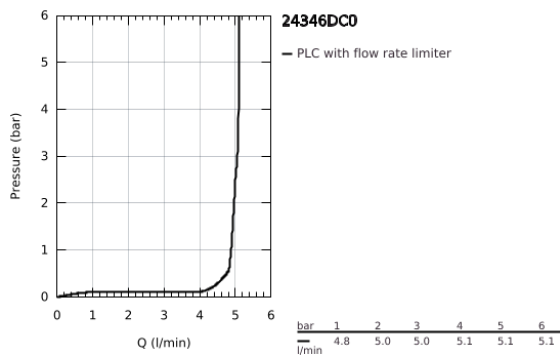

## 24 346 DC0 ALLURE BRILLIANT SINGLE-LEVER BASIN MIXER 1/2" XL-SIZE

### PRODUCT DESCRIPTION

- Colour: supersteel
- for free-standing basins
- GROHE SilkMove 28 mm ceramic cartridge
- temperature limiter
- GROHE LongLife finish
- GROHE FastFixation installation system
- GROHE EcoJoy - less water, perfect flow
- maximum flow rate (at 3 bar): 5 l/min
- spout with integrated mousseur
- smooth body
- flexible connection hoses

24 346 DC0 **ALLURE BRILLIANT SINGLE-LEVER BASIN MIXER 1/2"**  
**XL-SIZE**

**SPARE PARTS**, October 2021 – now

- 1: Lever (Spare part-nr. 46793DC0)
- 2: Cartridge (Spare part-nr. 46580000)
- 3: Fitting ring (Spare part-nr. 46715000)
- 4: Race (Spare part-nr. 46794DC0)
- 5: Shank mounting kit (Spare part-nr. 46249000)
- 6: Mounting wrench (Spare part-nr. 19017000)\*