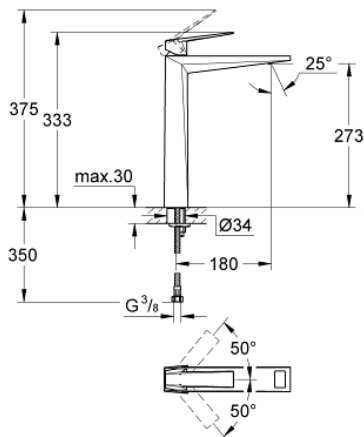

## 24 346 DC0 ALLURE BRILLIANT SINGLE-LEVER BASIN MIXER 1/2" XL-SIZE

### PRODUCT DESCRIPTION

- Colour: supersteel
- for free-standing basins
- GROHE SilkMove 28 mm ceramic cartridge
- temperature limiter
- GROHE LongLife finish
- GROHE FastFixation installation system
- GROHE EcoJoy - less water, perfect flow
- maximum flow rate (at 3 bar): 5 l/min
- spout with integrated mousseur
- smooth body
- flexible connection hoses

24 346 DC0 **ALLURE BRILLIANT SINGLE-LEVER BASIN MIXER 1/2"**  
**XL-SIZE**

**SPARE PARTS**, October 2021 – now

- 1: Lever (Spare part-nr. 46793DC0)
- 2: Cartridge (Spare part-nr. 46580000)
- 3: Fitting ring (Spare part-nr. 46715000)
- 4: Race (Spare part-nr. 46794DC0)
- 5: Shank mounting kit (Spare part-nr. 46249000)
- 6: Mounting wrench (Spare part-nr. 19017000)\*