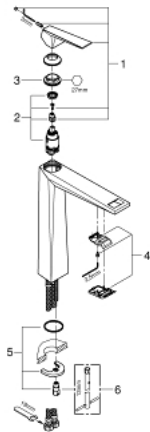

## 24 346 DC0 ALLURE BRILLIANT SINGLE-LEVER BASIN MIXER 1/2" XL-SIZE

### PRODUCT DESCRIPTION

- Colour: supersteel
- for free-standing basins
- GROHE SilkMove 28 mm ceramic cartridge
- temperature limiter
- GROHE LongLife finish
- GROHE FastFixation installation system
- GROHE EcoJoy - less water, perfect flow
- maximum flow rate (at 3 bar): 5 l/min
- spout with integrated mousseur
- smooth body
- flexible connection hoses

24 346 DC0 **ALLURE BRILLIANT SINGLE-LEVER BASIN MIXER 1/2"**  
**XL-SIZE**

**SPARE PARTS**, October 2021 – now

- 1: Lever (Spare part-nr. 46793DC0)
- 2: Cartridge (Spare part-nr. 46580000)
- 3: Fitting ring (Spare part-nr. 46715000)
- 4: Race (Spare part-nr. 46794DC0)
- 5: Shank mounting kit (Spare part-nr. 46249000)
- 6: Mounting wrench (Spare part-nr. 19017000)\*