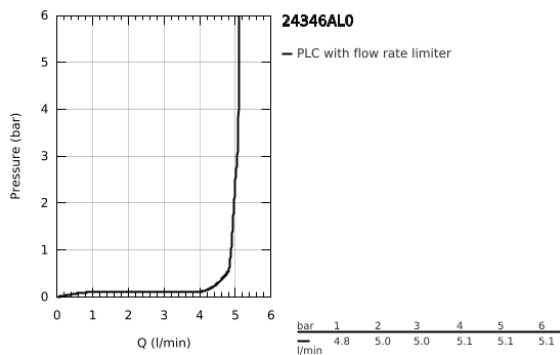

24 346 AL0 ALLURE BRILLIANT SINGLE-LEVER BASIN MIXER 1/2" XL-SIZE

PRODUCT DESCRIPTION

- Colour: brushed hard graphite
- for free-standing basins
- GROHE SilkMove 28 mm ceramic cartridge
- temperature limiter
- GROHE LongLife finish
- GROHE FastFixation installation system
- GROHE EcoJoy - less water, perfect flow
- maximum flow rate (at 3 bar): 5 l/min
- spout with integrated mousseur
- smooth body
- flexible connection hoses

24 346 AL0 ALLURE BRILLIANT SINGLE-LEVER BASIN MIXER 1/2" XL-SIZE

SPARE PARTS, October 2021 – now

- 1: Lever (Spare part-nr. 46793AL0)
- 2: Cartridge (Spare part-nr. 46580000)
- 3: Fitting ring (Spare part-nr. 46715000)
- 4: Race (Spare part-nr. 46794AL0)
- 5: Shank mounting kit (Spare part-nr. 46249000)
- 6: Mounting wrench (Spare part-nr. 19017000)*