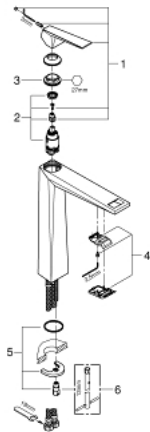

24 346 AL0 ALLURE BRILLIANT SINGLE-LEVER BASIN MIXER 1/2" XL-SIZE

PRODUCT DESCRIPTION

- Colour: brushed hard graphite
- for free-standing basins
- GROHE SilkMove 28 mm ceramic cartridge
- temperature limiter
- GROHE LongLife finish
- GROHE FastFixation installation system
- GROHE EcoJoy - less water, perfect flow
- maximum flow rate (at 3 bar): 5 l/min
- spout with integrated mousseur
- smooth body
- flexible connection hoses

24 346 AL0 ALLURE BRILLIANT SINGLE-LEVER BASIN MIXER 1/2" XL-SIZE

SPARE PARTS, October 2021 – now

- 1: Lever (Spare part-nr. 46793AL0)
- 2: Cartridge (Spare part-nr. 46580000)
- 3: Fitting ring (Spare part-nr. 46715000)
- 4: Race (Spare part-nr. 46794AL0)
- 5: Shank mounting kit (Spare part-nr. 46249000)
- 6: Mounting wrench (Spare part-nr. 19017000)*