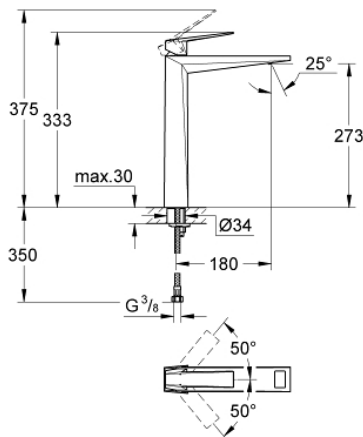

24 346 AL0 ALLURE BRILLIANT SINGLE-LEVER BASIN MIXER 1/2" XL-SIZE

PRODUCT DESCRIPTION

- Colour: brushed hard graphite
- for free-standing basins
- GROHE SilkMove 28 mm ceramic cartridge
- temperature limiter
- GROHE LongLife finish
- GROHE FastFixation installation system
- GROHE EcoJoy - less water, perfect flow
- maximum flow rate (at 3 bar): 5 l/min
- spout with integrated mousseur
- smooth body
- flexible connection hoses

24 346 AL0 ALLURE BRILLIANT SINGLE-LEVER BASIN MIXER 1/2" XL-SIZE

SPARE PARTS, October 2021 – now

- 1: Lever (Spare part-nr. 46793AL0)
- 2: Cartridge (Spare part-nr. 46580000)
- 3: Fitting ring (Spare part-nr. 46715000)
- 4: Race (Spare part-nr. 46794AL0)
- 5: Shank mounting kit (Spare part-nr. 46249000)
- 6: Mounting wrench (Spare part-nr. 19017000)*