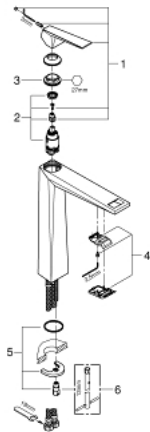

24 346 000 **ALLURE BRILLIANT SINGLE-LEVER BASIN MIXER 1/2"**  
**XL-SIZE**

**PRODUCT DESCRIPTION**

- Colour: chrome
- for free-standing basins
- GROHE SilkMove 28 mm ceramic cartridge
- temperature limiter
- GROHE LongLife finish
- GROHE EcoJoy - less water, perfect flow
- maximum flow rate (at 3 bar): 5 l/min
- GROHE FastFixation installation system
- spout with integrated mousseur
- smooth body
- flexible connection hoses

24 346 000 **ALLURE BRILLIANT SINGLE-LEVER BASIN MIXER 1/2"**  
**XL-SIZE**

**SPARE PARTS**, October 2021 – now

- 1: Lever (Spare part-nr. 46793000)
- 2: Cartridge (Spare part-nr. 46580000)
- 3: Fitting ring (Spare part-nr. 46715000)
- 4: Race (Spare part-nr. 46794000)
- 5: Shank mounting kit (Spare part-nr. 46249000)
- 6: Mounting wrench (Spare part-nr. 19017000)\*