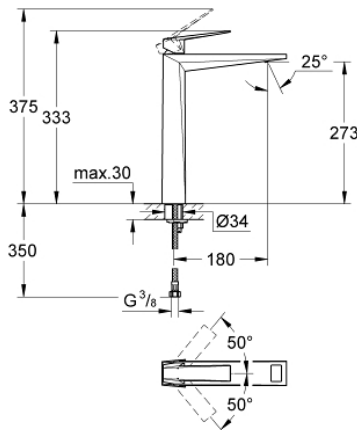

24 346 000 **ALLURE BRILLIANT SINGLE-LEVER BASIN MIXER 1/2"**  
**XL-SIZE**

**PRODUCT DESCRIPTION**

- Colour: chrome
- for free-standing basins
- GROHE SilkMove 28 mm ceramic cartridge
- temperature limiter
- GROHE LongLife finish
- GROHE EcoJoy - less water, perfect flow
- maximum flow rate (at 3 bar): 5 l/min
- GROHE FastFixation installation system
- spout with integrated mousseur
- smooth body
- flexible connection hoses

24 346 000 **ALLURE BRILLIANT SINGLE-LEVER BASIN MIXER 1/2"**  
**XL-SIZE**

**SPARE PARTS**, October 2021 – now

- 1: Lever (Spare part-nr. 46793000)
- 2: Cartridge (Spare part-nr. 46580000)
- 3: Fitting ring (Spare part-nr. 46715000)
- 4: Race (Spare part-nr. 46794000)
- 5: Shank mounting kit (Spare part-nr. 46249000)
- 6: Mounting wrench (Spare part-nr. 19017000)\*