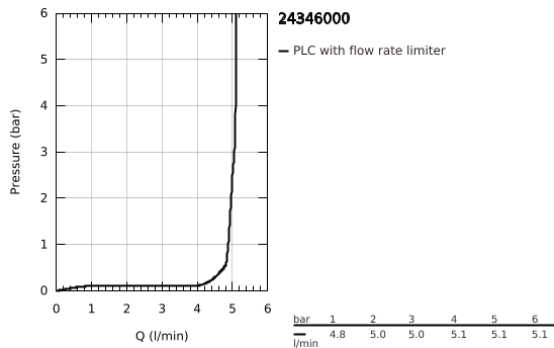

24 346 000 **ALLURE BRILLIANT SINGLE-LEVER BASIN MIXER 1/2"**  
**XL-SIZE**

**PRODUCT DESCRIPTION**

- Colour: chrome
- for free-standing basins
- GROHE SilkMove 28 mm ceramic cartridge
- temperature limiter
- GROHE LongLife finish
- GROHE EcoJoy - less water, perfect flow
- maximum flow rate (at 3 bar): 5 l/min
- GROHE FastFixation installation system
- spout with integrated mousseur
- smooth body
- flexible connection hoses

24 346 000 **ALLURE BRILLIANT SINGLE-LEVER BASIN MIXER 1/2"**  
**XL-SIZE**

**SPARE PARTS**, October 2021 – now

- 1: Lever (Spare part-nr. 46793000)
- 2: Cartridge (Spare part-nr. 46580000)
- 3: Fitting ring (Spare part-nr. 46715000)
- 4: Race (Spare part-nr. 46794000)
- 5: Shank mounting kit (Spare part-nr. 46249000)
- 6: Mounting wrench (Spare part-nr. 19017000)\*