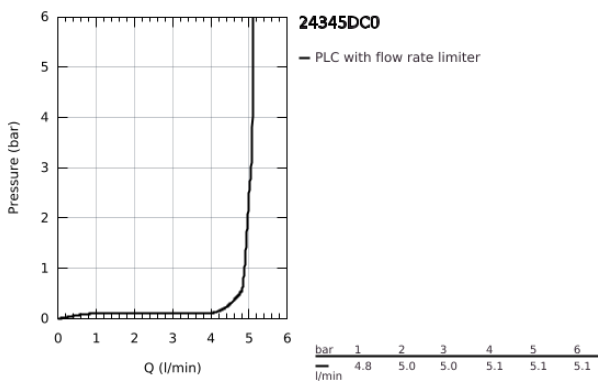

24 345 DC0 ALLURE BRILLIANT SINGLE-LEVER BASIN MIXER 1/2" L-SIZE

PRODUCT DESCRIPTION

- Colour: supersteel
- GROHE SilkMove 28 mm ceramic cartridge
- temperature limiter
- GROHE LongLife finish
- GROHE EcoJoy - less water, perfect flow
- maximum flow rate (at 3 bar): 5 l/min
- GROHE FastFixation installation system
- spout with integrated mousseur
- smooth body
- flexible connection hoses

24 345 DC0 **ALLURE BRILLIANT SINGLE-LEVER BASIN MIXER 1/2"**
L-SIZE

SPARE PARTS, October 2021 – now

- 1: Lever (Spare part-nr. 46792DC0)
- 2: Cartridge (Spare part-nr. 46963000)
- 3: Fitting ring (Spare part-nr. 07419000)
- 4: Cap (Spare part-nr. 46581DC0)
- 5: Race (Spare part-nr. 46794DC0)
- 6: Shank fastening assembly (Spare part-nr. 48384000)