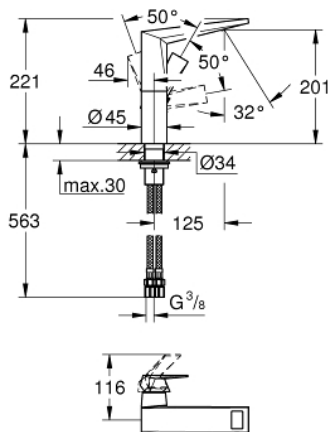

24 345 DC0 ALLURE BRILLIANT SINGLE-LEVER BASIN MIXER 1/2" L-SIZE

PRODUCT DESCRIPTION

- Colour: supersteel
- GROHE SilkMove 28 mm ceramic cartridge
- temperature limiter
- GROHE LongLife finish
- GROHE EcoJoy - less water, perfect flow
- maximum flow rate (at 3 bar): 5 l/min
- GROHE FastFixation installation system
- spout with integrated mousseur
- smooth body
- flexible connection hoses

24 345 DC0 **ALLURE BRILLIANT SINGLE-LEVER BASIN MIXER 1/2"**
L-SIZE

SPARE PARTS, October 2021 – now

- 1: Lever (Spare part-nr. 46792DC0)
- 2: Cartridge (Spare part-nr. 46963000)
- 3: Fitting ring (Spare part-nr. 07419000)
- 4: Cap (Spare part-nr. 46581DC0)
- 5: Race (Spare part-nr. 46794DC0)
- 6: Shank fastening assembly (Spare part-nr. 48384000)