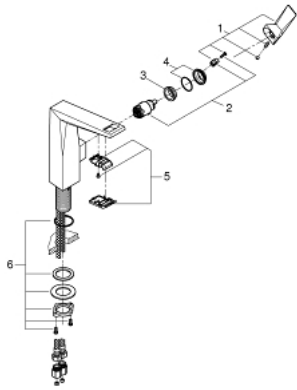

24 345 DC0 ALLURE BRILLIANT SINGLE-LEVER BASIN MIXER 1/2" L-SIZE

PRODUCT DESCRIPTION

- Colour: supersteel
- GROHE SilkMove 28 mm ceramic cartridge
- temperature limiter
- GROHE LongLife finish
- GROHE EcoJoy - less water, perfect flow
- maximum flow rate (at 3 bar): 5 l/min
- GROHE FastFixation installation system
- spout with integrated mousseur
- smooth body
- flexible connection hoses

24 345 DC0 **ALLURE BRILLIANT SINGLE-LEVER BASIN MIXER 1/2"**
L-SIZE

SPARE PARTS, October 2021 – now

- 1: Lever (Spare part-nr. 46792DC0)
- 2: Cartridge (Spare part-nr. 46963000)
- 3: Fitting ring (Spare part-nr. 07419000)
- 4: Cap (Spare part-nr. 46581DC0)
- 5: Race (Spare part-nr. 46794DC0)
- 6: Shank fastening assembly (Spare part-nr. 48384000)