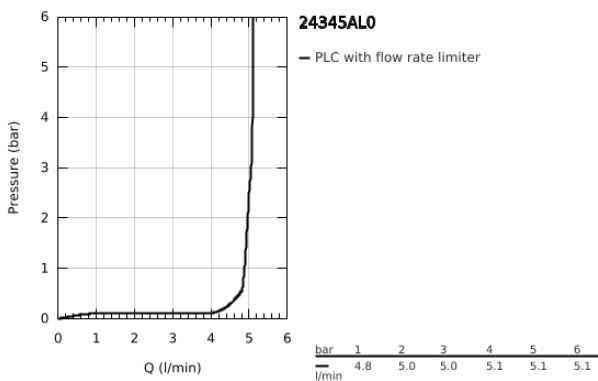

24 345 AL0 **ALLURE BRILLIANT SINGLE-LEVER BASIN MIXER 1/2"**  
**L-SIZE**

**PRODUCT DESCRIPTION**

- Colour: brushed hard graphite
- GROHE SilkMove 28 mm ceramic cartridge
- temperature limiter
- GROHE LongLife finish
- GROHE EcoJoy - less water, perfect flow
- maximum flow rate (at 3 bar): 5 l/min
- GROHE FastFixation installation system
- spout with integrated mousseur
- smooth body
- flexible connection hoses

## 24 345 AL0 ALLURE BRILLIANT SINGLE-LEVER BASIN MIXER 1/2" L-SIZE

### SPARE PARTS, October 2021 – now

- 1: Lever (Spare part-nr. 46792AL0)
- 2: Cartridge (Spare part-nr. 46963000)
- 3: Fitting ring (Spare part-nr. 07419000)
- 4: Cap (Spare part-nr. 46581AL0)
- 5: Race (Spare part-nr. 46794AL0)
- 6: Shank fastening assembly (Spare part-nr. 48384000)