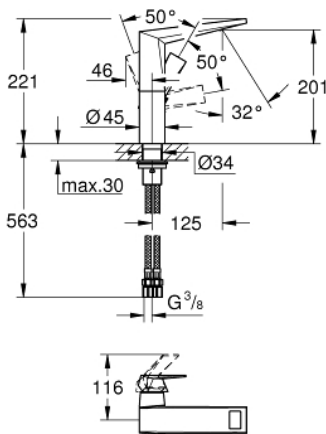

24 345 AL0 **ALLURE BRILLIANT SINGLE-LEVER BASIN MIXER 1/2"**  
**L-SIZE**

**PRODUCT DESCRIPTION**

- Colour: brushed hard graphite
- GROHE SilkMove 28 mm ceramic cartridge
- temperature limiter
- GROHE LongLife finish
- GROHE EcoJoy - less water, perfect flow
- maximum flow rate (at 3 bar): 5 l/min
- GROHE FastFixation installation system
- spout with integrated mousseur
- smooth body
- flexible connection hoses

## 24 345 AL0 ALLURE BRILLIANT SINGLE-LEVER BASIN MIXER 1/2" L-SIZE

### SPARE PARTS, October 2021 – now

- 1: Lever (Spare part-nr. 46792AL0)
- 2: Cartridge (Spare part-nr. 46963000)
- 3: Fitting ring (Spare part-nr. 07419000)
- 4: Cap (Spare part-nr. 46581AL0)
- 5: Race (Spare part-nr. 46794AL0)
- 6: Shank fastening assembly (Spare part-nr. 48384000)