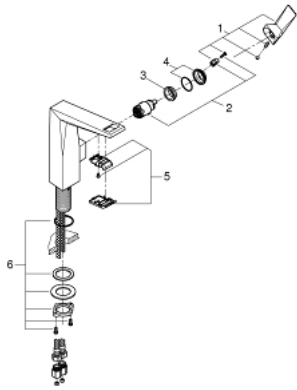

24 345 AL0 **ALLURE BRILLIANT SINGLE-LEVER BASIN MIXER 1/2"**  
**L-SIZE**

**PRODUCT DESCRIPTION**

- Colour: brushed hard graphite
- GROHE SilkMove 28 mm ceramic cartridge
- temperature limiter
- GROHE LongLife finish
- GROHE EcoJoy - less water, perfect flow
- maximum flow rate (at 3 bar): 5 l/min
- GROHE FastFixation installation system
- spout with integrated mousseur
- smooth body
- flexible connection hoses

## 24 345 AL0 ALLURE BRILLIANT SINGLE-LEVER BASIN MIXER 1/2" L-SIZE

### SPARE PARTS, October 2021 – now

- 1: Lever (Spare part-nr. 46792AL0)
- 2: Cartridge (Spare part-nr. 46963000)
- 3: Fitting ring (Spare part-nr. 07419000)
- 4: Cap (Spare part-nr. 46581AL0)
- 5: Race (Spare part-nr. 46794AL0)
- 6: Shank fastening assembly (Spare part-nr. 48384000)