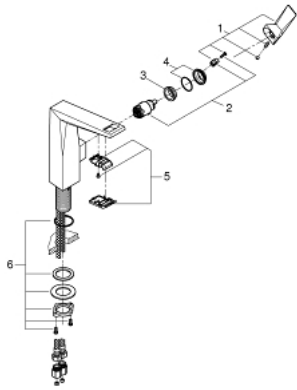

24 345 000 **ALLURE BRILLIANT SINGLE-LEVER BASIN MIXER 1/2"**
L-SIZE

PRODUCT DESCRIPTION

- Colour: chrome
- GROHE SilkMove 28 mm ceramic cartridge
- temperature limiter
- GROHE LongLife finish
- GROHE EcoJoy - less water, perfect flow
- maximum flow rate (at 3 bar): 5 l/min
- GROHE FastFixation installation system
- spout with integrated mousseur
- smooth body
- flexible connection hoses

24 345 000 **ALLURE BRILLIANT SINGLE-LEVER BASIN MIXER 1/2"**
L-SIZE

SPARE PARTS, October 2021 – now

- 1: Lever (Spare part-nr. 46792000)
- 2: Cartridge (Spare part-nr. 46963000)
- 3: Fitting ring (Spare part-nr. 07419000)
- 4: Cap (Spare part-nr. 46581000)
- 5: Race (Spare part-nr. 46794000)
- 6: Shank fastening assembly (Spare part-nr. 48384000)