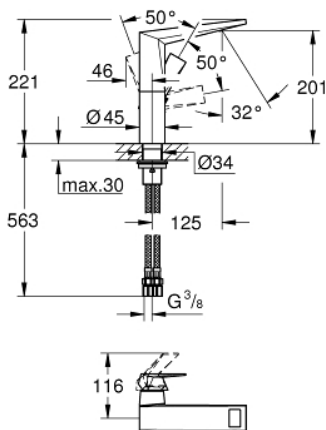

24 345 000 **ALLURE BRILLIANT SINGLE-LEVER BASIN MIXER 1/2"**
L-SIZE

PRODUCT DESCRIPTION

- Colour: chrome
- GROHE SilkMove 28 mm ceramic cartridge
- temperature limiter
- GROHE LongLife finish
- GROHE EcoJoy - less water, perfect flow
- maximum flow rate (at 3 bar): 5 l/min
- GROHE FastFixation installation system
- spout with integrated mousseur
- smooth body
- flexible connection hoses

24 345 000 **ALLURE BRILLIANT SINGLE-LEVER BASIN MIXER 1/2"**
L-SIZE

SPARE PARTS, October 2021 – now

- 1: Lever (Spare part-nr. 46792000)
- 2: Cartridge (Spare part-nr. 46963000)
- 3: Fitting ring (Spare part-nr. 07419000)
- 4: Cap (Spare part-nr. 46581000)
- 5: Race (Spare part-nr. 46794000)
- 6: Shank fastening assembly (Spare part-nr. 48384000)