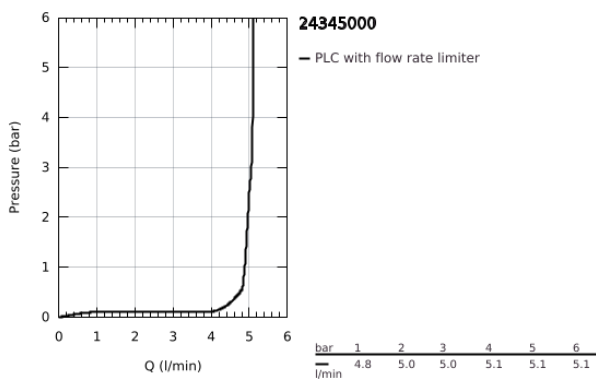

24 345 000 **ALLURE BRILLIANT SINGLE-LEVER BASIN MIXER 1/2"**
L-SIZE

PRODUCT DESCRIPTION

- Colour: chrome
- GROHE SilkMove 28 mm ceramic cartridge
- temperature limiter
- GROHE LongLife finish
- GROHE EcoJoy - less water, perfect flow
- maximum flow rate (at 3 bar): 5 l/min
- GROHE FastFixation installation system
- spout with integrated mousseur
- smooth body
- flexible connection hoses

24 345 000 **ALLURE BRILLIANT SINGLE-LEVER BASIN MIXER 1/2"**
L-SIZE

SPARE PARTS, October 2021 – now

- 1: Lever (Spare part-nr. 46792000)
- 2: Cartridge (Spare part-nr. 46963000)
- 3: Fitting ring (Spare part-nr. 07419000)
- 4: Cap (Spare part-nr. 46581000)
- 5: Race (Spare part-nr. 46794000)
- 6: Shank fastening assembly (Spare part-nr. 48384000)