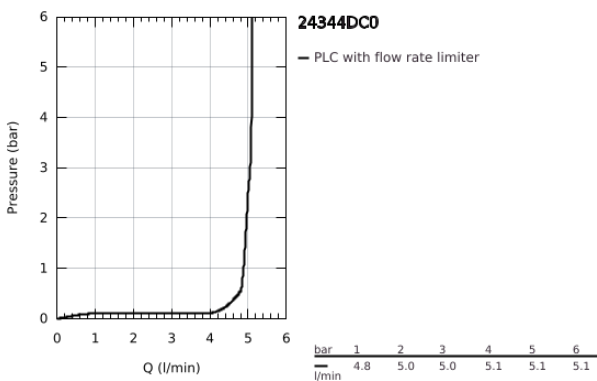

24 344 DC0 **ALLURE BRILLIANT SINGLE-LEVER BASIN MIXER 1/2"**  
**L-SIZE**

**PRODUCT DESCRIPTION**

- Colour: supersteel
- GROHE SilkMove 28 mm ceramic cartridge
- temperature limiter
- GROHE LongLife finish
- GROHE EcoJoy - less water, perfect flow
- maximum flow rate (at 3 bar): 5 l/min
- GROHE FastFixation installation system
- spout with integrated mousseur
- pop-up waste set 1 1/4"
- flexible connection hoses

## 24 344 DC0 ALLURE BRILLIANT SINGLE-LEVER BASIN MIXER 1/2" L-SIZE

### SPARE PARTS, October 2021 – now

- 1: Lever (Spare part-nr. 46792DC0)
- 2: Cap (Spare part-nr. 46581DC0)
- 3: Fitting ring (Spare part-nr. 07419000)
- 4: Cartridge (Spare part-nr. 46963000)
- 5: Race (Spare part-nr. 46794DC0)
- 6: Pop-up rod (Spare part-nr. 46787DC0)
- 7: Shank fastening assembly (Spare part-nr. 48384000)
- 8: Waste set 1 1/4" (Spare part-nr. 28910DC0)
- 8.1: Plug (Spare part-nr. 07182DC0)
- 8.2: Eccentric rod (Spare part-nr. 07052000)
- 9: Eccentric rod (Spare part-nr. 07341000)\*