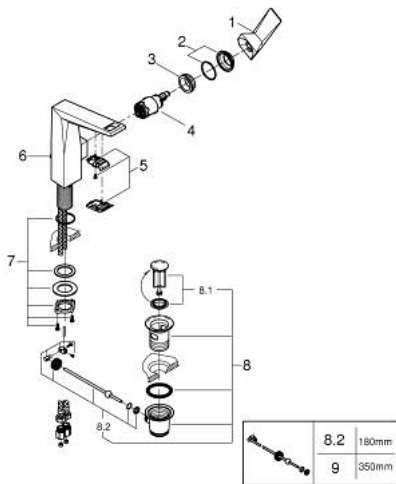

24 344 DC0 **ALLURE BRILLIANT SINGLE-LEVER BASIN MIXER 1/2"**  
**L-SIZE**

**PRODUCT DESCRIPTION**

- Colour: supersteel
- GROHE SilkMove 28 mm ceramic cartridge
- temperature limiter
- GROHE LongLife finish
- GROHE EcoJoy - less water, perfect flow
- maximum flow rate (at 3 bar): 5 l/min
- GROHE FastFixation installation system
- spout with integrated mousseur
- pop-up waste set 1 1/4"
- flexible connection hoses

## 24 344 DC0 ALLURE BRILLIANT SINGLE-LEVER BASIN MIXER 1/2" L-SIZE

### SPARE PARTS, October 2021 – now

- 1: Lever (Spare part-nr. 46792DC0)
- 2: Cap (Spare part-nr. 46581DC0)
- 3: Fitting ring (Spare part-nr. 07419000)
- 4: Cartridge (Spare part-nr. 46963000)
- 5: Race (Spare part-nr. 46794DC0)
- 6: Pop-up rod (Spare part-nr. 46787DC0)
- 7: Shank fastening assembly (Spare part-nr. 48384000)
- 8: Waste set 1 1/4" (Spare part-nr. 28910DC0)
- 8.1: Plug (Spare part-nr. 07182DC0)
- 8.2: Eccentric rod (Spare part-nr. 07052000)
- 9: Eccentric rod (Spare part-nr. 07341000)\*