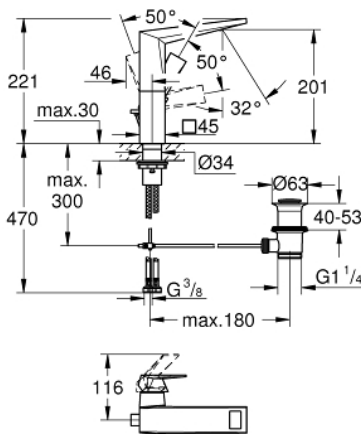

24 344 DC0 **ALLURE BRILLIANT SINGLE-LEVER BASIN MIXER 1/2"**  
**L-SIZE**

**PRODUCT DESCRIPTION**

- Colour: supersteel
- GROHE SilkMove 28 mm ceramic cartridge
- temperature limiter
- GROHE LongLife finish
- GROHE EcoJoy - less water, perfect flow
- maximum flow rate (at 3 bar): 5 l/min
- GROHE FastFixation installation system
- spout with integrated mousseur
- pop-up waste set 1 1/4"
- flexible connection hoses

## 24 344 DC0 ALLURE BRILLIANT SINGLE-LEVER BASIN MIXER 1/2" L-SIZE

### SPARE PARTS, October 2021 – now

- 1: Lever (Spare part-nr. 46792DC0)
- 2: Cap (Spare part-nr. 46581DC0)
- 3: Fitting ring (Spare part-nr. 07419000)
- 4: Cartridge (Spare part-nr. 46963000)
- 5: Race (Spare part-nr. 46794DC0)
- 6: Pop-up rod (Spare part-nr. 46787DC0)
- 7: Shank fastening assembly (Spare part-nr. 48384000)
- 8: Waste set 1 1/4" (Spare part-nr. 28910DC0)
- 8.1: Plug (Spare part-nr. 07182DC0)
- 8.2: Eccentric rod (Spare part-nr. 07052000)
- 9: Eccentric rod (Spare part-nr. 07341000)\*