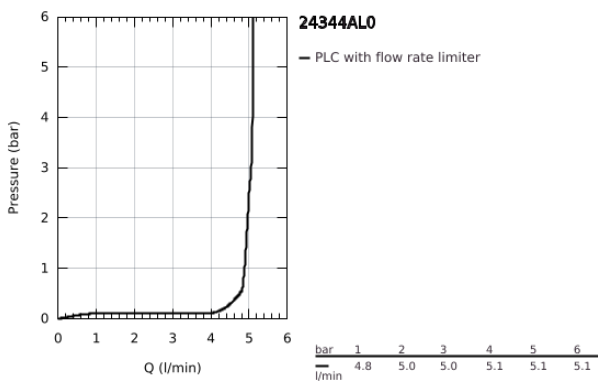

## 24 344 AL0 ALLURE BRILLIANT SINGLE-LEVER BASIN MIXER 1/2" L-SIZE

### PRODUCT DESCRIPTION

- Colour: brushed hard graphite
- GROHE SilkMove 28 mm ceramic cartridge
- temperature limiter
- GROHE LongLife finish
- GROHE EcoJoy - less water, perfect flow
- maximum flow rate (at 3 bar): 5 l/min
- GROHE FastFixation installation system
- spout with integrated mousseur
- pop-up waste set 1 1/4"
- flexible connection hoses