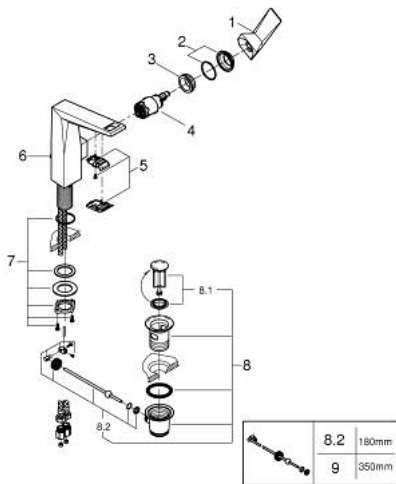

## 24 344 AL0 ALLURE BRILLIANT SINGLE-LEVER BASIN MIXER 1/2" L-SIZE

### PRODUCT DESCRIPTION

- Colour: brushed hard graphite
- GROHE SilkMove 28 mm ceramic cartridge
- temperature limiter
- GROHE LongLife finish
- GROHE EcoJoy - less water, perfect flow
- maximum flow rate (at 3 bar): 5 l/min
- GROHE FastFixation installation system
- spout with integrated mousseur
- pop-up waste set 1 1/4"
- flexible connection hoses

### SPARE PARTS, October 2021 – now

- 1: Lever (Spare part-nr. 46792AL0)
- 2: Cap (Spare part-nr. 46581AL0)
- 3: Fitting ring (Spare part-nr. 07419000)
- 4: Cartridge (Spare part-nr. 46963000)
- 5: Race (Spare part-nr. 46794AL0)
- 6: Pop-up rod (Spare part-nr. 46787AL0)
- 7: Shank fastening assembly (Spare part-nr. 48384000)
- 8: Waste set 1 1/4" (Spare part-nr. 28910AL0)
- 8.1: Plug (Spare part-nr. 07182AL0)
- 8.2: Eccentric rod (Spare part-nr. 07052000)
- 9: Eccentric rod (Spare part-nr. 07341000)\*