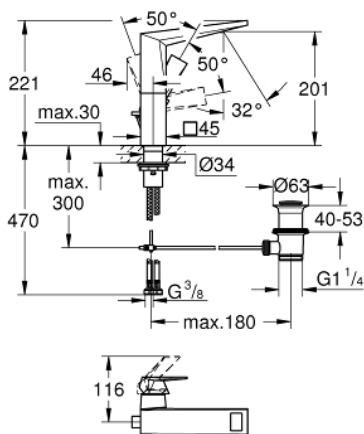

## 24 344 AL0 ALLURE BRILLIANT SINGLE-LEVER BASIN MIXER 1/2" L-SIZE

### PRODUCT DESCRIPTION

- Colour: brushed hard graphite
- GROHE SilkMove 28 mm ceramic cartridge
- temperature limiter
- GROHE LongLife finish
- GROHE EcoJoy - less water, perfect flow
- maximum flow rate (at 3 bar): 5 l/min
- GROHE FastFixation installation system
- spout with integrated mousseur
- pop-up waste set 1 1/4"
- flexible connection hoses

### SPARE PARTS, October 2021 – now

- 1: Lever (Spare part-nr. 46792AL0)
- 2: Cap (Spare part-nr. 46581AL0)
- 3: Fitting ring (Spare part-nr. 07419000)
- 4: Cartridge (Spare part-nr. 46963000)
- 5: Race (Spare part-nr. 46794AL0)
- 6: Pop-up rod (Spare part-nr. 46787AL0)
- 7: Shank fastening assembly (Spare part-nr. 48384000)
- 8: Waste set 1 1/4" (Spare part-nr. 28910AL0)
- 8.1: Plug (Spare part-nr. 07182AL0)
- 8.2: Eccentric rod (Spare part-nr. 07052000)
- 9: Eccentric rod (Spare part-nr. 07341000)\*