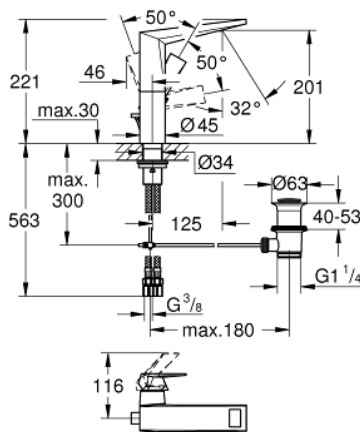

## 24 344 000 ALLURE BRILLIANT SINGLE-LEVER BASIN MIXER 1/2" L-SIZE

### PRODUCT DESCRIPTION

- Colour: chrome
- GROHE SilkMove 28 mm ceramic cartridge
- temperature limiter
- GROHE LongLife finish
- GROHE EcoJoy - less water, perfect flow
- maximum flow rate (at 3 bar): 5 l/min
- GROHE FastFixation installation system
- spout with integrated mousseur
- pop-up waste set 1 1/4"
- flexible connection hoses

24 344 000 **ALLURE BRILLIANT SINGLE-LEVER BASIN MIXER 1/2"**  
**L-SIZE**

**SPARE PARTS**, October 2021 – now

- 1: Lever (Spare part-nr. 46792000)
- 2: Cap (Spare part-nr. 46581000)
- 3: Fitting ring (Spare part-nr. 07419000)
- 4: Cartridge (Spare part-nr. 46963000)
- 5: Race (Spare part-nr. 46794000)
- 6: Pop-up rod (Spare part-nr. 46787000)
- 7: Shank fastening assembly (Spare part-nr. 48384000)
- 8: Waste set 1 1/4" (Spare part-nr. 28910000)
- 8.1: Plug (Spare part-nr. 07182000)
- 8.2: Eccentric rod (Spare part-nr. 07052000)
- 9: Eccentric rod (Spare part-nr. 07341000)\*