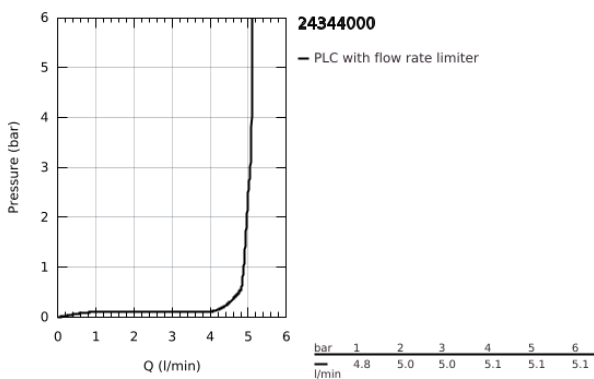

## 24 344 000 ALLURE BRILLIANT SINGLE-LEVER BASIN MIXER 1/2" L-SIZE

### PRODUCT DESCRIPTION

- Colour: chrome
- GROHE SilkMove 28 mm ceramic cartridge
- temperature limiter
- GROHE LongLife finish
- GROHE EcoJoy - less water, perfect flow
- maximum flow rate (at 3 bar): 5 l/min
- GROHE FastFixation installation system
- spout with integrated mousseur
- pop-up waste set 1 1/4"
- flexible connection hoses

24 344 000 **ALLURE BRILLIANT SINGLE-LEVER BASIN MIXER 1/2"**  
**L-SIZE**

**SPARE PARTS**, October 2021 – now

- 1: Lever (Spare part-nr. 46792000)
- 2: Cap (Spare part-nr. 46581000)
- 3: Fitting ring (Spare part-nr. 07419000)
- 4: Cartridge (Spare part-nr. 46963000)
- 5: Race (Spare part-nr. 46794000)
- 6: Pop-up rod (Spare part-nr. 46787000)
- 7: Shank fastening assembly (Spare part-nr. 48384000)
- 8: Waste set 1 1/4" (Spare part-nr. 28910000)
- 8.1: Plug (Spare part-nr. 07182000)
- 8.2: Eccentric rod (Spare part-nr. 07052000)
- 9: Eccentric rod (Spare part-nr. 07341000)\*