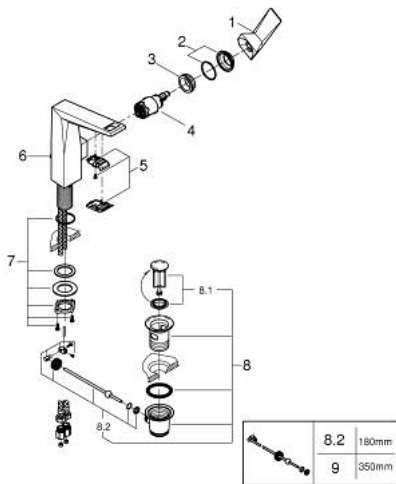

## 24 344 000 ALLURE BRILLIANT SINGLE-LEVER BASIN MIXER 1/2" L-SIZE

### PRODUCT DESCRIPTION

- Colour: chrome
- GROHE SilkMove 28 mm ceramic cartridge
- temperature limiter
- GROHE LongLife finish
- GROHE EcoJoy - less water, perfect flow
- maximum flow rate (at 3 bar): 5 l/min
- GROHE FastFixation installation system
- spout with integrated mousseur
- pop-up waste set 1 1/4"
- flexible connection hoses

24 344 000 **ALLURE BRILLIANT SINGLE-LEVER BASIN MIXER 1/2"**  
**L-SIZE**

**SPARE PARTS**, October 2021 – now

- 1: Lever (Spare part-nr. 46792000)
- 2: Cap (Spare part-nr. 46581000)
- 3: Fitting ring (Spare part-nr. 07419000)
- 4: Cartridge (Spare part-nr. 46963000)
- 5: Race (Spare part-nr. 46794000)
- 6: Pop-up rod (Spare part-nr. 46787000)
- 7: Shank fastening assembly (Spare part-nr. 48384000)
- 8: Waste set 1 1/4" (Spare part-nr. 28910000)
- 8.1: Plug (Spare part-nr. 07182000)
- 8.2: Eccentric rod (Spare part-nr. 07052000)
- 9: Eccentric rod (Spare part-nr. 07341000)\*