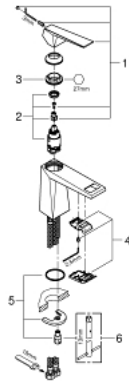

24 342 DC0 **ALLURE BRILLIANT SINGLE-LEVER BASIN MIXER 1/2"**
M-SIZE

PRODUCT DESCRIPTION

- Colour: supersteel
- GROHE SilkMove 28 mm ceramic cartridge
- temperature limiter
- GROHE LongLife finish
- GROHE EcoJoy - less water, perfect flow
- maximum flow rate (at 3 bar): 5 l/min
- GROHE FastFixation installation system
- spout with integrated mousseur
- smooth body
- flexible connection hoses

24 342 DC0 **ALLURE BRILLIANT SINGLE-LEVER BASIN MIXER 1/2"**
M-SIZE

SPARE PARTS, October 2021 – now

- 1: Lever (Spare part-nr. 46793DC0)
- 2: Cartridge (Spare part-nr. 46580000)
- 3: Fitting ring (Spare part-nr. 46715000)
- 4: Race (Spare part-nr. 46794DC0)
- 5: Shank mounting kit (Spare part-nr. 46249000)
- 6: Mounting wrench (Spare part-nr. 19017000)*