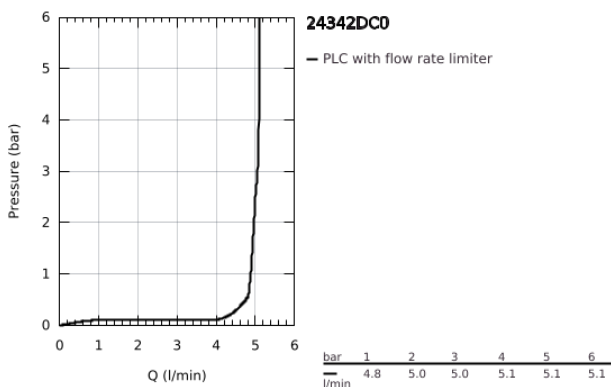

24 342 DC0 **ALLURE BRILLIANT SINGLE-LEVER BASIN MIXER 1/2"**
M-SIZE

PRODUCT DESCRIPTION

- Colour: supersteel
- GROHE SilkMove 28 mm ceramic cartridge
- temperature limiter
- GROHE LongLife finish
- GROHE EcoJoy - less water, perfect flow
- maximum flow rate (at 3 bar): 5 l/min
- GROHE FastFixation installation system
- spout with integrated mousseur
- smooth body
- flexible connection hoses

24 342 DC0 **ALLURE BRILLIANT SINGLE-LEVER BASIN MIXER 1/2"**
M-SIZE

SPARE PARTS, October 2021 – now

- 1: Lever (Spare part-nr. 46793DC0)
- 2: Cartridge (Spare part-nr. 46580000)
- 3: Fitting ring (Spare part-nr. 46715000)
- 4: Race (Spare part-nr. 46794DC0)
- 5: Shank mounting kit (Spare part-nr. 46249000)
- 6: Mounting wrench (Spare part-nr. 19017000)*