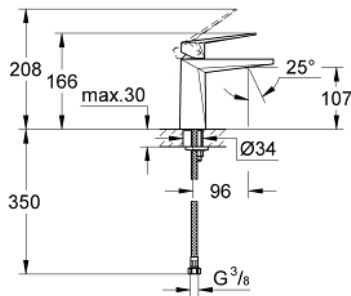

24 342 DC0 **ALLURE BRILLIANT SINGLE-LEVER BASIN MIXER 1/2"**
M-SIZE

PRODUCT DESCRIPTION

- Colour: supersteel
- GROHE SilkMove 28 mm ceramic cartridge
- temperature limiter
- GROHE LongLife finish
- GROHE EcoJoy - less water, perfect flow
- maximum flow rate (at 3 bar): 5 l/min
- GROHE FastFixation installation system
- spout with integrated mousseur
- smooth body
- flexible connection hoses

24 342 DC0 **ALLURE BRILLIANT SINGLE-LEVER BASIN MIXER 1/2"**
M-SIZE

SPARE PARTS, October 2021 – now

- 1: Lever (Spare part-nr. 46793DC0)
- 2: Cartridge (Spare part-nr. 46580000)
- 3: Fitting ring (Spare part-nr. 46715000)
- 4: Race (Spare part-nr. 46794DC0)
- 5: Shank mounting kit (Spare part-nr. 46249000)
- 6: Mounting wrench (Spare part-nr. 19017000)*