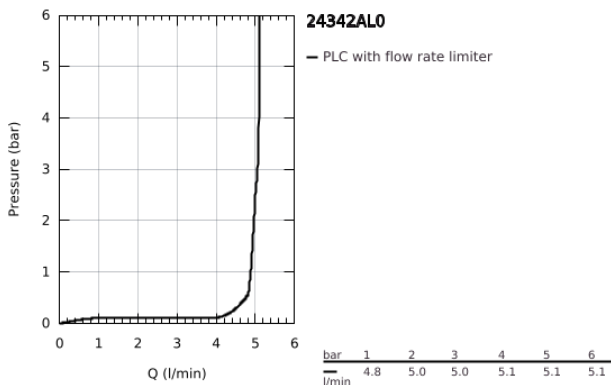

24 342 AL0 **ALLURE BRILLIANT SINGLE-LEVER BASIN MIXER 1/2"**
M-SIZE

PRODUCT DESCRIPTION

- Colour: brushed hard graphite
- GROHE SilkMove 28 mm ceramic cartridge
- temperature limiter
- GROHE LongLife finish
- GROHE EcoJoy - less water, perfect flow
- maximum flow rate (at 3 bar): 5 l/min
- GROHE FastFixation installation system
- spout with integrated mousseur
- smooth body
- flexible connection hoses

24 342 AL0 ALLURE BRILLIANT SINGLE-LEVER BASIN MIXER 1/2" M-SIZE

SPARE PARTS, October 2021 – now

- 1: Lever (Spare part-nr. 46793AL0)
- 2: Cartridge (Spare part-nr. 46580000)
- 3: Fitting ring (Spare part-nr. 46715000)
- 4: Race (Spare part-nr. 46794AL0)
- 5: Shank mounting kit (Spare part-nr. 46249000)
- 6: Mounting wrench (Spare part-nr. 19017000)*