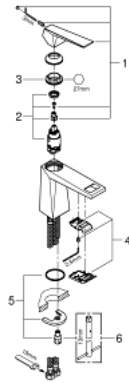

24 342 AL0 **ALLURE BRILLIANT SINGLE-LEVER BASIN MIXER 1/2"**
M-SIZE

PRODUCT DESCRIPTION

- Colour: brushed hard graphite
- GROHE SilkMove 28 mm ceramic cartridge
- temperature limiter
- GROHE LongLife finish
- GROHE EcoJoy - less water, perfect flow
- maximum flow rate (at 3 bar): 5 l/min
- GROHE FastFixation installation system
- spout with integrated mousseur
- smooth body
- flexible connection hoses

24 342 AL0 ALLURE BRILLIANT SINGLE-LEVER BASIN MIXER 1/2" M-SIZE

SPARE PARTS, October 2021 – now

- 1: Lever (Spare part-nr. 46793AL0)
- 2: Cartridge (Spare part-nr. 46580000)
- 3: Fitting ring (Spare part-nr. 46715000)
- 4: Race (Spare part-nr. 46794AL0)
- 5: Shank mounting kit (Spare part-nr. 46249000)
- 6: Mounting wrench (Spare part-nr. 19017000)*