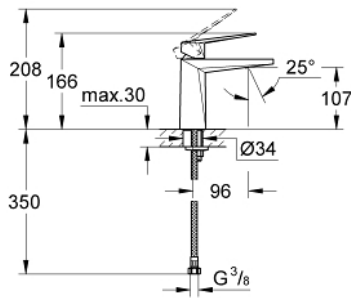

24 342 AL0 **ALLURE BRILLIANT SINGLE-LEVER BASIN MIXER 1/2"**
M-SIZE

PRODUCT DESCRIPTION

- Colour: brushed hard graphite
- GROHE SilkMove 28 mm ceramic cartridge
- temperature limiter
- GROHE LongLife finish
- GROHE EcoJoy - less water, perfect flow
- maximum flow rate (at 3 bar): 5 l/min
- GROHE FastFixation installation system
- spout with integrated mousseur
- smooth body
- flexible connection hoses

24 342 AL0 ALLURE BRILLIANT SINGLE-LEVER BASIN MIXER 1/2" M-SIZE

SPARE PARTS, October 2021 – now

- 1: Lever (Spare part-nr. 46793AL0)
- 2: Cartridge (Spare part-nr. 46580000)
- 3: Fitting ring (Spare part-nr. 46715000)
- 4: Race (Spare part-nr. 46794AL0)
- 5: Shank mounting kit (Spare part-nr. 46249000)
- 6: Mounting wrench (Spare part-nr. 19017000)*