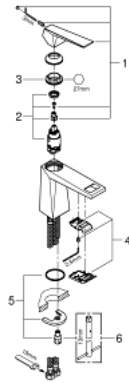

24 342 000 **ALLURE BRILLIANT SINGLE-LEVER BASIN MIXER 1/2"**  
**M-SIZE**

**PRODUCT DESCRIPTION**

- Colour: chrome
- GROHE SilkMove 28 mm ceramic cartridge
- temperature limiter
- GROHE LongLife finish
- GROHE EcoJoy - less water, perfect flow
- maximum flow rate (at 3 bar): 5 l/min
- GROHE FastFixation installation system
- spout with integrated mousseur
- smooth body
- flexible connection hoses

24 342 000 **ALLURE BRILLIANT SINGLE-LEVER BASIN MIXER 1/2"**  
**M-SIZE**

**SPARE PARTS**, October 2021 – now

- 1: Lever (Spare part-nr. 46793000)
- 2: Cartridge (Spare part-nr. 46580000)
- 3: Fitting ring (Spare part-nr. 46715000)
- 4: Race (Spare part-nr. 46794000)
- 5: Shank mounting kit (Spare part-nr. 46249000)
- 6: Mounting wrench (Spare part-nr. 19017000)\*