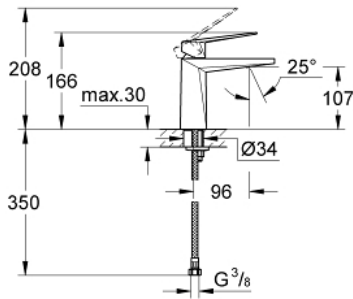

24 342 000 **ALLURE BRILLIANT SINGLE-LEVER BASIN MIXER 1/2"**  
**M-SIZE**

**PRODUCT DESCRIPTION**

- Colour: chrome
- GROHE SilkMove 28 mm ceramic cartridge
- temperature limiter
- GROHE LongLife finish
- GROHE EcoJoy - less water, perfect flow
- maximum flow rate (at 3 bar): 5 l/min
- GROHE FastFixation installation system
- spout with integrated mousseur
- smooth body
- flexible connection hoses

24 342 000 **ALLURE BRILLIANT SINGLE-LEVER BASIN MIXER 1/2"**  
**M-SIZE**

**SPARE PARTS**, October 2021 – now

- 1: Lever (Spare part-nr. 46793000)
- 2: Cartridge (Spare part-nr. 46580000)
- 3: Fitting ring (Spare part-nr. 46715000)
- 4: Race (Spare part-nr. 46794000)
- 5: Shank mounting kit (Spare part-nr. 46249000)
- 6: Mounting wrench (Spare part-nr. 19017000)\*