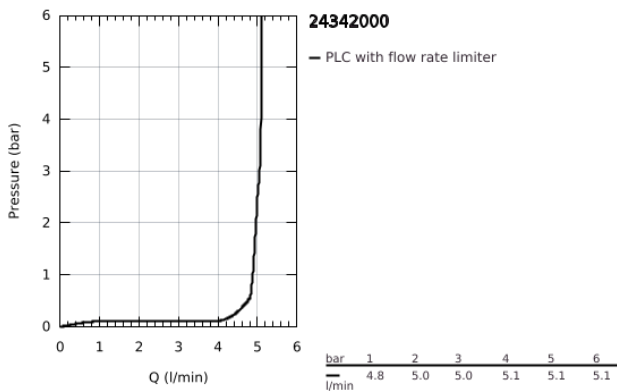

24 342 000 **ALLURE BRILLIANT SINGLE-LEVER BASIN MIXER 1/2"**  
**M-SIZE**

**PRODUCT DESCRIPTION**

- Colour: chrome
- GROHE SilkMove 28 mm ceramic cartridge
- temperature limiter
- GROHE LongLife finish
- GROHE EcoJoy - less water, perfect flow
- maximum flow rate (at 3 bar): 5 l/min
- GROHE FastFixation installation system
- spout with integrated mousseur
- smooth body
- flexible connection hoses

24 342 000 **ALLURE BRILLIANT SINGLE-LEVER BASIN MIXER 1/2"**  
**M-SIZE**

**SPARE PARTS**, October 2021 – now

- 1: Lever (Spare part-nr. 46793000)
- 2: Cartridge (Spare part-nr. 46580000)
- 3: Fitting ring (Spare part-nr. 46715000)
- 4: Race (Spare part-nr. 46794000)
- 5: Shank mounting kit (Spare part-nr. 46249000)
- 6: Mounting wrench (Spare part-nr. 19017000)\*