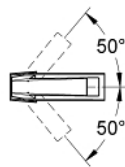

24 342 000 **ALLURE BRILLIANT SINGLE-LEVER BASIN MIXER 1/2"**  
**M-SIZE**

**PRODUCT DESCRIPTION**

- Colour: chrome
- GROHE SilkMove 28 mm ceramic cartridge
- temperature limiter
- GROHE LongLife finish
- GROHE EcoJoy - less water, perfect flow
- maximum flow rate (at 3 bar): 5 l/min
- GROHE FastFixation installation system
- spout with integrated mousseur
- smooth body
- flexible connection hoses

24 342 000 **ALLURE BRILLIANT SINGLE-LEVER BASIN MIXER 1/2"**  
**M-SIZE**

**SPARE PARTS**, October 2021 – now

- 1: Lever (Spare part-nr. 46793000)
- 2: Cartridge (Spare part-nr. 46580000)
- 3: Fitting ring (Spare part-nr. 46715000)
- 4: Race (Spare part-nr. 46794000)
- 5: Shank mounting kit (Spare part-nr. 46249000)
- 6: Mounting wrench (Spare part-nr. 19017000)\*