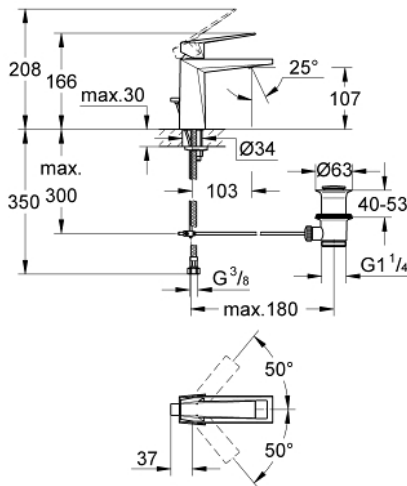

24 341 DC0 **ALLURE BRILLIANT SINGLE-LEVER BASIN MIXER 1/2"**
M-SIZE

PRODUCT DESCRIPTION

- Colour: supersteel
- GROHE SilkMove 28 mm ceramic cartridge
- temperature limiter
- GROHE LongLife finish
- GROHE FastFixation installation system
- GROHE EcoJoy - less water, perfect flow
- maximum flow rate (at 3 bar): 5 l/min
- spout with integrated mousseur
- pop-up waste set 1 1/4"
- flexible connection hoses
- recommended pressure 1.0 - 5.0 bar

24 341 DC0 ALLURE BRILLIANT SINGLE-LEVER BASIN MIXER 1/2" M-SIZE

SPARE PARTS, October 2021 – now

- 1: Lever (Spare part-nr. 46793DC0)
 - 2: Fitting ring (Spare part-nr. 46715000)
 - 3: Cartridge (Spare part-nr. 46580000)
 - 4: Race (Spare part-nr. 46794DC0)
 - 5: Pop-up rod (Spare part-nr. 46787DC0)
 - 6: Shank mounting kit (Spare part-nr. 46249000)
 - 7: Waste set 1 1/4" (Spare part-nr. 28910DC0)
 - 7.1: Plug (Spare part-nr. 07182DC0)
 - 7.2: Eccentric rod (Spare part-nr. 07052000)
 - 8: Mounting wrench (Spare part-nr. 19017000)*
 - 9: Eccentric rod (Spare part-nr. 07341000)*
- * Optional accessories