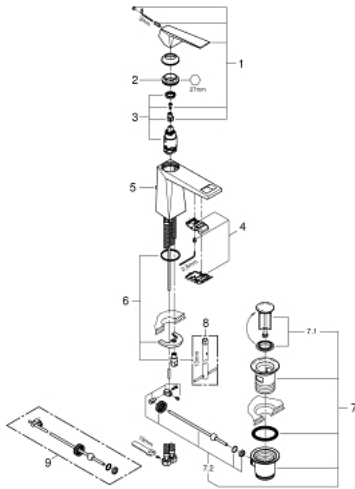

24 341 DC0 **ALLURE BRILLIANT SINGLE-LEVER BASIN MIXER 1/2"**
M-SIZE

PRODUCT DESCRIPTION

- Colour: supersteel
- GROHE SilkMove 28 mm ceramic cartridge
- temperature limiter
- GROHE LongLife finish
- GROHE FastFixation installation system
- GROHE EcoJoy - less water, perfect flow
- maximum flow rate (at 3 bar): 5 l/min
- spout with integrated mousseur
- pop-up waste set 1 1/4"
- flexible connection hoses
- recommended pressure 1.0 - 5.0 bar

24 341 DC0 ALLURE BRILLIANT SINGLE-LEVER BASIN MIXER 1/2" M-SIZE

SPARE PARTS, October 2021 – now

- 1: Lever (Spare part-nr. 46793DC0)
 - 2: Fitting ring (Spare part-nr. 46715000)
 - 3: Cartridge (Spare part-nr. 46580000)
 - 4: Race (Spare part-nr. 46794DC0)
 - 5: Pop-up rod (Spare part-nr. 46787DC0)
 - 6: Shank mounting kit (Spare part-nr. 46249000)
 - 7: Waste set 1 1/4" (Spare part-nr. 28910DC0)
 - 7.1: Plug (Spare part-nr. 07182DC0)
 - 7.2: Eccentric rod (Spare part-nr. 07052000)
 - 8: Mounting wrench (Spare part-nr. 19017000)*
 - 9: Eccentric rod (Spare part-nr. 07341000)*
- * Optional accessories