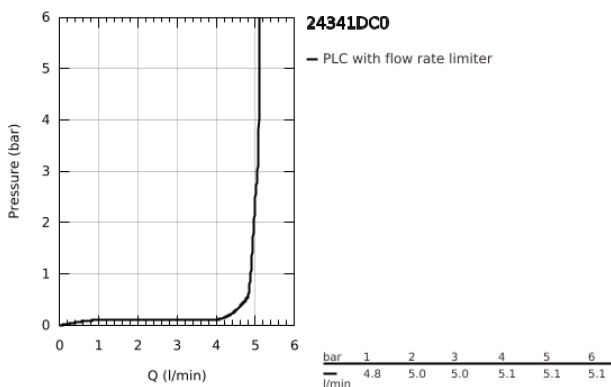

24 341 DC0 **ALLURE BRILLIANT SINGLE-LEVER BASIN MIXER 1/2"**
M-SIZE

PRODUCT DESCRIPTION

- Colour: supersteel
- GROHE SilkMove 28 mm ceramic cartridge
- temperature limiter
- GROHE LongLife finish
- GROHE FastFixation installation system
- GROHE EcoJoy - less water, perfect flow
- maximum flow rate (at 3 bar): 5 l/min
- spout with integrated mousseur
- pop-up waste set 1 1/4"
- flexible connection hoses
- recommended pressure 1.0 - 5.0 bar

24 341 DC0 ALLURE BRILLIANT SINGLE-LEVER BASIN MIXER 1/2" M-SIZE

SPARE PARTS, October 2021 – now

- 1: Lever (Spare part-nr. 46793DC0)
 - 2: Fitting ring (Spare part-nr. 46715000)
 - 3: Cartridge (Spare part-nr. 46580000)
 - 4: Race (Spare part-nr. 46794DC0)
 - 5: Pop-up rod (Spare part-nr. 46787DC0)
 - 6: Shank mounting kit (Spare part-nr. 46249000)
 - 7: Waste set 1 1/4" (Spare part-nr. 28910DC0)
 - 7.1: Plug (Spare part-nr. 07182DC0)
 - 7.2: Eccentric rod (Spare part-nr. 07052000)
 - 8: Mounting wrench (Spare part-nr. 19017000)*
 - 9: Eccentric rod (Spare part-nr. 07341000)*
- * Optional accessories