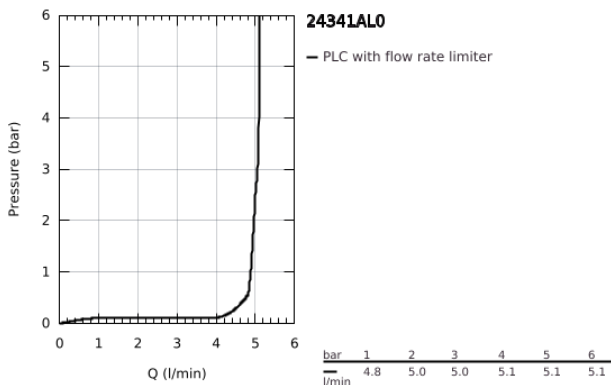

**24 341 AL0 ALLURE BRILLIANT SINGLE-LEVER BASIN MIXER 1/2"  
M-SIZE**

**PRODUCT DESCRIPTION**

- Colour: brushed hard graphite
- GROHE SilkMove 28 mm ceramic cartridge
- temperature limiter
- GROHE LongLife finish
- GROHE FastFixation installation system
- GROHE EcoJoy - less water, perfect flow
- maximum flow rate (at 3 bar): 5 l/min
- spout with integrated mousseur
- pop-up waste set 1 1/4"
- flexible connection hoses
- recommended pressure 1.0 - 5.0 bar

## 24 341 AL0 ALLURE BRILLIANT SINGLE-LEVER BASIN MIXER 1/2" M-SIZE

### SPARE PARTS, October 2021 – now

- 1: Lever (Spare part-nr. 46793AL0)
  - 2: Fitting ring (Spare part-nr. 46715000)
  - 3: Cartridge (Spare part-nr. 46580000)
  - 4: Race (Spare part-nr. 46794AL0)
  - 5: Pop-up rod (Spare part-nr. 46787AL0)
  - 6: Shank mounting kit (Spare part-nr. 46249000)
  - 7: Waste set 1 1/4" (Spare part-nr. 28910AL0)
  - 7.1: Plug (Spare part-nr. 07182AL0)
  - 7.2: Eccentric rod (Spare part-nr. 07052000)
  - 8: Mounting wrench (Spare part-nr. 19017000)\*
  - 9: Eccentric rod (Spare part-nr. 07341000)\*
- \* Optional accessories