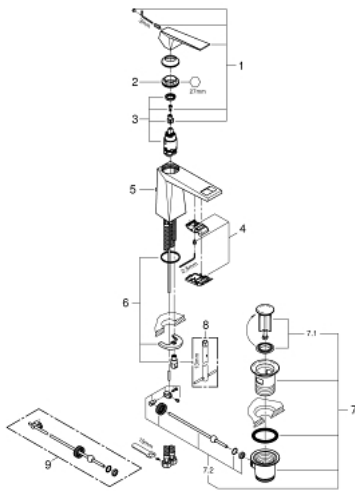

**24 341 AL0 ALLURE BRILLIANT SINGLE-LEVER BASIN MIXER 1/2"  
M-SIZE**

**PRODUCT DESCRIPTION**

- Colour: brushed hard graphite
- GROHE SilkMove 28 mm ceramic cartridge
- temperature limiter
- GROHE LongLife finish
- GROHE FastFixation installation system
- GROHE EcoJoy - less water, perfect flow
- maximum flow rate (at 3 bar): 5 l/min
- spout with integrated mousseur
- pop-up waste set 1 1/4"
- flexible connection hoses
- recommended pressure 1.0 - 5.0 bar

## 24 341 AL0 ALLURE BRILLIANT SINGLE-LEVER BASIN MIXER 1/2" M-SIZE

### SPARE PARTS, October 2021 – now

- 1: Lever (Spare part-nr. 46793AL0)
  - 2: Fitting ring (Spare part-nr. 46715000)
  - 3: Cartridge (Spare part-nr. 46580000)
  - 4: Race (Spare part-nr. 46794AL0)
  - 5: Pop-up rod (Spare part-nr. 46787AL0)
  - 6: Shank mounting kit (Spare part-nr. 46249000)
  - 7: Waste set 1 1/4" (Spare part-nr. 28910AL0)
  - 7.1: Plug (Spare part-nr. 07182AL0)
  - 7.2: Eccentric rod (Spare part-nr. 07052000)
  - 8: Mounting wrench (Spare part-nr. 19017000)\*
  - 9: Eccentric rod (Spare part-nr. 07341000)\*
- \* Optional accessories