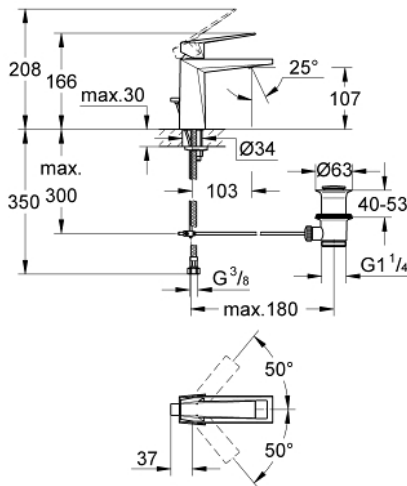

**24 341 AL0 ALLURE BRILLIANT SINGLE-LEVER BASIN MIXER 1/2"  
M-SIZE**

**PRODUCT DESCRIPTION**

- Colour: brushed hard graphite
- GROHE SilkMove 28 mm ceramic cartridge
- temperature limiter
- GROHE LongLife finish
- GROHE FastFixation installation system
- GROHE EcoJoy - less water, perfect flow
- maximum flow rate (at 3 bar): 5 l/min
- spout with integrated mousseur
- pop-up waste set 1 1/4"
- flexible connection hoses
- recommended pressure 1.0 - 5.0 bar

## 24 341 AL0 ALLURE BRILLIANT SINGLE-LEVER BASIN MIXER 1/2" M-SIZE

### SPARE PARTS, October 2021 – now

- 1: Lever (Spare part-nr. 46793AL0)
  - 2: Fitting ring (Spare part-nr. 46715000)
  - 3: Cartridge (Spare part-nr. 46580000)
  - 4: Race (Spare part-nr. 46794AL0)
  - 5: Pop-up rod (Spare part-nr. 46787AL0)
  - 6: Shank mounting kit (Spare part-nr. 46249000)
  - 7: Waste set 1 1/4" (Spare part-nr. 28910AL0)
  - 7.1: Plug (Spare part-nr. 07182AL0)
  - 7.2: Eccentric rod (Spare part-nr. 07052000)
  - 8: Mounting wrench (Spare part-nr. 19017000)\*
  - 9: Eccentric rod (Spare part-nr. 07341000)\*
- \* Optional accessories