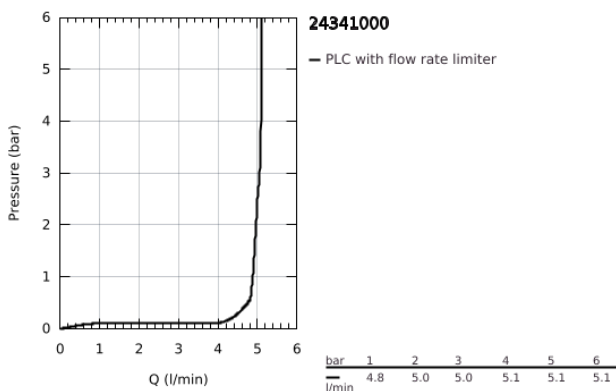

24 341 000 **ALLURE BRILLIANT SINGLE-LEVER BASIN MIXER 1/2"**  
**M-SIZE**

**PRODUCT DESCRIPTION**

- Colour: chrome
- GROHE SilkMove 28 mm ceramic cartridge
- temperature limiter
- GROHE LongLife finish
- GROHE EcoJoy - less water, perfect flow
- maximum flow rate (at 3 bar): 5 l/min
- GROHE FastFixation installation system
- spout with integrated mousseur
- pop-up waste set 1 1/4"
- flexible connection hoses

## 24 341 000 ALLURE BRILLIANT SINGLE-LEVER BASIN MIXER 1/2" M-SIZE

### SPARE PARTS, October 2021 – now

- 1: Lever (Spare part-nr. 46793000)
  - 2: Fitting ring (Spare part-nr. 46715000)
  - 3: Cartridge (Spare part-nr. 46580000)
  - 4: Race (Spare part-nr. 46794000)
  - 5: Pop-up rod (Spare part-nr. 46787000)
  - 6: Shank mounting kit (Spare part-nr. 46249000)
  - 7: Waste set 1 1/4" (Spare part-nr. 28910000)
  - 7.1: Plug (Spare part-nr. 07182000)
  - 7.2: Eccentric rod (Spare part-nr. 07052000)
  - 8: Mounting wrench (Spare part-nr. 19017000)\*
  - 9: Eccentric rod (Spare part-nr. 07341000)\*
- \* Optional accessories