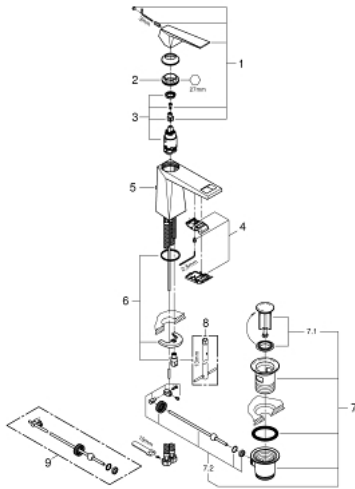

24 341 000 **ALLURE BRILLIANT SINGLE-LEVER BASIN MIXER 1/2"**  
**M-SIZE**

**PRODUCT DESCRIPTION**

- Colour: chrome
- GROHE SilkMove 28 mm ceramic cartridge
- temperature limiter
- GROHE LongLife finish
- GROHE EcoJoy - less water, perfect flow
- maximum flow rate (at 3 bar): 5 l/min
- GROHE FastFixation installation system
- spout with integrated mousseur
- pop-up waste set 1 1/4"
- flexible connection hoses

## 24 341 000 ALLURE BRILLIANT SINGLE-LEVER BASIN MIXER 1/2" M-SIZE

### SPARE PARTS, October 2021 – now

- 1: Lever (Spare part-nr. 46793000)
  - 2: Fitting ring (Spare part-nr. 46715000)
  - 3: Cartridge (Spare part-nr. 46580000)
  - 4: Race (Spare part-nr. 46794000)
  - 5: Pop-up rod (Spare part-nr. 46787000)
  - 6: Shank mounting kit (Spare part-nr. 46249000)
  - 7: Waste set 1 1/4" (Spare part-nr. 28910000)
  - 7.1: Plug (Spare part-nr. 07182000)
  - 7.2: Eccentric rod (Spare part-nr. 07052000)
  - 8: Mounting wrench (Spare part-nr. 19017000)\*
  - 9: Eccentric rod (Spare part-nr. 07341000)\*
- \* Optional accessories