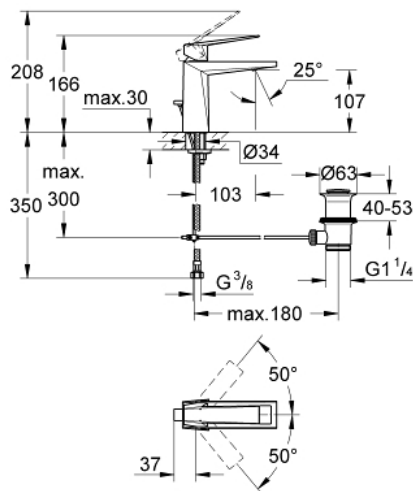

24 341 000 **ALLURE BRILLIANT SINGLE-LEVER BASIN MIXER 1/2"**  
**M-SIZE**

**PRODUCT DESCRIPTION**

- Colour: chrome
- GROHE SilkMove 28 mm ceramic cartridge
- temperature limiter
- GROHE LongLife finish
- GROHE EcoJoy - less water, perfect flow
- maximum flow rate (at 3 bar): 5 l/min
- GROHE FastFixation installation system
- spout with integrated mousseur
- pop-up waste set 1 1/4"
- flexible connection hoses

## 24 341 000 ALLURE BRILLIANT SINGLE-LEVER BASIN MIXER 1/2" M-SIZE

### SPARE PARTS, October 2021 – now

- 1: Lever (Spare part-nr. 46793000)
  - 2: Fitting ring (Spare part-nr. 46715000)
  - 3: Cartridge (Spare part-nr. 46580000)
  - 4: Race (Spare part-nr. 46794000)
  - 5: Pop-up rod (Spare part-nr. 46787000)
  - 6: Shank mounting kit (Spare part-nr. 46249000)
  - 7: Waste set 1 1/4" (Spare part-nr. 28910000)
  - 7.1: Plug (Spare part-nr. 07182000)
  - 7.2: Eccentric rod (Spare part-nr. 07052000)
  - 8: Mounting wrench (Spare part-nr. 19017000)\*
  - 9: Eccentric rod (Spare part-nr. 07341000)\*
- \* Optional accessories