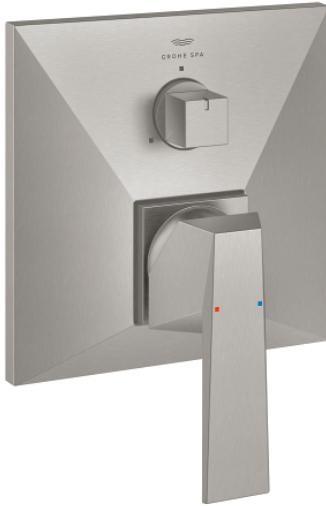

24 340 DC0 ALLURE BRILLIANT SINGLE-LEVER MIXER WITH 3-WAY DIVERTER

PRODUCT DESCRIPTION

- Colour: supersteel
- trim set for GROHE Rapido SmartBox (35 604)
- GROHE SilkMove 46 mm ceramic cartridge
- GROHE LongLife finish
- GROHE FastFixation escutcheon with covered shaft sealing and covered fixing
- metal escutcheon, retroactively 6° adjustable
- 3-way diverter
- without roughing-in set 35 600/35 604 (please order separately)
- outlet A = 27 l/min, outlet B = 27 l/min, outlet C = 27 l/min