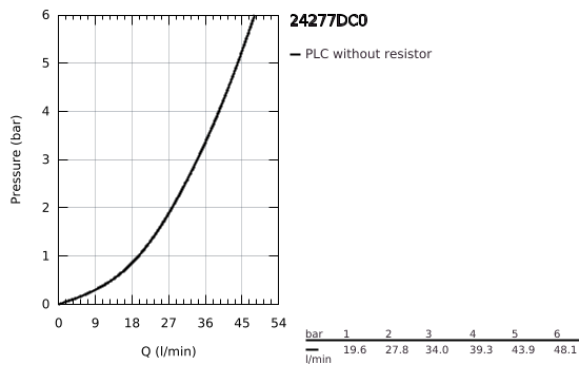

24 277 DC0 ALLURE BRILLIANT SINGLE-LEVER SHOWER MIXER

PRODUCT DESCRIPTION

- Colour: supersteel
- trim set for GROHE Rapido SmartBox (35 604)
- GROHE SilkMove 46 mm ceramic cartridge
- GROHE LongLife finish
- GROHE FastFixation escutcheon with covered shaft sealing and covered fixing
- metal escutcheon, retroactively 6° adjustable
- without roughing-in set 35 600/35 604 (please order separately)
- outlet B or C = 30 l/min

24 277 DC0 ALLURE BRILLIANT SINGLE-LEVER SHOWER MIXER

SPARE PARTS, October 2021 – now

- 1: Lever (Spare part-nr. 46804DC0)
 - 2: Escutcheon (Spare part-nr. 48613DC0)
 - 3: Mounting plate (Spare part-nr. 48441000)
 - 4: Cap (Spare part-nr. 46784DC0)
 - 5: Cartridge (Spare part-nr. 46048000)
 - 6: Seal (Spare part-nr. 48360000)
 - 7: Temperature limiter (Spare part-nr. 46375000)*
 - 8: Universal extension set single-lever mixers, 25 mm (Spare part-nr. 14056000)*
 - 9: Universal extension set single-lever mixers, 50 mm (Spare part-nr. 14057000)*
- * Optional accessories