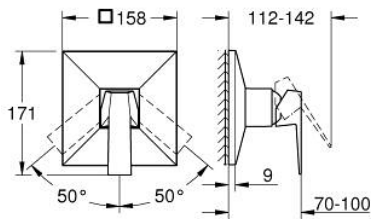

24 277 DC0 ALLURE BRILLIANT SINGLE-LEVER SHOWER MIXER

PRODUCT DESCRIPTION

- Colour: supersteel
- trim set for GROHE Rapido SmartBox (35 604)
- GROHE SilkMove 46 mm ceramic cartridge
- GROHE LongLife finish
- GROHE FastFixation escutcheon with covered shaft sealing and covered fixing
- metal escutcheon, retroactively 6° adjustable
- without roughing-in set 35 600/35 604 (please order separately)
- outlet B or C = 30 l/min

24 277 DC0 ALLURE BRILLIANT SINGLE-LEVER SHOWER MIXER

SPARE PARTS, October 2021 – now

- 1: Lever (Spare part-nr. 46804DC0)
 - 2: Escutcheon (Spare part-nr. 48613DC0)
 - 3: Mounting plate (Spare part-nr. 48441000)
 - 4: Cap (Spare part-nr. 46784DC0)
 - 5: Cartridge (Spare part-nr. 46048000)
 - 6: Seal (Spare part-nr. 48360000)
 - 7: Temperature limiter (Spare part-nr. 46375000)*
 - 8: Universal extension set single-lever mixers, 25 mm (Spare part-nr. 14056000)*
 - 9: Universal extension set single-lever mixers, 50 mm (Spare part-nr. 14057000)*
- * Optional accessories