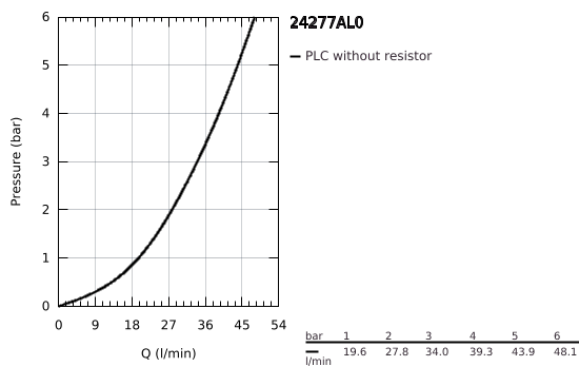

24 277 AL0 ALLURE BRILLIANT SINGLE-LEVER SHOWER MIXER

PRODUCT DESCRIPTION

- Colour: brushed hard graphite
- trim set for GROHE Rapido SmartBox (35 604)
- GROHE SilkMove 46 mm ceramic cartridge
- GROHE LongLife finish
- GROHE FastFixation escutcheon with covered shaft sealing and covered fixing
- metal escutcheon, retroactively 6° adjustable
- without roughing-in set 35 600/35 604 (please order separately)
- outlet B or C = 30 l/min

24 277 AL0 ALLURE BRILLIANT SINGLE-LEVER SHOWER MIXER

SPARE PARTS, October 2021 – now

- 1: Lever (Spare part-nr. 46804AL0)
 - 2: Escutcheon (Spare part-nr. 48613AL0)
 - 3: Mounting plate (Spare part-nr. 48441000)
 - 4: Cap (Spare part-nr. 46784AL0)
 - 5: Cartridge (Spare part-nr. 46048000)
 - 6: Seal (Spare part-nr. 48360000)
 - 7: Temperature limiter (Spare part-nr. 46375000)*
 - 8: Universal extension set single-lever mixers, 25 mm (Spare part-nr. 14056000)*
 - 9: Universal extension set single-lever mixers, 50 mm (Spare part-nr. 14057000)*
- * Optional accessories