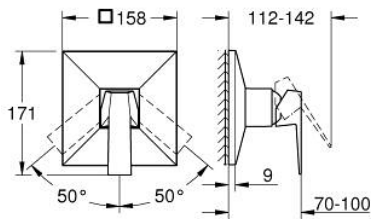

24 277 AL0 ALLURE BRILLIANT SINGLE-LEVER SHOWER MIXER

PRODUCT DESCRIPTION

- Colour: brushed hard graphite
- trim set for GROHE Rapido SmartBox (35 604)
- GROHE SilkMove 46 mm ceramic cartridge
- GROHE LongLife finish
- GROHE FastFixation escutcheon with covered shaft sealing and covered fixing
- metal escutcheon, retroactively 6° adjustable
- without roughing-in set 35 600/35 604 (please order separately)
- outlet B or C = 30 l/min

24 277 AL0 ALLURE BRILLIANT SINGLE-LEVER SHOWER MIXER

SPARE PARTS, October 2021 – now

- 1: Lever (Spare part-nr. 46804AL0)
 - 2: Escutcheon (Spare part-nr. 48613AL0)
 - 3: Mounting plate (Spare part-nr. 48441000)
 - 4: Cap (Spare part-nr. 46784AL0)
 - 5: Cartridge (Spare part-nr. 46048000)
 - 6: Seal (Spare part-nr. 48360000)
 - 7: Temperature limiter (Spare part-nr. 46375000)*
 - 8: Universal extension set single-lever mixers, 25 mm (Spare part-nr. 14056000)*
 - 9: Universal extension set single-lever mixers, 50 mm (Spare part-nr. 14057000)*
- * Optional accessories