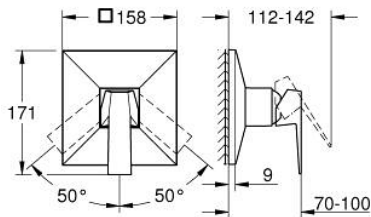

24 277 000 ALLURE BRILLIANT SINGLE-LEVER SHOWER MIXER

PRODUCT DESCRIPTION

- Colour: chrome
- trim set for GROHE Rapido SmartBox (35 604)
- GROHE SilkMove 46 mm ceramic cartridge
- GROHE LongLife finish
- GROHE FastFixation escutcheon with covered shaft sealing and covered fixing
- metal escutcheon, retroactively 6° adjustable
- metal lever
- without roughing-in set 35 600/35 604 (please order separately)
- outlet B or C = 30 l/min

24 277 000 ALLURE BRILLIANT SINGLE-LEVER SHOWER MIXER

SPARE PARTS, October 2021 – now

- 1: Lever (Spare part-nr. 46804000)
 - 2: Escutcheon (Spare part-nr. 48613000)
 - 3: Mounting plate (Spare part-nr. 48441000)
 - 4: Cap (Spare part-nr. 46784000)
 - 5: Cartridge (Spare part-nr. 46048000)
 - 6: Seal (Spare part-nr. 48360000)
 - 7: Temperature limiter (Spare part-nr. 46375000)*
 - 8: Universal extension set single-lever mixers, 25 mm (Spare part-nr. 14056000)*
 - 9: Universal extension set single-lever mixers, 50 mm (Spare part-nr. 14057000)*
- * Optional accessories