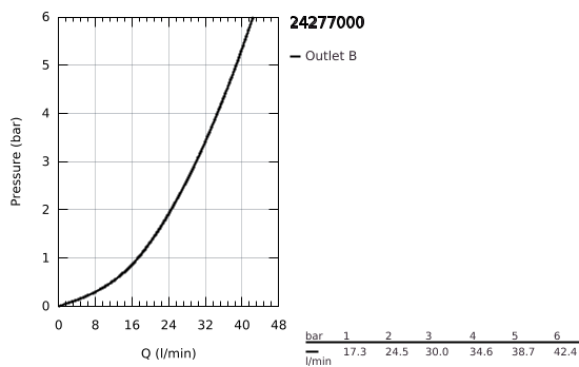

24 277 000 ALLURE BRILLIANT SINGLE-LEVER SHOWER MIXER

PRODUCT DESCRIPTION

- Colour: chrome
- trim set for GROHE Rapido SmartBox (35 604)
- GROHE SilkMove 46 mm ceramic cartridge
- GROHE LongLife finish
- GROHE FastFixation escutcheon with covered shaft sealing and covered fixing
- metal escutcheon, retroactively 6° adjustable
- metal lever
- without roughing-in set 35 600/35 604 (please order separately)
- outlet B or C = 30 l/min

24 277 000 ALLURE BRILLIANT SINGLE-LEVER SHOWER MIXER

SPARE PARTS, October 2021 – now

- 1: Lever (Spare part-nr. 46804000)
 - 2: Escutcheon (Spare part-nr. 48613000)
 - 3: Mounting plate (Spare part-nr. 48441000)
 - 4: Cap (Spare part-nr. 46784000)
 - 5: Cartridge (Spare part-nr. 46048000)
 - 6: Seal (Spare part-nr. 48360000)
 - 7: Temperature limiter (Spare part-nr. 46375000)*
 - 8: Universal extension set single-lever mixers, 25 mm (Spare part-nr. 14056000)*
 - 9: Universal extension set single-lever mixers, 50 mm (Spare part-nr. 14057000)*
- * Optional accessories