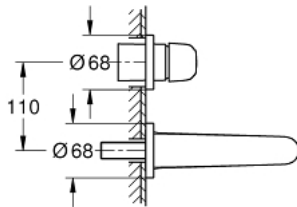

24 274 001 EUROECO 2-HOLE BASIN MIXER

PRODUCT DESCRIPTION

- Colour: chrome
- wall mounted
- trim set for use with rough-in set 23 571 000 / 32 635 000
- GROHE SmoothControl 35 mm ceramic cartridge
- GROHE LongLife finish
- GROHE EcoJoy - less water, perfect flow
- maximum flow rate (at 3 bar): 5 l/min
- centre distance 110 mm
- projection 177 mm
- professional edition

24 274 001 EUROECO 2-HOLE BASIN MIXER

SPARE PARTS, July 2021 – now

1: lever (Spare part-nr. 48629000)

2: Mousseur (Spare part-nr. 48159000)

3: Extension (Spare part-nr. 46943000)*

* Optional accessories