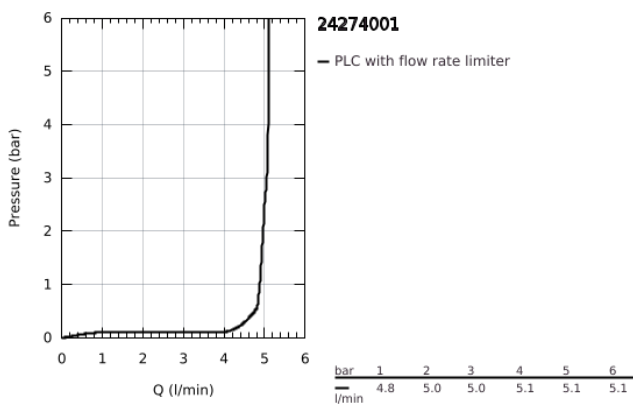

24 274 001 EUROECO 2-HOLE BASIN MIXER

PRODUCT DESCRIPTION

- Colour: chrome
- wall mounted
- trim set for use with rough-in set 23 571 000 / 32 635 000
- GROHE SmoothControl 35 mm ceramic cartridge
- GROHE LongLife finish
- GROHE EcoJoy - less water, perfect flow
- maximum flow rate (at 3 bar): 5 l/min
- centre distance 110 mm
- projection 177 mm
- professional edition

24 274 001 EUROECO 2-HOLE BASIN MIXER

SPARE PARTS, July 2021 – now

1: lever (Spare part-nr. 48629000)

2: Mousseur (Spare part-nr. 48159000)

3: Extension (Spare part-nr. 46943000)*

* Optional accessories