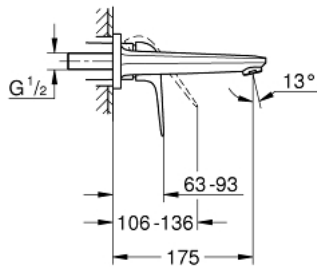

24 274 001 EUROECO 2-HOLE BASIN MIXER

PRODUCT DESCRIPTION

- Colour: chrome
- wall mounted
- trim set for use with rough-in set 23 571 000 / 32 635 000
- GROHE SmoothControl 35 mm ceramic cartridge
- GROHE LongLife finish
- GROHE EcoJoy - less water, perfect flow
- maximum flow rate (at 3 bar): 5 l/min
- centre distance 110 mm
- projection 177 mm
- professional edition

24 274 001 EUROECO 2-HOLE BASIN MIXER

SPARE PARTS, July 2021 – now

1: lever (Spare part-nr. 48629000)

2: Mousseur (Spare part-nr. 48159000)

3: Extension (Spare part-nr. 46943000)*

* Optional accessories