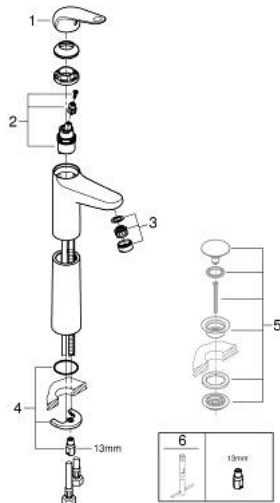

24 273 001 **EUROPRO SINGLE-LEVER BASIN MIXER 1/2"**
XL-SIZE

PRODUCT DESCRIPTION

- Colour: chrome
- for free-standing basins
- GROHE SmoothControl 28 mm ceramic cartridge
- with temperature limiter
- GROHE LongLife finish
- Protected Water Ways no contact of water with lead or nickel inside the tap
- GROHE EcoJoy - less water, perfect flow
- maximum flow rate (at 3 bar): 5 l/min
- rapid installation system
- smooth body
- flexible connection hoses

24 273 001 **EUROPRO SINGLE-LEVER BASIN MIXER 1/2"**
XL-SIZE

SPARE PARTS, July 2021 – now

- 1: lever (Spare part-nr. 48627000)
- 2: Cartridge (Spare part-nr. 48518000)
- 3: Flow straightener (Spare part-nr. 46837000)
- 4: Shank mounting kit (Spare part-nr. 46249000)
- 5: Waste set with push-open plug (Spare part-nr. 65807000)*
- 5.1: Nipple (Spare part-nr. 45986000)
- 6: Mounting wrench (Spare part-nr. 19017000)*