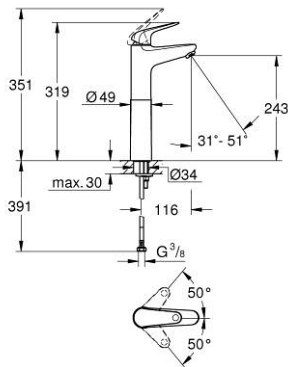

24 273 001 **EUROPRO SINGLE-LEVER BASIN MIXER 1/2"**
XL-SIZE

PRODUCT DESCRIPTION

- Colour: chrome
- for free-standing basins
- GROHE SmoothControl 28 mm ceramic cartridge
- with temperature limiter
- GROHE LongLife finish
- Protected Water Ways no contact of water with lead or nickel inside the tap
- GROHE EcoJoy - less water, perfect flow
- maximum flow rate (at 3 bar): 5 l/min
- rapid installation system
- smooth body
- flexible connection hoses

24 273 001 **EUROPRO SINGLE-LEVER BASIN MIXER 1/2"**
XL-SIZE

SPARE PARTS, July 2021 – now

- 1: lever (Spare part-nr. 48627000)
- 2: Cartridge (Spare part-nr. 48518000)
- 3: Flow straightener (Spare part-nr. 46837000)
- 4: Shank mounting kit (Spare part-nr. 46249000)
- 5: Waste set with push-open plug (Spare part-nr. 65807000)*
- 5.1: Nipple (Spare part-nr. 45986000)
- 6: Mounting wrench (Spare part-nr. 19017000)*