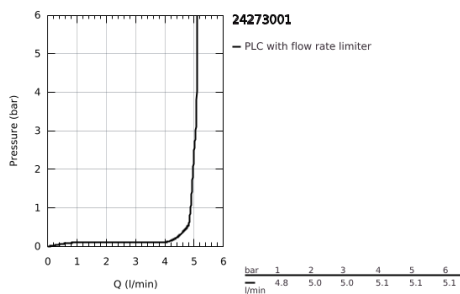

24 273 001 **EUROPRO SINGLE-LEVER BASIN MIXER 1/2"**
XL-SIZE

PRODUCT DESCRIPTION

- Colour: chrome
- for free-standing basins
- GROHE SmoothControl 28 mm ceramic cartridge
- with temperature limiter
- GROHE LongLife finish
- Protected Water Ways no contact of water with lead or nickel inside the tap
- GROHE EcoJoy - less water, perfect flow
- maximum flow rate (at 3 bar): 5 l/min
- rapid installation system
- smooth body
- flexible connection hoses

24 273 001 **EUROPRO SINGLE-LEVER BASIN MIXER 1/2"**
XL-SIZE

SPARE PARTS, July 2021 – now

- 1: lever (Spare part-nr. 48627000)
- 2: Cartridge (Spare part-nr. 48518000)
- 3: Flow straightener (Spare part-nr. 46837000)
- 4: Shank mounting kit (Spare part-nr. 46249000)
- 5: Waste set with push-open plug (Spare part-nr. 65807000)*
- 5.1: Nipple (Spare part-nr. 45986000)
- 6: Mounting wrench (Spare part-nr. 19017000)*