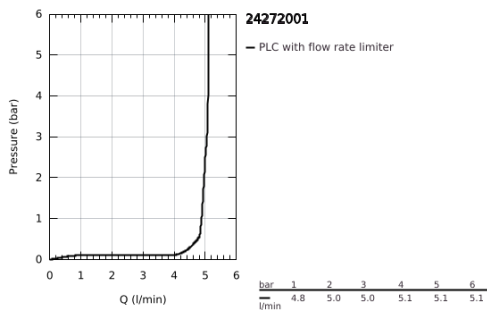

24 272 001 **EUROECO SINGLE-LEVER BASIN MIXER 1/2"**
L-SIZE

PRODUCT DESCRIPTION

- Colour: chrome
- GROHE SmoothControl 28 mm ceramic cartridge
- EcoMode - cold water flow in mid-lever position saves energy
- with temperature limiter
- GROHE LongLife finish
- GROHE EcoJoy - less water, perfect flow
- maximum flow rate (at 3 bar): 5 l/min
- rapid installation system
- swivel tubular spout
- plastic pop-up waste set 1 1/4"
- flexible connection hoses

24 272 001 **EUROECO SINGLE-LEVER BASIN MIXER 1/2"**
L-SIZE

SPARE PARTS, August 2022 – now

- 1: lever (Spare part-nr. 48628000)
- 2: Cap (Spare part-nr. 46581000)
- 3: Fitting ring (Spare part-nr. 46715000)
- 4: cartridge (Spare part-nr. 1030049990)
- 5: Mousseur (Spare part-nr. 13935000)
- 6: Safety ring (Spare part-nr. 4825700M)
- 7: Pop-up rod (Spare part-nr. 46739000)
- 8: Shank mounting kit (Spare part-nr. 46249000)
- 9: Waste set 1 1/4" (Spare part-nr. 28910000)
- 9.1: Plug (Spare part-nr. 07182000)
- 9.2: Eccentric rod (Spare part-nr. 07052000)
- 10: Mounting wrench (Spare part-nr. 19017000)*
- 11: Eccentric rod (Spare part-nr. 07341000)*