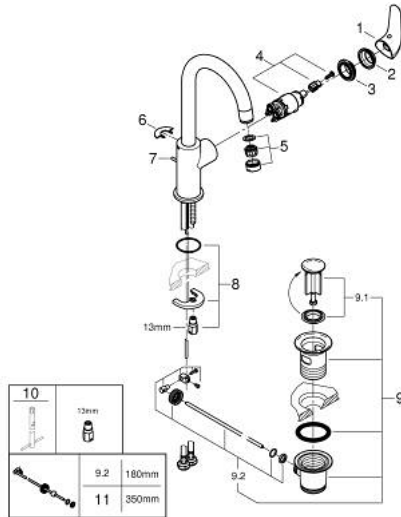

24 272 001 **EUROECO SINGLE-LEVER BASIN MIXER 1/2"**
L-SIZE

PRODUCT DESCRIPTION

- Colour: chrome
- GROHE SmoothControl 28 mm ceramic cartridge
- EcoMode - cold water flow in mid-lever position saves energy
- with temperature limiter
- GROHE LongLife finish
- GROHE EcoJoy - less water, perfect flow
- maximum flow rate (at 3 bar): 5 l/min
- rapid installation system
- swivel tubular spout
- plastic pop-up waste set 1 1/4"
- flexible connection hoses

24 272 001 **EUROECO SINGLE-LEVER BASIN MIXER 1/2"**
L-SIZE

SPARE PARTS, August 2022 – now

- 1: lever (Spare part-nr. 48628000)
- 2: Cap (Spare part-nr. 46581000)
- 3: Fitting ring (Spare part-nr. 46715000)
- 4: cartridge (Spare part-nr. 1030049990)
- 5: Mousseur (Spare part-nr. 13935000)
- 6: Safety ring (Spare part-nr. 4825700M)
- 7: Pop-up rod (Spare part-nr. 46739000)
- 8: Shank mounting kit (Spare part-nr. 46249000)
- 9: Waste set 1 1/4" (Spare part-nr. 28910000)
- 9.1: Plug (Spare part-nr. 07182000)
- 9.2: Eccentric rod (Spare part-nr. 07052000)
- 10: Mounting wrench (Spare part-nr. 19017000)*
- 11: Eccentric rod (Spare part-nr. 07341000)*