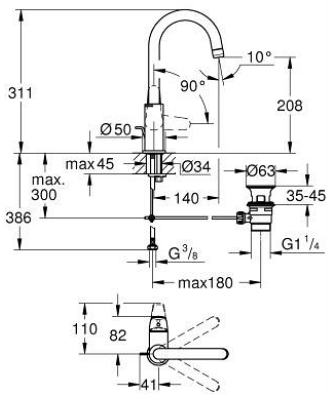

24 272 001 **EUROECO SINGLE-LEVER BASIN MIXER 1/2"**
L-SIZE

PRODUCT DESCRIPTION

- Colour: chrome
- GROHE SmoothControl 28 mm ceramic cartridge
- EcoMode - cold water flow in mid-lever position saves energy
- with temperature limiter
- GROHE LongLife finish
- GROHE EcoJoy - less water, perfect flow
- maximum flow rate (at 3 bar): 5 l/min
- rapid installation system
- swivel tubular spout
- plastic pop-up waste set 1 1/4"
- flexible connection hoses

24 272 001 **EUROECO SINGLE-LEVER BASIN MIXER 1/2"**
L-SIZE

SPARE PARTS, August 2022 – now

- 1: lever (Spare part-nr. 48628000)
- 2: Cap (Spare part-nr. 46581000)
- 3: Fitting ring (Spare part-nr. 46715000)
- 4: cartridge (Spare part-nr. 1030049990)
- 5: Mousseur (Spare part-nr. 13935000)
- 6: Safety ring (Spare part-nr. 4825700M)
- 7: Pop-up rod (Spare part-nr. 46739000)
- 8: Shank mounting kit (Spare part-nr. 46249000)
- 9: Waste set 1 1/4" (Spare part-nr. 28910000)
- 9.1: Plug (Spare part-nr. 07182000)
- 9.2: Eccentric rod (Spare part-nr. 07052000)
- 10: Mounting wrench (Spare part-nr. 19017000)*
- 11: Eccentric rod (Spare part-nr. 07341000)*