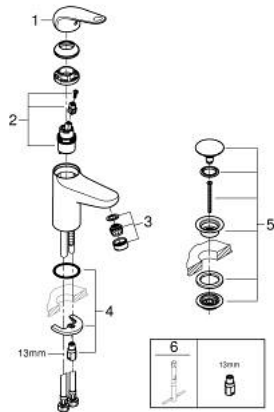

24 269 001 **EUROECO SINGLE-LEVER BASIN MIXER 1/2"**
M-SIZE

PRODUCT DESCRIPTION

- Colour: chrome
- EcoMode - cold water flow in mid-lever position saves energy
- GROHE SmoothControl 28 mm ceramic cartridge
- with temperature limiter
- GROHE LongLife finish
- Protected Water Ways no contact of water with lead or nickel inside the tap
- GROHE EcoJoy - less water, perfect flow
- maximum flow rate (at 3 bar): 5 l/min
- rapid installation system
- smooth body with plastic push open waste set 1 1/4"
- flexible connection hoses
- professional edition

24 269 001 **EUROECO SINGLE-LEVER BASIN MIXER 1/2"**
M-SIZE

SPARE PARTS, July 2021 – now

- 1: lever (Spare part-nr. 1020480000)
- 2: cartridge (Spare part-nr. 1030059990)
- 3: Mousseur (Spare part-nr. 48159000)
- 4: Shank mounting kit (Spare part-nr. 46249000)
- 5: Waste set with push-open plug (Spare part-nr. 65807000)
- 6: Mounting wrench (Spare part-nr. 19017000)*