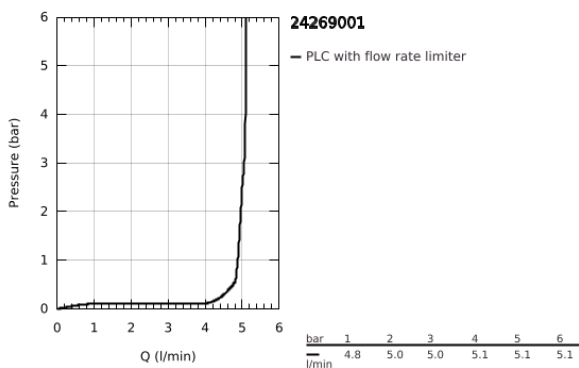

24 269 001 **EUROECO SINGLE-LEVER BASIN MIXER 1/2"**
M-SIZE

PRODUCT DESCRIPTION

- Colour: chrome
- EcoMode - cold water flow in mid-lever position saves energy
- GROHE SmoothControl 28 mm ceramic cartridge
- with temperature limiter
- GROHE LongLife finish
- Protected Water Ways no contact of water with lead or nickel inside the tap
- GROHE EcoJoy - less water, perfect flow
- maximum flow rate (at 3 bar): 5 l/min
- rapid installation system
- smooth body with plastic push open waste set 1 1/4"
- flexible connection hoses
- professional edition

24 269 001 **EUROECO SINGLE-LEVER BASIN MIXER 1/2"**
M-SIZE

SPARE PARTS, July 2021 – now

- 1: lever (Spare part-nr. 1020480000)
- 2: cartridge (Spare part-nr. 1030059990)
- 3: Mousseur (Spare part-nr. 48159000)
- 4: Shank mounting kit (Spare part-nr. 46249000)
- 5: Waste set with push-open plug (Spare part-nr. 65807000)
- 6: Mounting wrench (Spare part-nr. 19017000)*