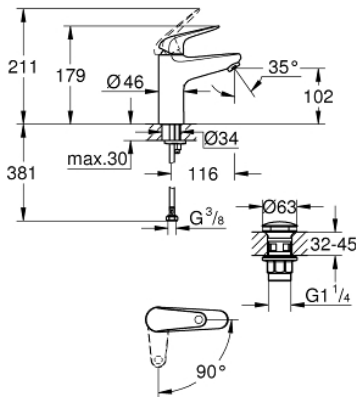

24 269 001 **EUROECO SINGLE-LEVER BASIN MIXER 1/2"**
M-SIZE

PRODUCT DESCRIPTION

- Colour: chrome
- EcoMode - cold water flow in mid-lever position saves energy
- GROHE SmoothControl 28 mm ceramic cartridge
- with temperature limiter
- GROHE LongLife finish
- Protected Water Ways no contact of water with lead or nickel inside the tap
- GROHE EcoJoy - less water, perfect flow
- maximum flow rate (at 3 bar): 5 l/min
- rapid installation system
- smooth body with plastic push open waste set 1 1/4"
- flexible connection hoses
- professional edition

24 269 001 **EUROECO SINGLE-LEVER BASIN MIXER 1/2"**
M-SIZE

SPARE PARTS, July 2021 – now

- 1: lever (Spare part-nr. 1020480000)
- 2: cartridge (Spare part-nr. 1030059990)
- 3: Mousseur (Spare part-nr. 48159000)
- 4: Shank mounting kit (Spare part-nr. 46249000)
- 5: Waste set with push-open plug (Spare part-nr. 65807000)
- 6: Mounting wrench (Spare part-nr. 19017000)*