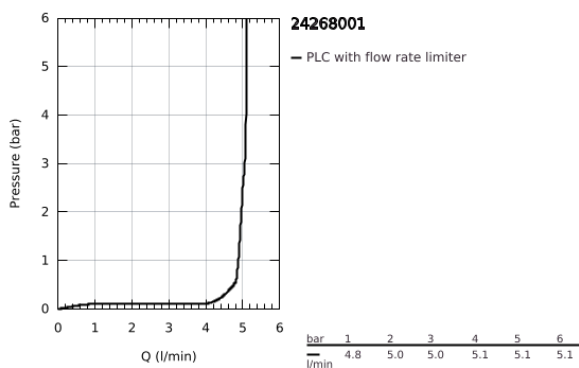

24 268 001 **EUROECO SINGLE-LEVER BASIN MIXER 1/2"**
M-SIZE

PRODUCT DESCRIPTION

- Colour: chrome
- GROHE SmoothControl 28 mm ceramic cartridge
- EcoMode - cold water flow in mid-lever position saves energy
- with temperature limiter
- GROHE LongLife finish
- Protected Water Ways no contact of water with lead or nickel inside the tap
- GROHE EcoJoy - less water, perfect flow
- maximum flow rate (at 3 bar): 5 l/min
- rapid installation system
- plastic pop-up waste set 1 1/4"
- flexible connection hoses
- professional edition

24 268 001 **EUROECO SINGLE-LEVER BASIN MIXER 1/2"**
M-SIZE

SPARE PARTS, July 2021 – now

- 1: lever (Spare part-nr. 1020480000)
- 2: cartridge (Spare part-nr. 1030059990)
- 3: Pop-up rod (Spare part-nr. 46739000)
- 4: Mousseur (Spare part-nr. 48159000)
- 5: Shank mounting kit (Spare part-nr. 46249000)
- 6: Waste set 1 1/4" (Spare part-nr. 28910000)
- 6.1: Plug (Spare part-nr. 07182000)
- 6.2: Eccentric rod (Spare part-nr. 07052000)
- 7: Mounting wrench (Spare part-nr. 19017000)*
- 8: Eccentric rod (Spare part-nr. 07341000)*