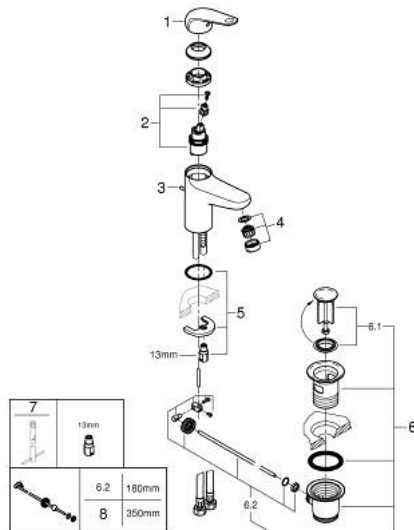

24 268 001 **EUROECO SINGLE-LEVER BASIN MIXER 1/2"**
M-SIZE

PRODUCT DESCRIPTION

- Colour: chrome
- GROHE SmoothControl 28 mm ceramic cartridge
- EcoMode - cold water flow in mid-lever position saves energy
- with temperature limiter
- GROHE LongLife finish
- Protected Water Ways no contact of water with lead or nickel inside the tap
- GROHE EcoJoy - less water, perfect flow
- maximum flow rate (at 3 bar): 5 l/min
- rapid installation system
- plastic pop-up waste set 1 1/4"
- flexible connection hoses
- professional edition

24 268 001 **EUROECO SINGLE-LEVER BASIN MIXER 1/2"**
M-SIZE

SPARE PARTS, July 2021 – now

- 1: lever (Spare part-nr. 1020480000)
- 2: cartridge (Spare part-nr. 1030059990)
- 3: Pop-up rod (Spare part-nr. 46739000)
- 4: Mousseur (Spare part-nr. 48159000)
- 5: Shank mounting kit (Spare part-nr. 46249000)
- 6: Waste set 1 1/4" (Spare part-nr. 28910000)
- 6.1: Plug (Spare part-nr. 07182000)
- 6.2: Eccentric rod (Spare part-nr. 07052000)
- 7: Mounting wrench (Spare part-nr. 19017000)*
- 8: Eccentric rod (Spare part-nr. 07341000)*