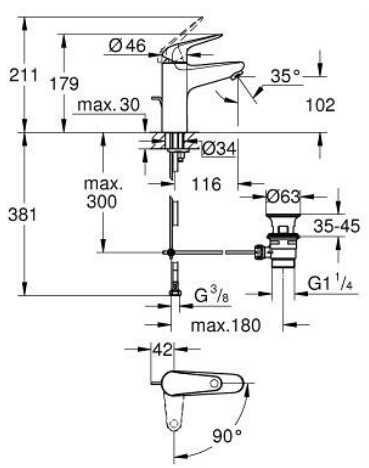

24 268 001 **EUROECO SINGLE-LEVER BASIN MIXER 1/2"**
M-SIZE

PRODUCT DESCRIPTION

- Colour: chrome
- GROHE SmoothControl 28 mm ceramic cartridge
- EcoMode - cold water flow in mid-lever position saves energy
- with temperature limiter
- GROHE LongLife finish
- Protected Water Ways no contact of water with lead or nickel inside the tap
- GROHE EcoJoy - less water, perfect flow
- maximum flow rate (at 3 bar): 5 l/min
- rapid installation system
- plastic pop-up waste set 1 1/4"
- flexible connection hoses
- professional edition

24 268 001 **EUROECO SINGLE-LEVER BASIN MIXER 1/2"**
M-SIZE

SPARE PARTS, July 2021 – now

- 1: lever (Spare part-nr. 1020480000)
- 2: cartridge (Spare part-nr. 1030059990)
- 3: Pop-up rod (Spare part-nr. 46739000)
- 4: Mousseur (Spare part-nr. 48159000)
- 5: Shank mounting kit (Spare part-nr. 46249000)
- 6: Waste set 1 1/4" (Spare part-nr. 28910000)
- 6.1: Plug (Spare part-nr. 07182000)
- 6.2: Eccentric rod (Spare part-nr. 07052000)
- 7: Mounting wrench (Spare part-nr. 19017000)*
- 8: Eccentric rod (Spare part-nr. 07341000)*