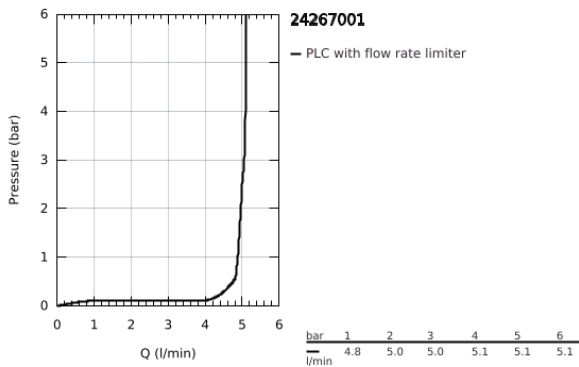

24 267 001 **EUROECO SINGLE-LEVER BASIN MIXER 1/2"**
M-SIZE

PRODUCT DESCRIPTION

- Colour: chrome
- GROHE SmoothControl 28 mm ceramic cartridge
- with temperature limiter
- GROHE LongLife finish
- Protected Water Ways no contact of water with lead or nickel inside the tap
- GROHE EcoJoy - less water, perfect flow
- maximum flow rate (at 3 bar): 5 l/min
- rapid installation system
- smooth body with plastic push open waste set 1 1/4"
- flexible connection hoses

24 267 001 EUROECO SINGLE-LEVER BASIN MIXER 1/2"
M-SIZE

SPARE PARTS, July 2021 – now

- 1: lever (Spare part-nr. 48627000)
- 2: Cartridge (Spare part-nr. 48518000)
- 3: Mousseur (Spare part-nr. 48159000)
- 4: Shank mounting kit (Spare part-nr. 46249000)
- 5: Waste set with push-open plug (Spare part-nr. 65807000)
- 6: Mounting wrench (Spare part-nr. 19017000)*