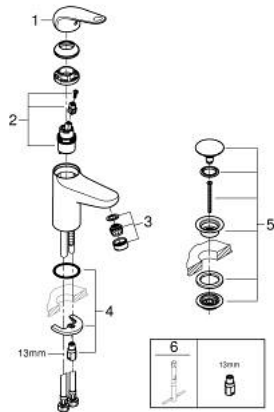

24 267 001 **EUROECO SINGLE-LEVER BASIN MIXER 1/2"**
M-SIZE

PRODUCT DESCRIPTION

- Colour: chrome
- GROHE SmoothControl 28 mm ceramic cartridge
- with temperature limiter
- GROHE LongLife finish
- Protected Water Ways no contact of water with lead or nickel inside the tap
- GROHE EcoJoy - less water, perfect flow
- maximum flow rate (at 3 bar): 5 l/min
- rapid installation system
- smooth body with plastic push open waste set 1 1/4"
- flexible connection hoses

24 267 001 EUROECO SINGLE-LEVER BASIN MIXER 1/2"
M-SIZE

SPARE PARTS, July 2021 – now

- 1: lever (Spare part-nr. 48627000)
- 2: Cartridge (Spare part-nr. 48518000)
- 3: Mousseur (Spare part-nr. 48159000)
- 4: Shank mounting kit (Spare part-nr. 46249000)
- 5: Waste set with push-open plug (Spare part-nr. 65807000)
- 6: Mounting wrench (Spare part-nr. 19017000)*