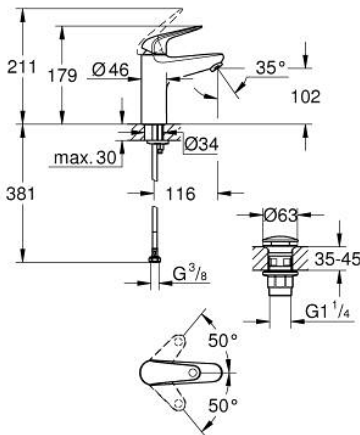

24 267 001 **EUROECO SINGLE-LEVER BASIN MIXER 1/2"**
M-SIZE

PRODUCT DESCRIPTION

- Colour: chrome
- GROHE SmoothControl 28 mm ceramic cartridge
- with temperature limiter
- GROHE LongLife finish
- Protected Water Ways no contact of water with lead or nickel inside the tap
- GROHE EcoJoy - less water, perfect flow
- maximum flow rate (at 3 bar): 5 l/min
- rapid installation system
- smooth body with plastic push open waste set 1 1/4"
- flexible connection hoses

24 267 001 EUROECO SINGLE-LEVER BASIN MIXER 1/2"
M-SIZE

SPARE PARTS, July 2021 – now

- 1: lever (Spare part-nr. 48627000)
- 2: Cartridge (Spare part-nr. 48518000)
- 3: Mousseur (Spare part-nr. 48159000)
- 4: Shank mounting kit (Spare part-nr. 46249000)
- 5: Waste set with push-open plug (Spare part-nr. 65807000)
- 6: Mounting wrench (Spare part-nr. 19017000)*