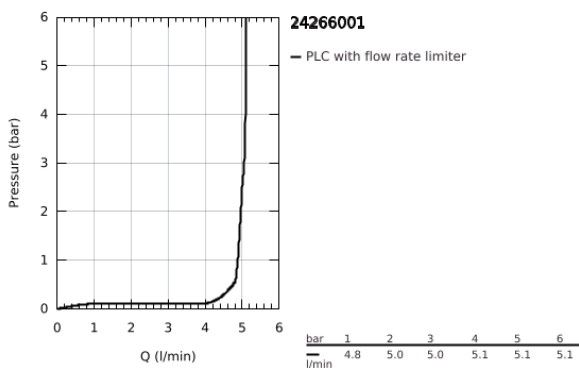

24 266 001 **EUROECO SINGLE-LEVER BASIN MIXER 1/2"**
M-SIZE

PRODUCT DESCRIPTION

- Colour: chrome
- GROHE SmoothControl 28 mm ceramic cartridge
- with temperature limiter
- GROHE LongLife finish
- Protected Water Ways no contact of water with lead or nickel inside the tap
- GROHE EcoJoy - less water, perfect flow
- maximum flow rate (at 3 bar): 5 l/min
- rapid installation system
- smooth body
- flexible connection hoses
- professional edition

24 266 001 **EUROECO SINGLE-LEVER BASIN MIXER 1/2"**
M-SIZE

SPARE PARTS, July 2021 – now

- 1: lever (Spare part-nr. 48627000)
 - 2: Cartridge (Spare part-nr. 48518000)
 - 3: Mousseur (Spare part-nr. 48159000)
 - 4: Shank mounting kit (Spare part-nr. 46249000)
 - 5: Waste set with push-open plug (Spare part-nr. 65807000)*
 - 5.1: Nipple (Spare part-nr. 45986000)
 - 6: Mounting wrench (Spare part-nr. 19017000)*
- * Optional accessories