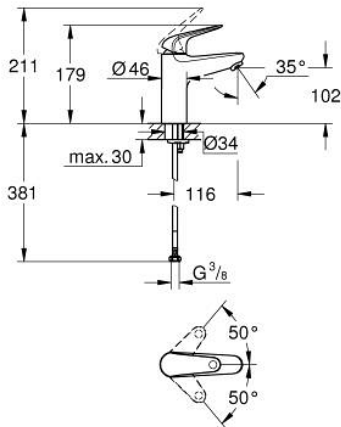

24 266 001 **EUROECO SINGLE-LEVER BASIN MIXER 1/2"**
M-SIZE

PRODUCT DESCRIPTION

- Colour: chrome
- GROHE SmoothControl 28 mm ceramic cartridge
- with temperature limiter
- GROHE LongLife finish
- Protected Water Ways no contact of water with lead or nickel inside the tap
- GROHE EcoJoy - less water, perfect flow
- maximum flow rate (at 3 bar): 5 l/min
- rapid installation system
- smooth body
- flexible connection hoses
- professional edition

24 266 001 **EUROECO SINGLE-LEVER BASIN MIXER 1/2"**
M-SIZE

SPARE PARTS, July 2021 – now

- 1: lever (Spare part-nr. 48627000)
 - 2: Cartridge (Spare part-nr. 48518000)
 - 3: Mousseur (Spare part-nr. 48159000)
 - 4: Shank mounting kit (Spare part-nr. 46249000)
 - 5: Waste set with push-open plug (Spare part-nr. 65807000)*
 - 5.1: Nipple (Spare part-nr. 45986000)
 - 6: Mounting wrench (Spare part-nr. 19017000)*
- * Optional accessories