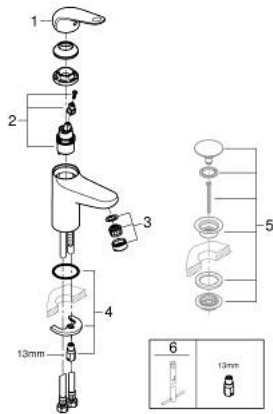

24 266 001 **EUROECO SINGLE-LEVER BASIN MIXER 1/2"**
M-SIZE

PRODUCT DESCRIPTION

- Colour: chrome
- GROHE SmoothControl 28 mm ceramic cartridge
- with temperature limiter
- GROHE LongLife finish
- Protected Water Ways no contact of water with lead or nickel inside the tap
- GROHE EcoJoy - less water, perfect flow
- maximum flow rate (at 3 bar): 5 l/min
- rapid installation system
- smooth body
- flexible connection hoses
- professional edition

24 266 001 **EUROECO SINGLE-LEVER BASIN MIXER 1/2"**
M-SIZE

SPARE PARTS, July 2021 – now

- 1: lever (Spare part-nr. 48627000)
 - 2: Cartridge (Spare part-nr. 48518000)
 - 3: Mousseur (Spare part-nr. 48159000)
 - 4: Shank mounting kit (Spare part-nr. 46249000)
 - 5: Waste set with push-open plug (Spare part-nr. 65807000)*
 - 5.1: Nipple (Spare part-nr. 45986000)
 - 6: Mounting wrench (Spare part-nr. 19017000)*
- * Optional accessories