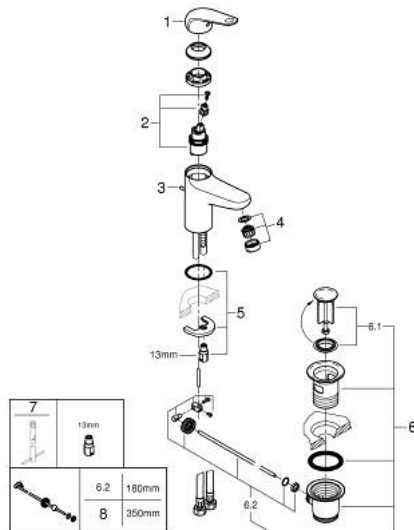

24 265 001 **EUROECO SINGLE-LEVER BASIN MIXER 1/2"**  
**M-SIZE**

**PRODUCT DESCRIPTION**

- Colour: chrome
- GROHE SmoothControl 28 mm ceramic cartridge
- with temperature limiter
- GROHE LongLife finish
- Protected Water Ways no contact of water with lead or nickel inside the tap
- GROHE EcoJoy - less water, perfect flow
- maximum flow rate (at 3 bar): 5 l/min
- rapid installation system
- plastic pop-up waste set 1 1/4"
- flexible connection hoses

24 265 001 **EUROECO SINGLE-LEVER BASIN MIXER 1/2"**  
**M-SIZE**

**SPARE PARTS**, July 2021 – now

- 1: lever (Spare part-nr. 48627000)
- 2: Cartridge (Spare part-nr. 48518000)
- 3: Pop-up rod (Spare part-nr. 46739000)
- 4: Mousseur (Spare part-nr. 48159000)
- 5: Shank mounting kit (Spare part-nr. 46249000)
- 6: Waste set 1 1/4" (Spare part-nr. 28910000)
- 6.1: Plug (Spare part-nr. 07182000)
- 6.2: Eccentric rod (Spare part-nr. 07052000)
- 7: Mounting wrench (Spare part-nr. 19017000)\*
- 8: Eccentric rod (Spare part-nr. 07341000)\*