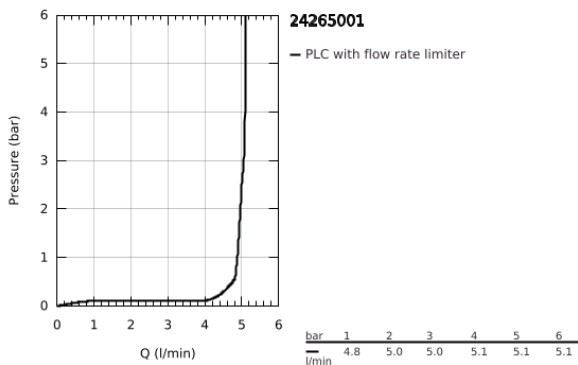

24 265 001 **EUROECO SINGLE-LEVER BASIN MIXER 1/2"**  
**M-SIZE**

**PRODUCT DESCRIPTION**

- Colour: chrome
- GROHE SmoothControl 28 mm ceramic cartridge
- with temperature limiter
- GROHE LongLife finish
- Protected Water Ways no contact of water with lead or nickel inside the tap
- GROHE EcoJoy - less water, perfect flow
- maximum flow rate (at 3 bar): 5 l/min
- rapid installation system
- plastic pop-up waste set 1 1/4"
- flexible connection hoses

24 265 001 **EUROECO SINGLE-LEVER BASIN MIXER 1/2"**  
**M-SIZE**

**SPARE PARTS**, July 2021 – now

- 1: lever (Spare part-nr. 48627000)
- 2: Cartridge (Spare part-nr. 48518000)
- 3: Pop-up rod (Spare part-nr. 46739000)
- 4: Mousseur (Spare part-nr. 48159000)
- 5: Shank mounting kit (Spare part-nr. 46249000)
- 6: Waste set 1 1/4" (Spare part-nr. 28910000)
- 6.1: Plug (Spare part-nr. 07182000)
- 6.2: Eccentric rod (Spare part-nr. 07052000)
- 7: Mounting wrench (Spare part-nr. 19017000)\*
- 8: Eccentric rod (Spare part-nr. 07341000)\*