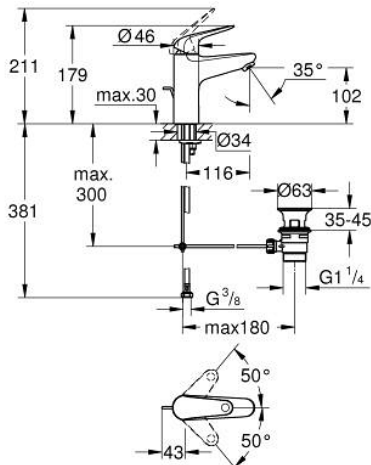

24 265 001 **EUROECO SINGLE-LEVER BASIN MIXER 1/2"**  
**M-SIZE**

**PRODUCT DESCRIPTION**

- Colour: chrome
- GROHE SmoothControl 28 mm ceramic cartridge
- with temperature limiter
- GROHE LongLife finish
- Protected Water Ways no contact of water with lead or nickel inside the tap
- GROHE EcoJoy - less water, perfect flow
- maximum flow rate (at 3 bar): 5 l/min
- rapid installation system
- plastic pop-up waste set 1 1/4"
- flexible connection hoses

24 265 001 **EUROECO SINGLE-LEVER BASIN MIXER 1/2"**  
**M-SIZE**

**SPARE PARTS**, July 2021 – now

- 1: lever (Spare part-nr. 48627000)
- 2: Cartridge (Spare part-nr. 48518000)
- 3: Pop-up rod (Spare part-nr. 46739000)
- 4: Mousseur (Spare part-nr. 48159000)
- 5: Shank mounting kit (Spare part-nr. 46249000)
- 6: Waste set 1 1/4" (Spare part-nr. 28910000)
- 6.1: Plug (Spare part-nr. 07182000)
- 6.2: Eccentric rod (Spare part-nr. 07052000)
- 7: Mounting wrench (Spare part-nr. 19017000)\*
- 8: Eccentric rod (Spare part-nr. 07341000)\*