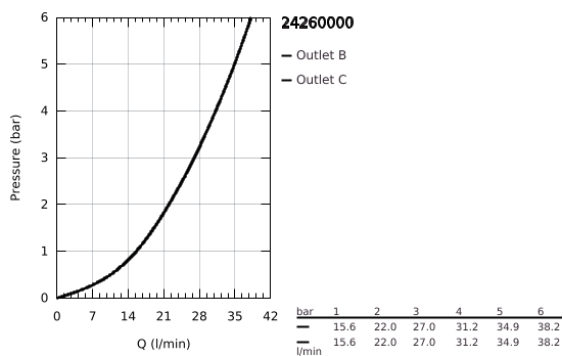

## 24 260 000 GRANDERA SINGLE-LEVER MIXER WITH 2-WAY DIVERTER

### PRODUCT DESCRIPTION

- Colour: chrome
- trim set for GROHE Rapido SmartBox (35 604)
- GROHE SilkMove 46 mm ceramic cartridge
- GROHE LongLife finish
- GROHE FastFixation escutcheon with covered shaft sealing and covered fixing
- metal escutcheon, retroactively 6° adjustable
- automatic 2-way diverter
- without roughing-in set 35 600/35 604 (please order separately)
- outlet B = 27 l/min, outlet C = 27 l/min