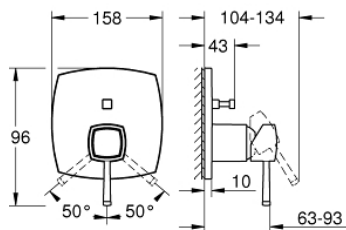

## 24 260 000 GRANDERA SINGLE-LEVER MIXER WITH 2-WAY DIVERTER

### PRODUCT DESCRIPTION

- Colour: chrome
- trim set for GROHE Rapido SmartBox (35 604)
- GROHE SilkMove 46 mm ceramic cartridge
- GROHE LongLife finish
- GROHE FastFixation escutcheon with covered shaft sealing and covered fixing
- metal escutcheon, retroactively 6° adjustable
- automatic 2-way diverter
- without roughing-in set 35 600/35 604 (please order separately)
- outlet B = 27 l/min, outlet C = 27 l/min