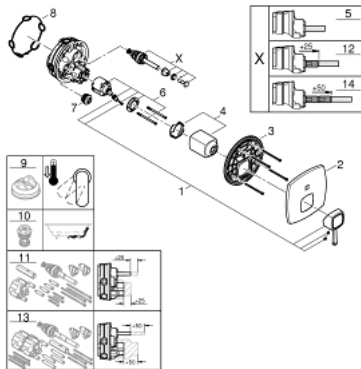

## 24 260 000 GRANDERA SINGLE-LEVER MIXER WITH 2-WAY DIVERTER

### PRODUCT DESCRIPTION

- Colour: chrome
- trim set for GROHE Rapido SmartBox (35 604)
- GROHE SilkMove 46 mm ceramic cartridge
- GROHE LongLife finish
- GROHE FastFixation escutcheon with covered shaft sealing and covered fixing
- metal escutcheon, retroactively 6° adjustable
- automatic 2-way diverter
- without roughing-in set 35 600/35 604 (please order separately)
- outlet B = 27 l/min, outlet C = 27 l/min

### SPARE PARTS, October 2021 – now

- 1: Lever (Spare part-nr. 46833000)
- 2: Escutcheon (Spare part-nr. 48612000)
- 3: Mounting plate (Spare part-nr. 48438000)
- 4: Cap (Spare part-nr. 48455000)
- 5: Diverter (Spare part-nr. 48442000)
- 6: Cartridge (Spare part-nr. 46048000)
- 7: Non-return valve (Spare part-nr. 49085000)
- 8: Seal (Spare part-nr. 48360000)
- 9: Temperature limiter (Spare part-nr. 46375000)\*
- 10: Backflow protection combination (Spare part-nr. 14055000)\*
- 11: Universal extension set single-lever mixers, 25 mm (Spare part-nr. 1405600)\*
- 12: Diverter (Spare part-nr. 48444000)\*
- 13: Universal extension set single-lever mixers, 50 mm (Spare part-nr. 1405700)\*
- 14: Diverter (Spare part-nr. 48445000)\*