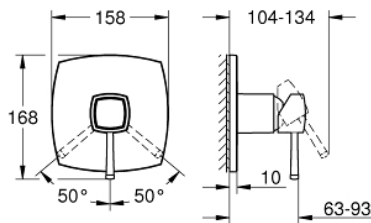

## 24 259 IG0 GRANDERA SINGLE-LEVER SHOWER MIXER

### PRODUCT DESCRIPTION

- Colour: chrome/gold
- trim set for GROHE Rapido SmartBox (35 604)
- GROHE SilkMove 46 mm ceramic cartridge
- GROHE LongLife finish
- GROHE FastFixation escutcheon with covered shaft sealing and covered fixing
- metal escutcheon, retroactively 6° adjustable
- without roughing-in set 35 600/35 604 (please order separately)
- outlet B or C = 30 l/min