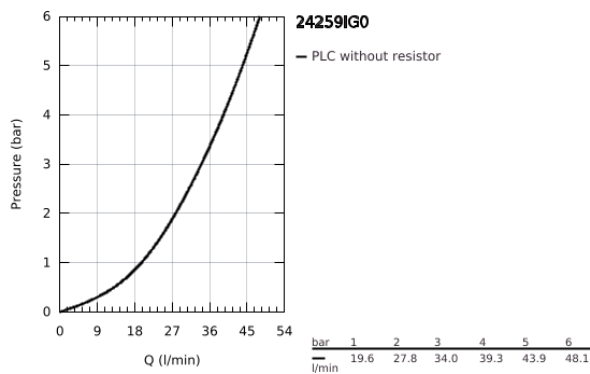

## 24 259 IG0 GRANDERA SINGLE-LEVER SHOWER MIXER

### PRODUCT DESCRIPTION

- Colour: chrome/gold
- trim set for GROHE Rapido SmartBox (35 604)
- GROHE SilkMove 46 mm ceramic cartridge
- GROHE LongLife finish
- GROHE FastFixation escutcheon with covered shaft sealing and covered fixing
- metal escutcheon, retroactively 6° adjustable
- without roughing-in set 35 600/35 604 (please order separately)
- outlet B or C = 30 l/min