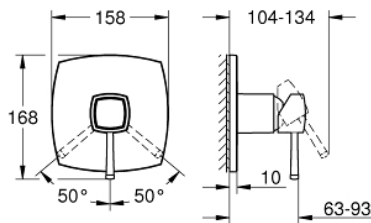

## 24 259 000 GRANDERA SINGLE-LEVER SHOWER MIXER

### PRODUCT DESCRIPTION

- Colour: chrome
- trim set for GROHE Rapido SmartBox (35 604)
- GROHE SilkMove 46 mm ceramic cartridge
- GROHE LongLife finish
- GROHE FastFixation escutcheon with covered shaft sealing and covered fixing
- metal escutcheon, retroactively 6° adjustable
- without roughing-in set 35 600/35 604 (please order separately)
- outlet B or C = 30 l/min

## 24 259 000 GRANDERA SINGLE-LEVER SHOWER MIXER

**SPARE PARTS**, October 2021 – now

- 1: Lever (Spare part-nr. 46833000)
  - 2: Escutcheon (Spare part-nr. 48611000)
  - 3: Mounting plate (Spare part-nr. 48441000)
  - 4: Cap (Spare part-nr. 48455000)
  - 5: Cartridge (Spare part-nr. 46048000)
  - 6: Seal (Spare part-nr. 48360000)
  - 7: Temperature limiter (Spare part-nr. 46375000)\*
  - 8: Universal extension set single-lever mixers, 25 mm (Spare part-nr. 14056000)\*
  - 9: Universal extension set single-lever mixers, 50 mm (Spare part-nr. 14057000)\*
- \* Optional accessories