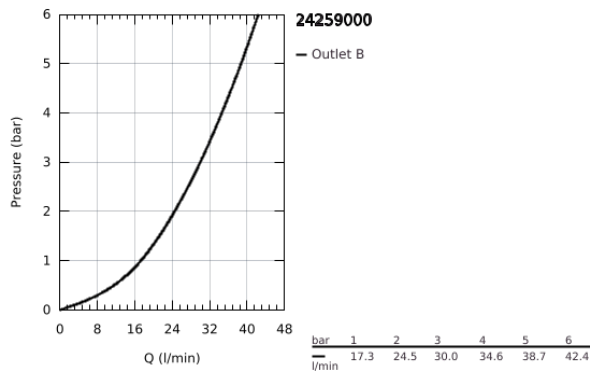

## 24 259 000 GRANDERA SINGLE-LEVER SHOWER MIXER

### PRODUCT DESCRIPTION

- Colour: chrome
- trim set for GROHE Rapido SmartBox (35 604)
- GROHE SilkMove 46 mm ceramic cartridge
- GROHE LongLife finish
- GROHE FastFixation escutcheon with covered shaft sealing and covered fixing
- metal escutcheon, retroactively 6° adjustable
- without roughing-in set 35 600/35 604 (please order separately)
- outlet B or C = 30 l/min

## 24 259 000 GRANDERA SINGLE-LEVER SHOWER MIXER

**SPARE PARTS**, October 2021 – now

- 1: Lever (Spare part-nr. 46833000)
  - 2: Escutcheon (Spare part-nr. 48611000)
  - 3: Mounting plate (Spare part-nr. 48441000)
  - 4: Cap (Spare part-nr. 48455000)
  - 5: Cartridge (Spare part-nr. 46048000)
  - 6: Seal (Spare part-nr. 48360000)
  - 7: Temperature limiter (Spare part-nr. 46375000)\*
  - 8: Universal extension set single-lever mixers, 25 mm (Spare part-nr. 14056000)\*
  - 9: Universal extension set single-lever mixers, 50 mm (Spare part-nr. 14057000)\*
- \* Optional accessories