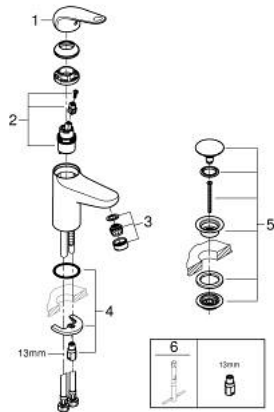

24 258 001 **EUROECO SINGLE-LEVER BASIN MIXER 1/2"**
S-SIZE

PRODUCT DESCRIPTION

- Colour: chrome
- GROHE SmoothControl 28 mm ceramic cartridge
- EcoMode - cold water flow in mid-lever position saves energy
- with temperature limiter
- GROHE LongLife finish
- Protected Water Ways no contact of water with lead or nickel inside the tap
- GROHE EcoJoy - less water, perfect flow
- maximum flow rate (at 3 bar): 5 l/min
- rapid installation system
- smooth body with plastic push open waste set 1 1/4"
- flexible connection hoses
- professional edition

24 258 001 EUROECO SINGLE-LEVER BASIN MIXER 1/2"
S-SIZE

SPARE PARTS, July 2021 – now

- 1: lever (Spare part-nr. 1020480000)
 - 2: cartridge (Spare part-nr. 1030059990)
 - 3: Mousseur (Spare part-nr. 48159000)
 - 4: Shank mounting kit (Spare part-nr. 46249000)
 - 5: Waste set with push-open plug (Spare part-nr. 65807000)
 - 6: Mounting wrench (Spare part-nr. 19017000)*
- * Optional accessories