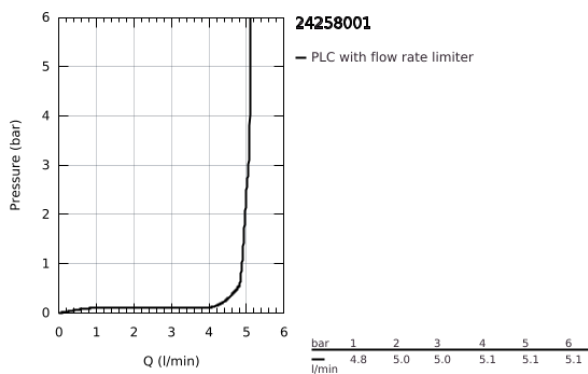

24 258 001 **EUROECO SINGLE-LEVER BASIN MIXER 1/2"**
S-SIZE

PRODUCT DESCRIPTION

- Colour: chrome
- GROHE SmoothControl 28 mm ceramic cartridge
- EcoMode - cold water flow in mid-lever position saves energy
- with temperature limiter
- GROHE LongLife finish
- Protected Water Ways no contact of water with lead or nickel inside the tap
- GROHE EcoJoy - less water, perfect flow
- maximum flow rate (at 3 bar): 5 l/min
- rapid installation system
- smooth body with plastic push open waste set 1 1/4"
- flexible connection hoses
- professional edition

24 258 001 EUROECO SINGLE-LEVER BASIN MIXER 1/2"
S-SIZE

SPARE PARTS, July 2021 – now

- 1: lever (Spare part-nr. 1020480000)
 - 2: cartridge (Spare part-nr. 1030059990)
 - 3: Mousseur (Spare part-nr. 48159000)
 - 4: Shank mounting kit (Spare part-nr. 46249000)
 - 5: Waste set with push-open plug (Spare part-nr. 65807000)
 - 6: Mounting wrench (Spare part-nr. 19017000)*
- * Optional accessories