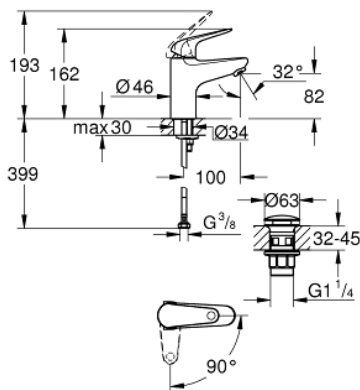

24 258 001 **EUROECO SINGLE-LEVER BASIN MIXER 1/2"**
S-SIZE

PRODUCT DESCRIPTION

- Colour: chrome
- GROHE SmoothControl 28 mm ceramic cartridge
- EcoMode - cold water flow in mid-lever position saves energy
- with temperature limiter
- GROHE LongLife finish
- Protected Water Ways no contact of water with lead or nickel inside the tap
- GROHE EcoJoy - less water, perfect flow
- maximum flow rate (at 3 bar): 5 l/min
- rapid installation system
- smooth body with plastic push open waste set 1 1/4"
- flexible connection hoses
- professional edition

24 258 001 EUROECO SINGLE-LEVER BASIN MIXER 1/2"
S-SIZE

SPARE PARTS, July 2021 – now

- 1: lever (Spare part-nr. 1020480000)
 - 2: cartridge (Spare part-nr. 1030059990)
 - 3: Mousseur (Spare part-nr. 48159000)
 - 4: Shank mounting kit (Spare part-nr. 46249000)
 - 5: Waste set with push-open plug (Spare part-nr. 65807000)
 - 6: Mounting wrench (Spare part-nr. 19017000)*
- * Optional accessories