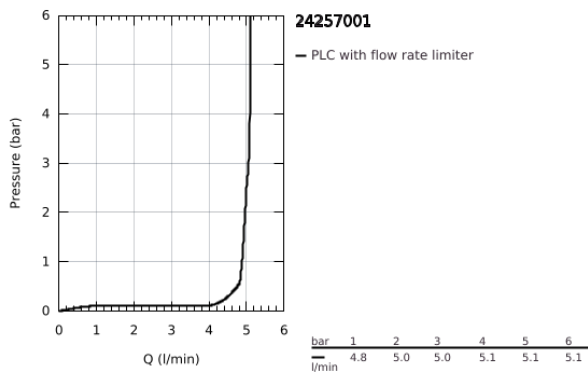

24 257 001 **EUROECO SINGLE-LEVER BASIN MIXER 1/2"**
S-SIZE

PRODUCT DESCRIPTION

- Colour: chrome
- GROHE SmoothControl 28 mm ceramic cartridge
- EcoMode - cold water flow in mid-lever position saves energy
- with temperature limiter
- GROHE LongLife finish
- Protected Water Ways no contact of water with lead or nickel inside the tap
- GROHE EcoJoy - less water, perfect flow
- maximum flow rate (at 3 bar): 5 l/min
- rapid installation system
- pop-up waste set 1 1/4"
- flexible connection hoses

24 257 001 **EUROECO SINGLE-LEVER BASIN MIXER 1/2"**
S-SIZE

SPARE PARTS, July 2021 – now

- 1: lever (Spare part-nr. 1020480000)
- 2: cartridge (Spare part-nr. 1030059990)
- 3: Pop-up rod (Spare part-nr. 46739000)
- 4: Mousseur (Spare part-nr. 48159000)
- 5: Shank mounting kit (Spare part-nr. 46249000)
- 6: Waste set 1 1/4" (Spare part-nr. 28910000)
- 6.1: Plug (Spare part-nr. 07182000)
- 6.2: Eccentric rod (Spare part-nr. 07052000)
- 7: Mounting wrench (Spare part-nr. 19017000)*
- 8: Eccentric rod (Spare part-nr. 07341000)*