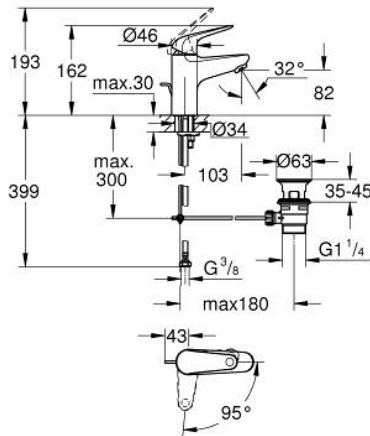

24 257 001 **EUROECO SINGLE-LEVER BASIN MIXER 1/2"**
S-SIZE

PRODUCT DESCRIPTION

- Colour: chrome
- GROHE SmoothControl 28 mm ceramic cartridge
- EcoMode - cold water flow in mid-lever position saves energy
- with temperature limiter
- GROHE LongLife finish
- Protected Water Ways no contact of water with lead or nickel inside the tap
- GROHE EcoJoy - less water, perfect flow
- maximum flow rate (at 3 bar): 5 l/min
- rapid installation system
- pop-up waste set 1 1/4"
- flexible connection hoses

24 257 001 **EUROECO SINGLE-LEVER BASIN MIXER 1/2"**
S-SIZE

SPARE PARTS, July 2021 – now

- 1: lever (Spare part-nr. 1020480000)
- 2: cartridge (Spare part-nr. 1030059990)
- 3: Pop-up rod (Spare part-nr. 46739000)
- 4: Mousseur (Spare part-nr. 48159000)
- 5: Shank mounting kit (Spare part-nr. 46249000)
- 6: Waste set 1 1/4" (Spare part-nr. 28910000)
- 6.1: Plug (Spare part-nr. 07182000)
- 6.2: Eccentric rod (Spare part-nr. 07052000)
- 7: Mounting wrench (Spare part-nr. 19017000)*
- 8: Eccentric rod (Spare part-nr. 07341000)*