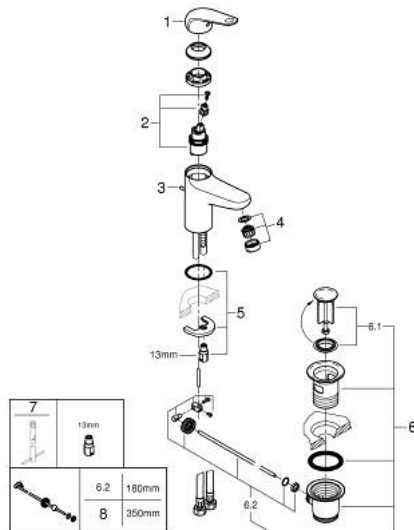

24 257 001 **EUROECO SINGLE-LEVER BASIN MIXER 1/2"**
S-SIZE

PRODUCT DESCRIPTION

- Colour: chrome
- GROHE SmoothControl 28 mm ceramic cartridge
- EcoMode - cold water flow in mid-lever position saves energy
- with temperature limiter
- GROHE LongLife finish
- Protected Water Ways no contact of water with lead or nickel inside the tap
- GROHE EcoJoy - less water, perfect flow
- maximum flow rate (at 3 bar): 5 l/min
- rapid installation system
- pop-up waste set 1 1/4"
- flexible connection hoses

24 257 001 **EUROECO SINGLE-LEVER BASIN MIXER 1/2"**
S-SIZE

SPARE PARTS, July 2021 – now

- 1: lever (Spare part-nr. 1020480000)
- 2: cartridge (Spare part-nr. 1030059990)
- 3: Pop-up rod (Spare part-nr. 46739000)
- 4: Mousseur (Spare part-nr. 48159000)
- 5: Shank mounting kit (Spare part-nr. 46249000)
- 6: Waste set 1 1/4" (Spare part-nr. 28910000)
- 6.1: Plug (Spare part-nr. 07182000)
- 6.2: Eccentric rod (Spare part-nr. 07052000)
- 7: Mounting wrench (Spare part-nr. 19017000)*
- 8: Eccentric rod (Spare part-nr. 07341000)*