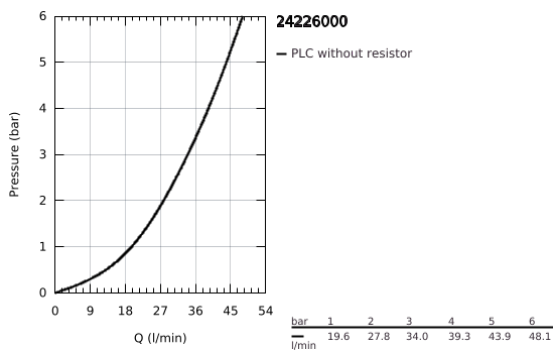

24 226 000 EUROCOSMO SINGLE-LEVER MIXER WITH 3-WAY DIVERTER

PRODUCT DESCRIPTION

- Colour: chrome
- trim set for GROHE Rapido SmartBox (35 604)
- GROHE SilkMove 46 mm ceramic cartridge
- GROHE FastFixation escutcheon with covered shaft sealing and covered fixing
- metal escutcheon, retroactively 6° adjustable
- metal lever
- 3-way diverter
- without roughing-in set 35 600/35 604 (please order separately)
- outlet A = 27 l/min, outlet B = 27 l/min, outlet C = 27 l/min