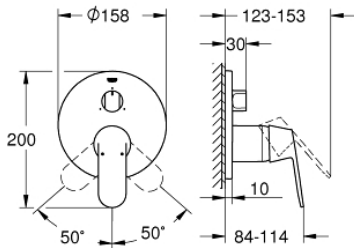

24 226 000 EUROCOSMO SINGLE-LEVER MIXER WITH 3-WAY DIVERTER

PRODUCT DESCRIPTION

- Colour: chrome
- trim set for GROHE Rapido SmartBox (35 604)
- GROHE SilkMove 46 mm ceramic cartridge
- GROHE FastFixation escutcheon with covered shaft sealing and covered fixing
- metal escutcheon, retroactively 6° adjustable
- metal lever
- 3-way diverter
- without roughing-in set 35 600/35 604 (please order separately)
- outlet A = 27 l/min, outlet B = 27 l/min, outlet C = 27 l/min

24 226 000 EUROCOSMO SINGLE-LEVER MIXER WITH 3-WAY DIVERTER

SPARE PARTS, March 2021 – now

- 1: Lever (Spare part-nr. 46682000)
 - 2: Diverter knob, round (Spare part-nr. 48447000)
 - 3: Escutcheon (Spare part-nr. 49108000)
 - 4: Mounting plate (Spare part-nr. 49094000)
 - 5: Cap (Spare part-nr. 02693000)
 - 6: Cartridge (Spare part-nr. 46048000)
 - 7: Diverter (Spare part-nr. 48448000)
 - 8: Seal (Spare part-nr. 48360000)
 - 9: Temperature limiter (Spare part-nr. 46308000)*
 - 10: Universal extension set single-lever mixers, 25 mm (Spare part-nr. 14056000)*
 - 11: Universal extension set single-lever mixers, 50 mm (Spare part-nr. 14057000)*
- * Optional accessories