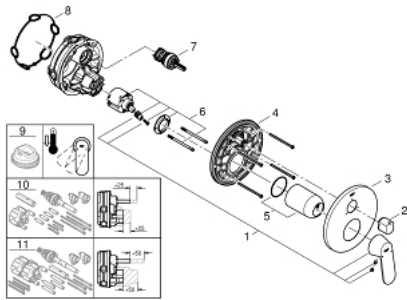

24 226 000 EUROCOSMO SINGLE-LEVER MIXER WITH 3-WAY DIVERTER

PRODUCT DESCRIPTION

- Colour: chrome
- trim set for GROHE Rapido SmartBox (35 604)
- GROHE SilkMove 46 mm ceramic cartridge
- GROHE FastFixation escutcheon with covered shaft sealing and covered fixing
- metal escutcheon, retroactively 6° adjustable
- metal lever
- 3-way diverter
- without roughing-in set 35 600/35 604 (please order separately)
- outlet A = 27 l/min, outlet B = 27 l/min, outlet C = 27 l/min

24 226 000 EUROCOSMO SINGLE-LEVER MIXER WITH 3-WAY DIVERTER

SPARE PARTS, March 2021 – now

- 1: Lever (Spare part-nr. 46682000)
 - 2: Diverter knob, round (Spare part-nr. 48447000)
 - 3: Escutcheon (Spare part-nr. 49108000)
 - 4: Mounting plate (Spare part-nr. 49094000)
 - 5: Cap (Spare part-nr. 02693000)
 - 6: Cartridge (Spare part-nr. 46048000)
 - 7: Diverter (Spare part-nr. 48448000)
 - 8: Seal (Spare part-nr. 48360000)
 - 9: Temperature limiter (Spare part-nr. 46308000)*
 - 10: Universal extension set single-lever mixers, 25 mm (Spare part-nr. 14056000)*
 - 11: Universal extension set single-lever mixers, 50 mm (Spare part-nr. 14057000)*
- * Optional accessories