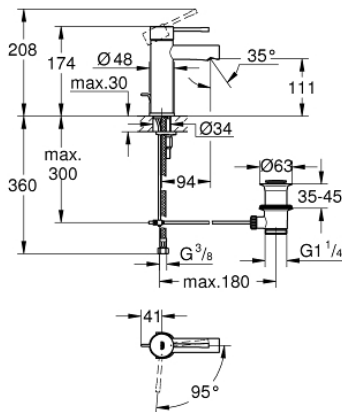

24 183 001 **ESSENCE SINGLE-LEVER BASIN MIXER 1/2"**  
**S-SIZE**

**PRODUCT DESCRIPTION**

- Colour: chrome
- GROHE SilkMove 28 mm ceramic cartridge
- EcoMode - cold water flow in mid-lever position saves energy
- with temperature limiter
- GROHE LongLife finish
- GROHE EcoJoy - less water, perfect flow
- maximum flow rate (at 3 bar): 5 l/min
- GROHE FastFixation Plus installation system
- pop-up waste set 1 1/4"
- flexible connection hoses
- replaces Essence basin mixer 23 379 001

24 183 001 **ESSENCE SINGLE-LEVER BASIN MIXER 1/2"**  
**S-SIZE**

**SPARE PARTS**, November 2021 – now

- 1: Lever (Spare part-nr. 46918000)
- 2: Fitting ring (Spare part-nr. 46715000)
- 3: Cartridge (Spare part-nr. 46580000)
- 4: Pop-up rod (Spare part-nr. 46739000)
- 5: Mousseur (Spare part-nr. 46765000)
- 6: Escutcheon (Spare part-nr. 48603000)
- 7: Shank mounting kit (Spare part-nr. 46645000)
- 8: Waste set 1 1/4" (Spare part-nr. 28910000)
- 8.1: Plug (Spare part-nr. 07182000)
- 8.2: Eccentric rod (Spare part-nr. 07052000)
- 9: Mounting wrench (Spare part-nr. 19017000)\*
- 10: Eccentric rod (Spare part-nr. 07341000)\*