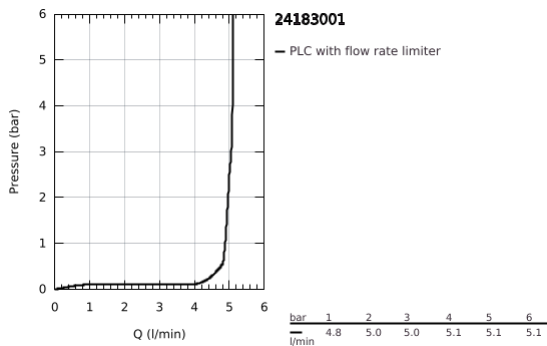

24 183 001 **ESSENCE SINGLE-LEVER BASIN MIXER 1/2"**  
**S-SIZE**

**PRODUCT DESCRIPTION**

- Colour: chrome
- GROHE SilkMove 28 mm ceramic cartridge
- EcoMode - cold water flow in mid-lever position saves energy
- with temperature limiter
- GROHE LongLife finish
- GROHE EcoJoy - less water, perfect flow
- maximum flow rate (at 3 bar): 5 l/min
- GROHE FastFixation Plus installation system
- pop-up waste set 1 1/4"
- flexible connection hoses
- replaces Essence basin mixer 23 379 001

24 183 001 **ESSENCE SINGLE-LEVER BASIN MIXER 1/2"**  
**S-SIZE**

**SPARE PARTS**, November 2021 – now

- 1: Lever (Spare part-nr. 46918000)
- 2: Fitting ring (Spare part-nr. 46715000)
- 3: Cartridge (Spare part-nr. 46580000)
- 4: Pop-up rod (Spare part-nr. 46739000)
- 5: Mousseur (Spare part-nr. 46765000)
- 6: Escutcheon (Spare part-nr. 48603000)
- 7: Shank mounting kit (Spare part-nr. 46645000)
- 8: Waste set 1 1/4" (Spare part-nr. 28910000)
- 8.1: Plug (Spare part-nr. 07182000)
- 8.2: Eccentric rod (Spare part-nr. 07052000)
- 9: Mounting wrench (Spare part-nr. 19017000)\*
- 10: Eccentric rod (Spare part-nr. 07341000)\*