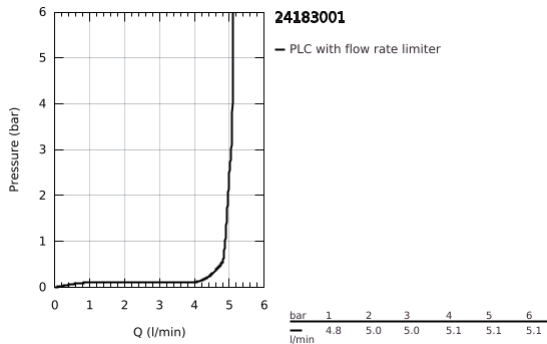

24 183 001 **ESSENCE SINGLE-LEVER BASIN MIXER 1/2"**
S-SIZE

PRODUCT DESCRIPTION

- Colour: chrome
- GROHE SilkMove 28 mm ceramic cartridge
- OpenCold - cold water flow in mid-lever position
- with temperature limiter
- GROHE LongLife finish
- GROHE EcoJoy - less water, perfect flow
- maximum flow rate (at 3 bar): 5 l/min
- GROHE FastFixation Plus installation system
- pop-up waste set 1 1/4"
- flexible connection hoses

24 183 001 **ESSENCE SINGLE-LEVER BASIN MIXER 1/2"**
S-SIZE

SPARE PARTS, November 2021 – now

- 1: Lever (Spare part-nr. 46918000)
- 2: Fitting ring (Spare part-nr. 46715000)
- 3: Cartridge (Spare part-nr. 46580000)
- 4: Pop-up rod (Spare part-nr. 46739000)
- 5: Mousseur (Spare part-nr. 46765000)
- 6: Escutcheon (Spare part-nr. 48603000)
- 7: Shank mounting kit (Spare part-nr. 46645000)
- 8: Waste set 1 1/4" (Spare part-nr. 28910000)
- 8.1: Plug (Spare part-nr. 07182000)
- 8.2: Eccentric rod (Spare part-nr. 07052000)
- 9: Mounting wrench (Spare part-nr. 19017000)*
- 10: Eccentric rod (Spare part-nr. 07341000)*