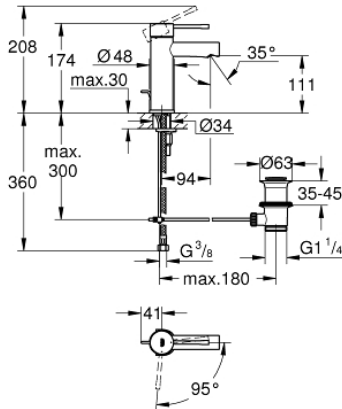

24 183 001 **ESSENCE SINGLE-LEVER BASIN MIXER 1/2"**
S-SIZE

PRODUCT DESCRIPTION

- Colour: chrome
- GROHE SilkMove 28 mm ceramic cartridge
- OpenCold - cold water flow in mid-lever position
- with temperature limiter
- GROHE LongLife finish
- GROHE EcoJoy - less water, perfect flow
- maximum flow rate (at 3 bar): 5 l/min
- GROHE FastFixation Plus installation system
- pop-up waste set 1 1/4"
- flexible connection hoses

24 183 001 **ESSENCE SINGLE-LEVER BASIN MIXER 1/2"**
S-SIZE

SPARE PARTS, November 2021 – now

- 1: Lever (Spare part-nr. 46918000)
- 2: Fitting ring (Spare part-nr. 46715000)
- 3: Cartridge (Spare part-nr. 46580000)
- 4: Pop-up rod (Spare part-nr. 46739000)
- 5: Mousseur (Spare part-nr. 46765000)
- 6: Escutcheon (Spare part-nr. 48603000)
- 7: Shank mounting kit (Spare part-nr. 46645000)
- 8: Waste set 1 1/4" (Spare part-nr. 28910000)
- 8.1: Plug (Spare part-nr. 07182000)
- 8.2: Eccentric rod (Spare part-nr. 07052000)
- 9: Mounting wrench (Spare part-nr. 19017000)*
- 10: Eccentric rod (Spare part-nr. 07341000)*