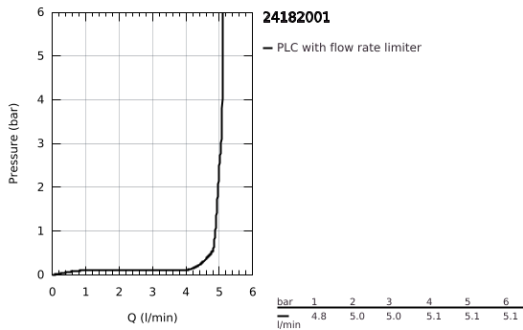

24 182 001 **ESSENCE SINGLE-LEVER BASIN MIXER 1/2"**
L-SIZE

PRODUCT DESCRIPTION

- Colour: chrome
- GROHE SilkMove 28 mm ceramic cartridge
- with temperature limiter
- GROHE LongLife finish
- GROHE EcoJoy - less water, perfect flow
- maximum flow rate (at 3 bar): 5 l/min
- GROHE AquaGuide adjustable mousseur
- GROHE FastFixation Plus installation system
- swivel spout with mousseur and stop limiter
- adjustable swivel area 0° / 150° / 360°
- smooth body
- waste-set with push-open plug
- flexible connection hoses

24 182 001 **ESSENCE SINGLE-LEVER BASIN MIXER 1/2"**
L-SIZE

SPARE PARTS, December 2021 – now

- 1: Lever (Spare part-nr. 46919000)
 - 2: Cartridge (Spare part-nr. 46580000)
 - 3: screw ring (Spare part-nr. 48591000)
 - 4: Swivel tube spout (Spare part-nr. 13374000)
 - 4.1: Mousseur (Spare part-nr. 48270000)
 - 4.2: Sealing washer (Spare part-nr. 0128500M)
 - 4.3: Safety ring (Spare part-nr. 4826600M)
 - 5: Escutcheon (Spare part-nr. 48603000)
 - 6: Shank mounting kit (Spare part-nr. 46645000)
 - 7: Connection hose (Spare part-nr. 46255000)
 - 8: Waste set with push-open plug (Spare part-nr. 65807000)
 - 9: Mounting wrench (Spare part-nr. 19017000)*
- * Optional accessories