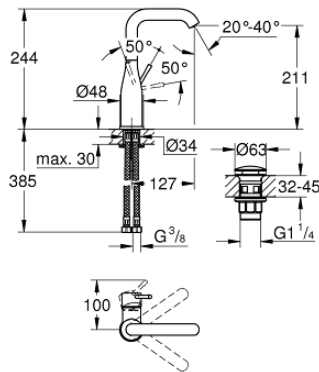

24 182 001 **ESSENCE SINGLE-LEVER BASIN MIXER 1/2"**
L-SIZE

PRODUCT DESCRIPTION

- Colour: chrome
- GROHE SilkMove 28 mm ceramic cartridge
- with temperature limiter
- GROHE LongLife finish
- GROHE EcoJoy - less water, perfect flow
- maximum flow rate (at 3 bar): 5 l/min
- GROHE AquaGuide adjustable mousseur
- GROHE FastFixation Plus installation system
- swivel spout with mousseur and stop limiter
- adjustable swivel area 0° / 150° / 360°
- smooth body
- waste-set with push-open plug
- flexible connection hoses

24 182 001 **ESSENCE SINGLE-LEVER BASIN MIXER 1/2"**
L-SIZE

SPARE PARTS, December 2021 – now

- 1: Lever (Spare part-nr. 46919000)
 - 2: Cartridge (Spare part-nr. 46580000)
 - 3: screw ring (Spare part-nr. 48591000)
 - 4: Swivel tube spout (Spare part-nr. 13374000)
 - 4.1: Mousseur (Spare part-nr. 48270000)
 - 4.2: Sealing washer (Spare part-nr. 0128500M)
 - 4.3: Safety ring (Spare part-nr. 4826600M)
 - 5: Escutcheon (Spare part-nr. 48603000)
 - 6: Shank mounting kit (Spare part-nr. 46645000)
 - 7: Connection hose (Spare part-nr. 46255000)
 - 8: Waste set with push-open plug (Spare part-nr. 65807000)
 - 9: Mounting wrench (Spare part-nr. 19017000)*
- * Optional accessories