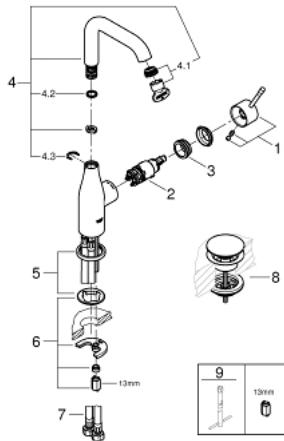

24 182 001 **ESSENCE SINGLE-LEVER BASIN MIXER 1/2"**
L-SIZE

PRODUCT DESCRIPTION

- Colour: chrome
- GROHE SilkMove 28 mm ceramic cartridge
- with temperature limiter
- GROHE LongLife finish
- GROHE EcoJoy - less water, perfect flow
- maximum flow rate (at 3 bar): 5 l/min
- GROHE AquaGuide adjustable mousseur
- GROHE FastFixation Plus installation system
- swivel spout with mousseur and stop limiter
- adjustable swivel area 0° / 150° / 360°
- smooth body
- waste-set with push-open plug
- flexible connection hoses

24 182 001 **ESSENCE SINGLE-LEVER BASIN MIXER 1/2"**
L-SIZE

SPARE PARTS, December 2021 – now

- 1: Lever (Spare part-nr. 46919000)
 - 2: Cartridge (Spare part-nr. 46580000)
 - 3: screw ring (Spare part-nr. 48591000)
 - 4: Swivel tube spout (Spare part-nr. 13374000)
 - 4.1: Mousseur (Spare part-nr. 48270000)
 - 4.2: Sealing washer (Spare part-nr. 0128500M)
 - 4.3: Safety ring (Spare part-nr. 4826600M)
 - 5: Escutcheon (Spare part-nr. 48603000)
 - 6: Shank mounting kit (Spare part-nr. 46645000)
 - 7: Connection hose (Spare part-nr. 46255000)
 - 8: Waste set with push-open plug (Spare part-nr. 65807000)
 - 9: Mounting wrench (Spare part-nr. 19017000)*
- * Optional accessories