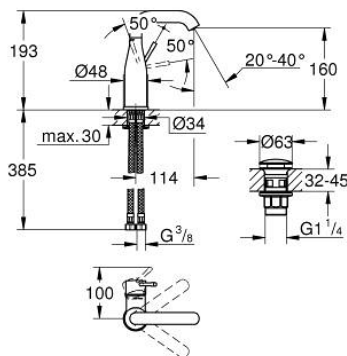

24 181 001 **ESSENCE SINGLE-LEVER BASIN MIXER 1/2"**
M-SIZE

PRODUCT DESCRIPTION

- Colour: chrome
- GROHE SilkMove 28 mm ceramic cartridge
- with temperature limiter
- GROHE LongLife finish
- GROHE EcoJoy - less water, perfect flow
- maximum flow rate (at 3 bar): 5 l/min
- GROHE AquaGuide adjustable mousseur
- GROHE FastFixation Plus installation system
- swivel spout with mousseur and stop limiter
- adjustable swivel area 0° / 150° / 360°
- smooth body
- waste-set with push-open plug
- flexible connection hoses

24 181 001 **ESSENCE SINGLE-LEVER BASIN MIXER 1/2"**
M-SIZE

SPARE PARTS, December 2021 – now

- 1: Lever (Spare part-nr. 46919000)
- 2: Cartridge (Spare part-nr. 46580000)
- 3: screw ring (Spare part-nr. 48591000)
- 4: Swivel tube spout (Spare part-nr. 13373000)
- 4.1: Mousseur (Spare part-nr. 48270000)
- 4.2: Sealing washer (Spare part-nr. 0128500M)
- 4.3: Safety ring (Spare part-nr. 4826600M)
- 5: Escutcheon (Spare part-nr. 48603000)
- 6: Shank mounting kit (Spare part-nr. 46645000)
- 7: Connection hose (Spare part-nr. 46255000)
- 8: Waste set with push-open plug (Spare part-nr. 65807000)
- 9: Mounting wrench (Spare part-nr. 19017000)*