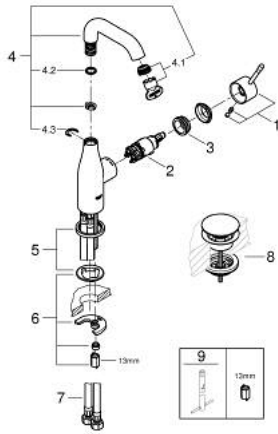

24 181 001 **ESSENCE SINGLE-LEVER BASIN MIXER 1/2"**
M-SIZE

PRODUCT DESCRIPTION

- Colour: chrome
- GROHE SilkMove 28 mm ceramic cartridge
- with temperature limiter
- GROHE LongLife finish
- GROHE EcoJoy - less water, perfect flow
- maximum flow rate (at 3 bar): 5 l/min
- GROHE AquaGuide adjustable mousseur
- GROHE FastFixation Plus installation system
- swivel spout with mousseur and stop limiter
- adjustable swivel area 0° / 150° / 360°
- smooth body
- waste-set with push-open plug
- flexible connection hoses

24 181 001 **ESSENCE SINGLE-LEVER BASIN MIXER 1/2"**
M-SIZE

SPARE PARTS, December 2021 – now

- 1: Lever (Spare part-nr. 46919000)
- 2: Cartridge (Spare part-nr. 46580000)
- 3: screw ring (Spare part-nr. 48591000)
- 4: Swivel tube spout (Spare part-nr. 13373000)
- 4.1: Mousseur (Spare part-nr. 48270000)
- 4.2: Sealing washer (Spare part-nr. 0128500M)
- 4.3: Safety ring (Spare part-nr. 4826600M)
- 5: Escutcheon (Spare part-nr. 48603000)
- 6: Shank mounting kit (Spare part-nr. 46645000)
- 7: Connection hose (Spare part-nr. 46255000)
- 8: Waste set with push-open plug (Spare part-nr. 65807000)
- 9: Mounting wrench (Spare part-nr. 19017000)*