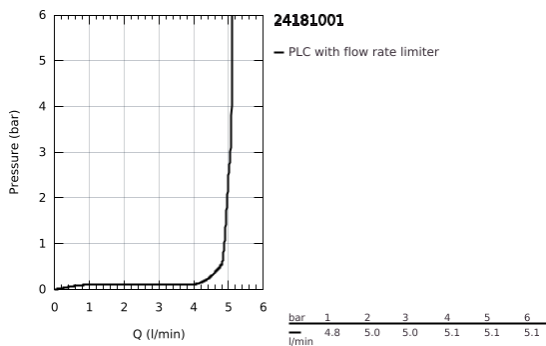

24 181 001 **ESSENCE SINGLE-LEVER BASIN MIXER 1/2"**
M-SIZE

PRODUCT DESCRIPTION

- Colour: chrome
- GROHE SilkMove 28 mm ceramic cartridge
- with temperature limiter
- GROHE LongLife finish
- GROHE EcoJoy - less water, perfect flow
- maximum flow rate (at 3 bar): 5 l/min
- GROHE AquaGuide adjustable mousseur
- GROHE FastFixation Plus installation system
- swivel spout with mousseur and stop limiter
- adjustable swivel area 0° / 150° / 360°
- smooth body
- waste-set with push-open plug
- flexible connection hoses

24 181 001 **ESSENCE SINGLE-LEVER BASIN MIXER 1/2"**
M-SIZE

SPARE PARTS, December 2021 – now

- 1: Lever (Spare part-nr. 46919000)
- 2: Cartridge (Spare part-nr. 46580000)
- 3: screw ring (Spare part-nr. 48591000)
- 4: Swivel tube spout (Spare part-nr. 13373000)
- 4.1: Mousseur (Spare part-nr. 48270000)
- 4.2: Sealing washer (Spare part-nr. 0128500M)
- 4.3: Safety ring (Spare part-nr. 4826600M)
- 5: Escutcheon (Spare part-nr. 48603000)
- 6: Shank mounting kit (Spare part-nr. 46645000)
- 7: Connection hose (Spare part-nr. 46255000)
- 8: Waste set with push-open plug (Spare part-nr. 65807000)
- 9: Mounting wrench (Spare part-nr. 19017000)*