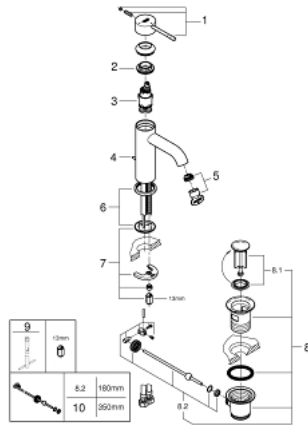

24 180 001 **ESSENCE SINGLE-LEVER BASIN MIXER 1/2"**
S-SIZE

PRODUCT DESCRIPTION

- Colour: chrome
- GROHE SilkMove 28 mm ceramic cartridge
- EcoMode - cold water flow in mid-lever position saves energy
- with temperature limiter
- GROHE LongLife finish
- GROHE EcoJoy - less water, perfect flow
- maximum flow rate (at 3 bar): 5 l/min
- GROHE AquaGuide adjustable mousseur
- GROHE FastFixation Plus installation system

- pop-up waste set 1 1/4"
- flexible connection hoses
- replaces Essence basin mixer 23 591 001

24 180 001 **ESSENCE SINGLE-LEVER BASIN MIXER 1/2"**
S-SIZE

SPARE PARTS, December 2021 – now

- 1: Lever (Spare part-nr. 46918000)
- 2: Fitting ring (Spare part-nr. 46715000)
- 3: Cartridge (Spare part-nr. 46580000)
- 4: Pop-up rod (Spare part-nr. 46739000)
- 5: Mousseur (Spare part-nr. 48270000)
- 6: Escutcheon (Spare part-nr. 48603000)
- 7: Shank mounting kit (Spare part-nr. 46645000)
- 8: Waste set 1 1/4" (Spare part-nr. 28910000)
- 8.1: Plug (Spare part-nr. 07182000)
- 8.2: Eccentric rod (Spare part-nr. 07052000)
- 9: Mounting wrench (Spare part-nr. 19017000)*
- 10: Eccentric rod (Spare part-nr. 07341000)*