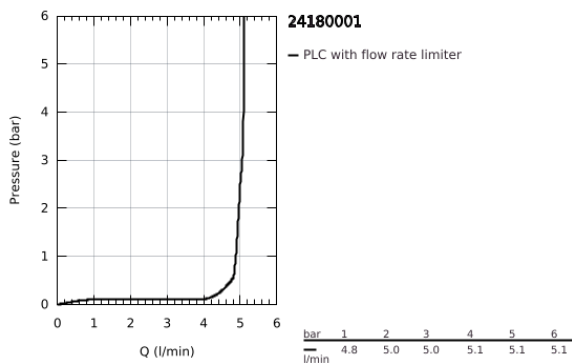

24 180 001 **ESSENCE SINGLE-LEVER BASIN MIXER 1/2"**
S-SIZE

PRODUCT DESCRIPTION

- Colour: chrome
- GROHE SilkMove 28 mm ceramic cartridge
- OpenCold - cold water flow in mid-lever position
- with temperature limiter
- GROHE LongLife finish
- GROHE EcoJoy - less water, perfect flow
- maximum flow rate (at 3 bar): 5 l/min
- GROHE AquaGuide adjustable mousseur
- GROHE FastFixation Plus installation system

- pop-up waste set 1 1/4"
- flexible connection hoses

24 180 001 **ESSENCE SINGLE-LEVER BASIN MIXER 1/2"**
S-SIZE

SPARE PARTS, December 2021 – now

- 1: Lever (Spare part-nr. 46918000)
- 2: Fitting ring (Spare part-nr. 46715000)
- 3: Cartridge (Spare part-nr. 46580000)
- 4: Pop-up rod (Spare part-nr. 46739000)
- 5: Mousseur (Spare part-nr. 48270000)
- 6: Escutcheon (Spare part-nr. 48603000)
- 7: Shank mounting kit (Spare part-nr. 46645000)
- 8: Waste set 1 1/4" (Spare part-nr. 28910000)
- 8.1: Plug (Spare part-nr. 07182000)
- 8.2: Eccentric rod (Spare part-nr. 07052000)
- 9: Mounting wrench (Spare part-nr. 19017000)*
- 10: Eccentric rod (Spare part-nr. 07341000)*