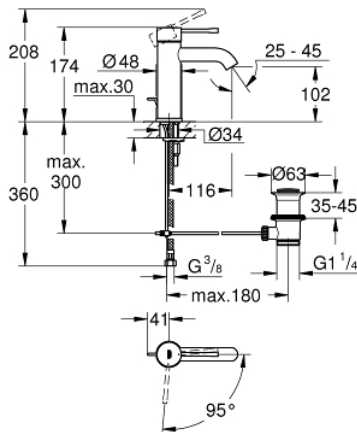

24 180 001 **ESSENCE SINGLE-LEVER BASIN MIXER 1/2"**
S-SIZE

PRODUCT DESCRIPTION

- Colour: chrome
- GROHE SilkMove 28 mm ceramic cartridge
- EcoMode - cold water flow in mid-lever position saves energy
- with temperature limiter
- GROHE LongLife finish
- GROHE EcoJoy - less water, perfect flow
- maximum flow rate (at 3 bar): 5 l/min
- GROHE AquaGuide adjustable mousseur
- GROHE FastFixation Plus installation system

- pop-up waste set 1 1/4"
- flexible connection hoses
- replaces Essence basin mixer 23 591 001

24 180 001 **ESSENCE SINGLE-LEVER BASIN MIXER 1/2"**
S-SIZE

SPARE PARTS, December 2021 – now

- 1: Lever (Spare part-nr. 46918000)
- 2: Fitting ring (Spare part-nr. 46715000)
- 3: Cartridge (Spare part-nr. 46580000)
- 4: Pop-up rod (Spare part-nr. 46739000)
- 5: Mousseur (Spare part-nr. 48270000)
- 6: Escutcheon (Spare part-nr. 48603000)
- 7: Shank mounting kit (Spare part-nr. 46645000)
- 8: Waste set 1 1/4" (Spare part-nr. 28910000)
- 8.1: Plug (Spare part-nr. 07182000)
- 8.2: Eccentric rod (Spare part-nr. 07052000)
- 9: Mounting wrench (Spare part-nr. 19017000)*
- 10: Eccentric rod (Spare part-nr. 07341000)*