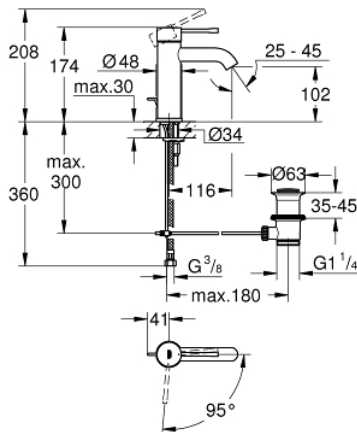

24 180 001 **ESSENCE SINGLE-LEVER BASIN MIXER 1/2"**
S-SIZE

PRODUCT DESCRIPTION

- Colour: chrome
- GROHE SilkMove 28 mm ceramic cartridge
- OpenCold - cold water flow in mid-lever position
- with temperature limiter
- GROHE LongLife finish
- GROHE EcoJoy - less water, perfect flow
- maximum flow rate (at 3 bar): 5 l/min
- GROHE AquaGuide adjustable mousseur
- GROHE FastFixation Plus installation system

- pop-up waste set 1 1/4"
- flexible connection hoses

24 180 001 **ESSENCE SINGLE-LEVER BASIN MIXER 1/2"**
S-SIZE

SPARE PARTS, December 2021 – now

- 1: Lever (Spare part-nr. 46918000)
- 2: Fitting ring (Spare part-nr. 46715000)
- 3: Cartridge (Spare part-nr. 46580000)
- 4: Pop-up rod (Spare part-nr. 46739000)
- 5: Mousseur (Spare part-nr. 48270000)
- 6: Escutcheon (Spare part-nr. 48603000)
- 7: Shank mounting kit (Spare part-nr. 46645000)
- 8: Waste set 1 1/4" (Spare part-nr. 28910000)
- 8.1: Plug (Spare part-nr. 07182000)
- 8.2: Eccentric rod (Spare part-nr. 07052000)
- 9: Mounting wrench (Spare part-nr. 19017000)*
- 10: Eccentric rod (Spare part-nr. 07341000)*