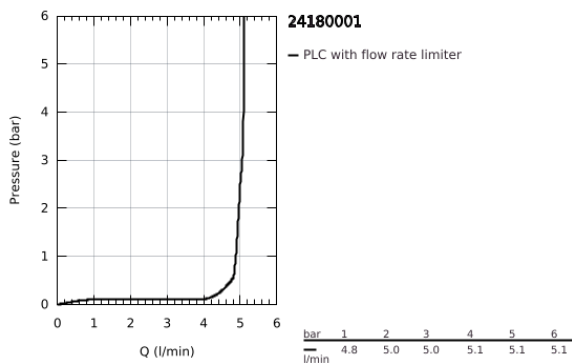

24 180 001 **ESSENCE SINGLE-LEVER BASIN MIXER 1/2"**
S-SIZE

PRODUCT DESCRIPTION

- Colour: chrome
- GROHE SilkMove 28 mm ceramic cartridge
- EcoMode - cold water flow in mid-lever position saves energy
- with temperature limiter
- GROHE LongLife finish
- GROHE EcoJoy - less water, perfect flow
- maximum flow rate (at 3 bar): 5 l/min
- GROHE AquaGuide adjustable mousseur
- GROHE FastFixation Plus installation system

- pop-up waste set 1 1/4"
- flexible connection hoses
- replaces Essence basin mixer 23 591 001

24 180 001 **ESSENCE SINGLE-LEVER BASIN MIXER 1/2"**
S-SIZE

SPARE PARTS, December 2021 – now

- 1: Lever (Spare part-nr. 46918000)
- 2: Fitting ring (Spare part-nr. 46715000)
- 3: Cartridge (Spare part-nr. 46580000)
- 4: Pop-up rod (Spare part-nr. 46739000)
- 5: Mousseur (Spare part-nr. 48270000)
- 6: Escutcheon (Spare part-nr. 48603000)
- 7: Shank mounting kit (Spare part-nr. 46645000)
- 8: Waste set 1 1/4" (Spare part-nr. 28910000)
- 8.1: Plug (Spare part-nr. 07182000)
- 8.2: Eccentric rod (Spare part-nr. 07052000)
- 9: Mounting wrench (Spare part-nr. 19017000)*
- 10: Eccentric rod (Spare part-nr. 07341000)*