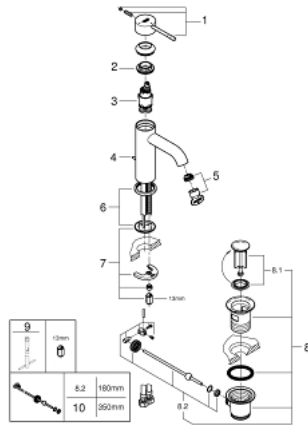

24 180 001 **ESSENCE SINGLE-LEVER BASIN MIXER 1/2"**
S-SIZE

PRODUCT DESCRIPTION

- Colour: chrome
- GROHE SilkMove 28 mm ceramic cartridge
- OpenCold - cold water flow in mid-lever position
- with temperature limiter
- GROHE LongLife finish
- GROHE EcoJoy - less water, perfect flow
- maximum flow rate (at 3 bar): 5 l/min
- GROHE AquaGuide adjustable mousseur
- GROHE FastFixation Plus installation system

- pop-up waste set 1 1/4"
- flexible connection hoses

24 180 001 **ESSENCE SINGLE-LEVER BASIN MIXER 1/2"**
S-SIZE

SPARE PARTS, December 2021 – now

- 1: Lever (Spare part-nr. 46918000)
- 2: Fitting ring (Spare part-nr. 46715000)
- 3: Cartridge (Spare part-nr. 46580000)
- 4: Pop-up rod (Spare part-nr. 46739000)
- 5: Mousseur (Spare part-nr. 48270000)
- 6: Escutcheon (Spare part-nr. 48603000)
- 7: Shank mounting kit (Spare part-nr. 46645000)
- 8: Waste set 1 1/4" (Spare part-nr. 28910000)
- 8.1: Plug (Spare part-nr. 07182000)
- 8.2: Eccentric rod (Spare part-nr. 07052000)
- 9: Mounting wrench (Spare part-nr. 19017000)*
- 10: Eccentric rod (Spare part-nr. 07341000)*