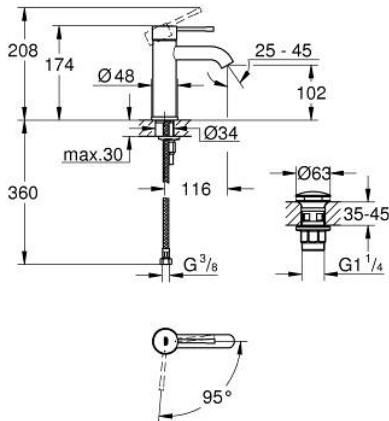

24 179 001 **ESSENCE SINGLE-LEVER BASIN MIXER 1/2"**
S-SIZE

PRODUCT DESCRIPTION

- Colour: chrome
- GROHE SilkMove 28 mm ceramic cartridge
- EcoMode - cold water flow in mid-lever position saves energy
- with temperature limiter
- GROHE LongLife finish
- GROHE EcoJoy - less water, perfect flow
- maximum flow rate (at 3 bar): 5 l/min
- GROHE FastFixation Plus installation system
- smooth body
- waste-set with push-open plug
- flexible connection hoses
- replaces Essence basin mixer 23 797 001

24 179 001 **ESSENCE SINGLE-LEVER BASIN MIXER 1/2"**
S-SIZE

SPARE PARTS, December 2021 – now

- 1: Lever (Spare part-nr. 46918000)
 - 2: Fitting ring (Spare part-nr. 46715000)
 - 3: Cartridge (Spare part-nr. 46580000)
 - 4: Mousseur (Spare part-nr. 48270000)
 - 5: Escutcheon (Spare part-nr. 48603000)
 - 6: Shank mounting kit (Spare part-nr. 46645000)
 - 7: Waste set with push-open plug (Spare part-nr. 65807000)
 - 8: Mounting wrench (Spare part-nr. 19017000)*
- * Optional accessories