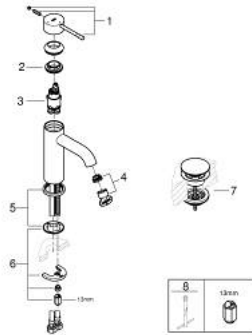

24 179 001 **ESSENCE SINGLE-LEVER BASIN MIXER 1/2"**
S-SIZE

PRODUCT DESCRIPTION

- Colour: chrome
- GROHE SilkMove 28 mm ceramic cartridge
- OpenCold - cold water flow in mid-lever position
- with temperature limiter
- GROHE LongLife finish
- GROHE EcoJoy - less water, perfect flow
- maximum flow rate (at 3 bar): 5 l/min
- GROHE FastFixation Plus installation system
- smooth body
- waste-set with push-open plug
- flexible connection hoses

24 179 001 **ESSENCE SINGLE-LEVER BASIN MIXER 1/2"**
S-SIZE

SPARE PARTS, December 2021 – now

- 1: Lever (Spare part-nr. 46918000)
 - 2: Fitting ring (Spare part-nr. 46715000)
 - 3: Cartridge (Spare part-nr. 46580000)
 - 4: Mousseur (Spare part-nr. 48270000)
 - 5: Escutcheon (Spare part-nr. 48603000)
 - 6: Shank mounting kit (Spare part-nr. 46645000)
 - 7: Waste set with push-open plug (Spare part-nr. 65807000)
 - 8: Mounting wrench (Spare part-nr. 19017000)*
- * Optional accessories