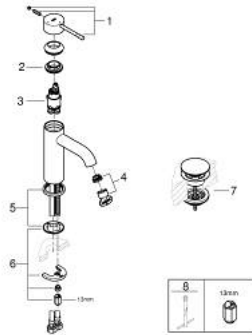

24 179 001 **ESSENCE SINGLE-LEVER BASIN MIXER 1/2"**
S-SIZE

PRODUCT DESCRIPTION

- Colour: chrome
- GROHE SilkMove 28 mm ceramic cartridge
- EcoMode - cold water flow in mid-lever position saves energy
- with temperature limiter
- GROHE LongLife finish
- GROHE EcoJoy - less water, perfect flow
- maximum flow rate (at 3 bar): 5 l/min
- GROHE FastFixation Plus installation system
- smooth body
- waste-set with push-open plug
- flexible connection hoses
- replaces Essence basin mixer 23 797 001

24 179 001 **ESSENCE SINGLE-LEVER BASIN MIXER 1/2"**
S-SIZE

SPARE PARTS, December 2021 – now

- 1: Lever (Spare part-nr. 46918000)
 - 2: Fitting ring (Spare part-nr. 46715000)
 - 3: Cartridge (Spare part-nr. 46580000)
 - 4: Mousseur (Spare part-nr. 48270000)
 - 5: Escutcheon (Spare part-nr. 48603000)
 - 6: Shank mounting kit (Spare part-nr. 46645000)
 - 7: Waste set with push-open plug (Spare part-nr. 65807000)
 - 8: Mounting wrench (Spare part-nr. 19017000)*
- * Optional accessories