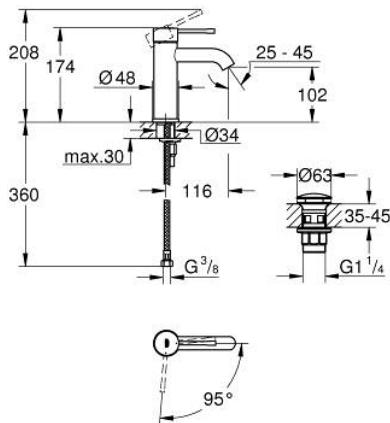

24 179 001 **ESSENCE SINGLE-LEVER BASIN MIXER 1/2"**
S-SIZE

PRODUCT DESCRIPTION

- Colour: chrome
- GROHE SilkMove 28 mm ceramic cartridge
- OpenCold - cold water flow in mid-lever position
- with temperature limiter
- GROHE LongLife finish
- GROHE EcoJoy - less water, perfect flow
- maximum flow rate (at 3 bar): 5 l/min
- GROHE FastFixation Plus installation system
- smooth body
- waste-set with push-open plug
- flexible connection hoses

24 179 001 **ESSENCE SINGLE-LEVER BASIN MIXER 1/2"**
S-SIZE

SPARE PARTS, December 2021 – now

- 1: Lever (Spare part-nr. 46918000)
 - 2: Fitting ring (Spare part-nr. 46715000)
 - 3: Cartridge (Spare part-nr. 46580000)
 - 4: Mousseur (Spare part-nr. 48270000)
 - 5: Escutcheon (Spare part-nr. 48603000)
 - 6: Shank mounting kit (Spare part-nr. 46645000)
 - 7: Waste set with push-open plug (Spare part-nr. 65807000)
 - 8: Mounting wrench (Spare part-nr. 19017000)*
- * Optional accessories