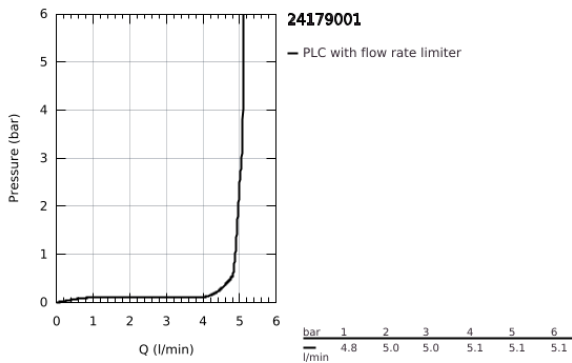

24 179 001 **ESSENCE SINGLE-LEVER BASIN MIXER 1/2"**
S-SIZE

PRODUCT DESCRIPTION

- Colour: chrome
- GROHE SilkMove 28 mm ceramic cartridge
- OpenCold - cold water flow in mid-lever position
- with temperature limiter
- GROHE LongLife finish
- GROHE EcoJoy - less water, perfect flow
- maximum flow rate (at 3 bar): 5 l/min
- GROHE FastFixation Plus installation system
- smooth body
- waste-set with push-open plug
- flexible connection hoses

24 179 001 **ESSENCE SINGLE-LEVER BASIN MIXER 1/2"**
S-SIZE

SPARE PARTS, December 2021 – now

- 1: Lever (Spare part-nr. 46918000)
 - 2: Fitting ring (Spare part-nr. 46715000)
 - 3: Cartridge (Spare part-nr. 46580000)
 - 4: Mousseur (Spare part-nr. 48270000)
 - 5: Escutcheon (Spare part-nr. 48603000)
 - 6: Shank mounting kit (Spare part-nr. 46645000)
 - 7: Waste set with push-open plug (Spare part-nr. 65807000)
 - 8: Mounting wrench (Spare part-nr. 19017000)*
- * Optional accessories