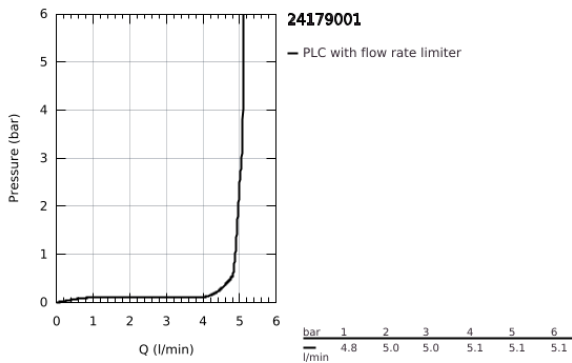

24 179 001 **ESSENCE SINGLE-LEVER BASIN MIXER 1/2"**
S-SIZE

PRODUCT DESCRIPTION

- Colour: chrome
- GROHE SilkMove 28 mm ceramic cartridge
- EcoMode - cold water flow in mid-lever position saves energy
- with temperature limiter
- GROHE LongLife finish
- GROHE EcoJoy - less water, perfect flow
- maximum flow rate (at 3 bar): 5 l/min
- GROHE FastFixation Plus installation system
- smooth body
- waste-set with push-open plug
- flexible connection hoses
- replaces Essence basin mixer 23 797 001

24 179 001 **ESSENCE SINGLE-LEVER BASIN MIXER 1/2"**
S-SIZE

SPARE PARTS, December 2021 – now

- 1: Lever (Spare part-nr. 46918000)
 - 2: Fitting ring (Spare part-nr. 46715000)
 - 3: Cartridge (Spare part-nr. 46580000)
 - 4: Mousseur (Spare part-nr. 48270000)
 - 5: Escutcheon (Spare part-nr. 48603000)
 - 6: Shank mounting kit (Spare part-nr. 46645000)
 - 7: Waste set with push-open plug (Spare part-nr. 65807000)
 - 8: Mounting wrench (Spare part-nr. 19017000)*
- * Optional accessories