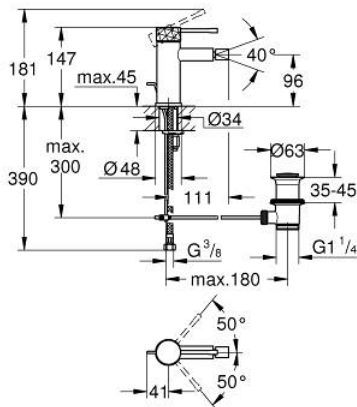

24 178 PF1 **ESSENCE SINGLE-LEVER BIDET MIXER 1/2"**
S-SIZE

PRODUCT DESCRIPTION

- Colour: crafted chrome
- crafted metal lever
- GROHE SilkMove 28 mm ceramic cartridge
- with temperature limiter
- GROHE LongLife finish
- GROHE EcoJoy - less water, perfect flow
- maximum flow rate (at 3 bar): 5 l/min
- GROHE FastFixation Plus installation system
- ball-joint mousseur
- pop-up waste set 1 1/4"
- flexible connection hoses
- Showroom+ exclusive

24 178 PF1 ESSENCE SINGLE-LEVER BIDET MIXER 1/2" S-SIZE

SPARE PARTS, March 2024 – now

- 1: Lever (Spare part-nr. 46917PF0)
 - 2: Fitting ring (Spare part-nr. 46715000)
 - 3: Cartridge (Spare part-nr. 46580000)
 - 4: Pop-up rod (Spare part-nr. 46739000)
 - 5: Mousseur (Spare part-nr. 13998000)
 - 6: Escutcheon (Spare part-nr. 48603000)
 - 7: Shank mounting kit (Spare part-nr. 46645000)
 - 8: Waste set 1 1/4" (Spare part-nr. 28910000)
 - 8.1: Plug (Spare part-nr. 07182000)
 - 8.2: Eccentric rod (Spare part-nr. 07052000)
 - 9: Mounting wrench (Spare part-nr. 19017000)*
 - 10: Eccentric rod (Spare part-nr. 07341000)*
- * Optional accessories