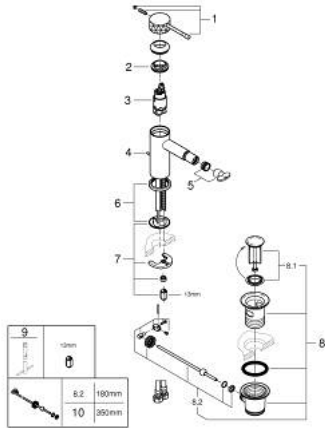

24 178 PF1 **ESSENCE SINGLE-LEVER BIDET MIXER 1/2"**
S-SIZE

PRODUCT DESCRIPTION

- Colour: crafted chrome
- crafted metal lever
- GROHE SilkMove 28 mm ceramic cartridge
- with temperature limiter
- GROHE LongLife finish
- GROHE EcoJoy - less water, perfect flow
- maximum flow rate (at 3 bar): 5 l/min
- GROHE FastFixation Plus installation system
- ball-joint mousseur
- pop-up waste set 1 1/4"
- flexible connection hoses
- Showroom+ exclusive

24 178 PF1 ESSENCE SINGLE-LEVER BIDET MIXER 1/2" S-SIZE

SPARE PARTS, March 2024 – now

- 1: Lever (Spare part-nr. 46917PF0)
 - 2: Fitting ring (Spare part-nr. 46715000)
 - 3: Cartridge (Spare part-nr. 46580000)
 - 4: Pop-up rod (Spare part-nr. 46739000)
 - 5: Mousseur (Spare part-nr. 13998000)
 - 6: Escutcheon (Spare part-nr. 48603000)
 - 7: Shank mounting kit (Spare part-nr. 46645000)
 - 8: Waste set 1 1/4" (Spare part-nr. 28910000)
 - 8.1: Plug (Spare part-nr. 07182000)
 - 8.2: Eccentric rod (Spare part-nr. 07052000)
 - 9: Mounting wrench (Spare part-nr. 19017000)*
 - 10: Eccentric rod (Spare part-nr. 07341000)*
- * Optional accessories