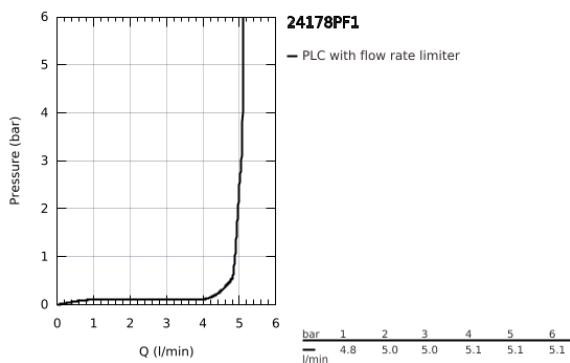

24 178 PF1 **ESSENCE SINGLE-LEVER BIDET MIXER 1/2"**
S-SIZE

PRODUCT DESCRIPTION

- Colour: crafted chrome
- crafted metal lever
- GROHE SilkMove 28 mm ceramic cartridge
- with temperature limiter
- GROHE LongLife finish
- GROHE EcoJoy - less water, perfect flow
- maximum flow rate (at 3 bar): 5 l/min
- GROHE FastFixation Plus installation system
- ball-joint mousseur
- pop-up waste set 1 1/4"
- flexible connection hoses
- Showroom+ exclusive

24 178 PF1 ESSENCE SINGLE-LEVER BIDET MIXER 1/2" S-SIZE

SPARE PARTS, March 2024 – now

- 1: Lever (Spare part-nr. 46917PF0)
 - 2: Fitting ring (Spare part-nr. 46715000)
 - 3: Cartridge (Spare part-nr. 46580000)
 - 4: Pop-up rod (Spare part-nr. 46739000)
 - 5: Mousseur (Spare part-nr. 13998000)
 - 6: Escutcheon (Spare part-nr. 48603000)
 - 7: Shank mounting kit (Spare part-nr. 46645000)
 - 8: Waste set 1 1/4" (Spare part-nr. 28910000)
 - 8.1: Plug (Spare part-nr. 07182000)
 - 8.2: Eccentric rod (Spare part-nr. 07052000)
 - 9: Mounting wrench (Spare part-nr. 19017000)*
 - 10: Eccentric rod (Spare part-nr. 07341000)*
- * Optional accessories