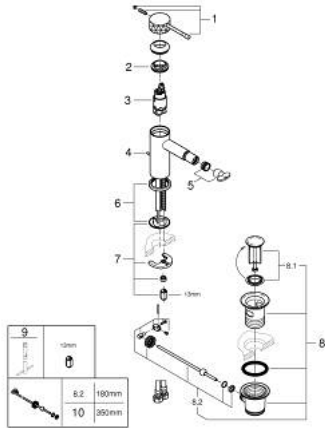

24 178 GF1 **ESSENCE SINGLE-LEVER BIDET MIXER 1/2"**
S-SIZE

PRODUCT DESCRIPTION

- Colour: brushed crafted cool sunrise
- crafted metal lever
- GROHE SilkMove 28 mm ceramic cartridge
- with temperature limiter
- GROHE LongLife finish
- GROHE EcoJoy - less water, perfect flow
- maximum flow rate (at 3 bar): 5 l/min
- GROHE FastFixation Plus installation system
- ball-joint mousseur
- pop-up waste set 1 1/4"
- flexible connection hoses

24 178 GF1 **ESSENCE SINGLE-LEVER BIDET MIXER 1/2"**
S-SIZE

SPARE PARTS, December 2024 – now

- 1: Lever (Spare part-nr. 46917GF0)
 - 2: Fitting ring (Spare part-nr. 46715000)
 - 3: Cartridge (Spare part-nr. 46580000)
 - 4: Pop-up rod (Spare part-nr. 46739GN0)
 - 5: Mousseur (Spare part-nr. 13998000)
 - 6: Escutcheon (Spare part-nr. 48603GN0)
 - 7: Shank mounting kit (Spare part-nr. 46645000)
 - 8: Waste set 1 1/4" (Spare part-nr. 28910GN0)
 - 8.1: Plug (Spare part-nr. 07182GN0)
 - 8.2: Eccentric rod (Spare part-nr. 07052000)
 - 9: Mounting wrench (Spare part-nr. 19017000)*
 - 10: Eccentric rod (Spare part-nr. 07341000)*
- * Optional accessories