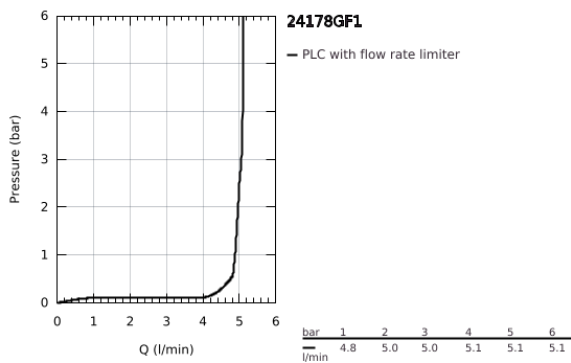

24 178 GF1 **ESSENCE SINGLE-LEVER BIDET MIXER 1/2"**
S-SIZE

PRODUCT DESCRIPTION

- Colour: brushed crafted cool sunrise
- crafted metal lever
- GROHE SilkMove 28 mm ceramic cartridge
- with temperature limiter
- GROHE LongLife finish
- GROHE EcoJoy - less water, perfect flow
- maximum flow rate (at 3 bar): 5 l/min
- GROHE FastFixation Plus installation system
- ball-joint mousseur
- pop-up waste set 1 1/4"
- flexible connection hoses

24 178 GF1 **ESSENCE SINGLE-LEVER BIDET MIXER 1/2"**
S-SIZE

SPARE PARTS, December 2024 – now

- 1: Lever (Spare part-nr. 46917GF0)
 - 2: Fitting ring (Spare part-nr. 46715000)
 - 3: Cartridge (Spare part-nr. 46580000)
 - 4: Pop-up rod (Spare part-nr. 46739GN0)
 - 5: Mousseur (Spare part-nr. 13998000)
 - 6: Escutcheon (Spare part-nr. 48603GN0)
 - 7: Shank mounting kit (Spare part-nr. 46645000)
 - 8: Waste set 1 1/4" (Spare part-nr. 28910GN0)
 - 8.1: Plug (Spare part-nr. 07182GN0)
 - 8.2: Eccentric rod (Spare part-nr. 07052000)
 - 9: Mounting wrench (Spare part-nr. 19017000)*
 - 10: Eccentric rod (Spare part-nr. 07341000)*
- * Optional accessories