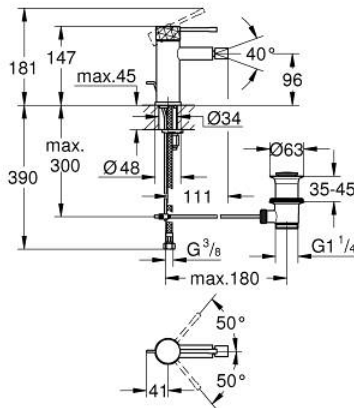

24 178 GF1 **ESSENCE SINGLE-LEVER BIDET MIXER 1/2"**
S-SIZE

PRODUCT DESCRIPTION

- Colour: brushed crafted cool sunrise
- crafted metal lever
- GROHE SilkMove 28 mm ceramic cartridge
- with temperature limiter
- GROHE LongLife finish
- GROHE EcoJoy - less water, perfect flow
- maximum flow rate (at 3 bar): 5 l/min
- GROHE FastFixation Plus installation system
- ball-joint mousseur
- pop-up waste set 1 1/4"
- flexible connection hoses

24 178 GF1 **ESSENCE SINGLE-LEVER BIDET MIXER 1/2"**
S-SIZE

SPARE PARTS, December 2024 – now

- 1: Lever (Spare part-nr. 46917GF0)
 - 2: Fitting ring (Spare part-nr. 46715000)
 - 3: Cartridge (Spare part-nr. 46580000)
 - 4: Pop-up rod (Spare part-nr. 46739GN0)
 - 5: Mousseur (Spare part-nr. 13998000)
 - 6: Escutcheon (Spare part-nr. 48603GN0)
 - 7: Shank mounting kit (Spare part-nr. 46645000)
 - 8: Waste set 1 1/4" (Spare part-nr. 28910GN0)
 - 8.1: Plug (Spare part-nr. 07182GN0)
 - 8.2: Eccentric rod (Spare part-nr. 07052000)
 - 9: Mounting wrench (Spare part-nr. 19017000)*
 - 10: Eccentric rod (Spare part-nr. 07341000)*
- * Optional accessories