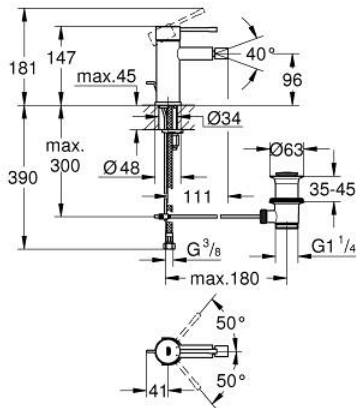

24 178 DL1 **ESSENCE SINGLE-LEVER BIDET MIXER 1/2"**  
**S-SIZE**

**PRODUCT DESCRIPTION**

- Colour: brushed warm sunset
- GROHE SilkMove 28 mm ceramic cartridge
- with temperature limiter
- GROHE LongLife finish
- GROHE EcoJoy - less water, perfect flow
- maximum flow rate (at 3 bar): 5 l/min
- GROHE FastFixation Plus installation system
- ball-joint mousseur
- pop-up waste set 1 1/4"
- flexible connection hoses

## 24 178 DL1 ESSENCE SINGLE-LEVER BIDET MIXER 1/2" S-SIZE

### SPARE PARTS, February 2022 – now

- 1: Lever (Spare part-nr. 46917DL0)
  - 2: Fitting ring (Spare part-nr. 46715000)
  - 3: Cartridge (Spare part-nr. 46580000)
  - 4: lift rod (Spare part-nr. 46739DL0)
  - 5: Mousseur (Spare part-nr. 13998000)
  - 6: Escutcheon (Spare part-nr. 48603DL0)
  - 7: Shank mounting kit (Spare part-nr. 46645000)
  - 8: Waste set 1 1/4" (Spare part-nr. 28910DL0)
  - 8.1: Plug (Spare part-nr. 07182DL0)
  - 8.2: Eccentric rod (Spare part-nr. 07052000)
  - 9: Mounting wrench (Spare part-nr. 19017000)\*
  - 10: Eccentric rod (Spare part-nr. 07341000)\*
- \* Optional accessories