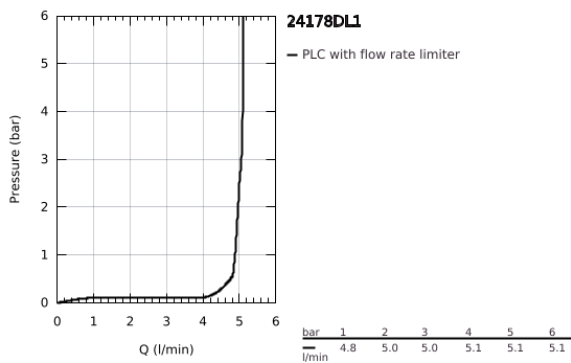

24 178 DL1 **ESSENCE SINGLE-LEVER BIDET MIXER 1/2"**  
**S-SIZE**

**PRODUCT DESCRIPTION**

- Colour: brushed warm sunset
- GROHE SilkMove 28 mm ceramic cartridge
- with temperature limiter
- GROHE LongLife finish
- GROHE EcoJoy - less water, perfect flow
- maximum flow rate (at 3 bar): 5 l/min
- GROHE FastFixation Plus installation system
- ball-joint mousseur
- pop-up waste set 1 1/4"
- flexible connection hoses

## 24 178 DL1 ESSENCE SINGLE-LEVER BIDET MIXER 1/2" S-SIZE