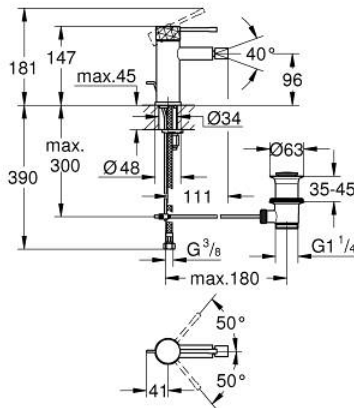

24 178 DE1 **ESSENCE SINGLE-LEVER BIDET MIXER 1/2"**
S-SIZE

PRODUCT DESCRIPTION

- Colour: brushed crafted warm sunset
- crafted metal lever
- GROHE SilkMove 28 mm ceramic cartridge
- with temperature limiter
- GROHE LongLife finish
- GROHE EcoJoy - less water, perfect flow
- maximum flow rate (at 3 bar): 5 l/min
- GROHE FastFixation Plus installation system
- ball-joint mousseur
- pop-up waste set 1 1/4"
- flexible connection hoses

24 178 DE1 ESSENCE SINGLE-LEVER BIDET MIXER 1/2" S-SIZE

SPARE PARTS, December 2024 – now

- 1: Lever (Spare part-nr. 46917DE0)
 - 2: Fitting ring (Spare part-nr. 46715000)
 - 3: Cartridge (Spare part-nr. 46580000)
 - 4: lift rod (Spare part-nr. 46739DL0)
 - 5: Mousseur (Spare part-nr. 13998000)
 - 6: Escutcheon (Spare part-nr. 48603DL0)
 - 7: Shank mounting kit (Spare part-nr. 46645000)
 - 8: Waste set 1 1/4" (Spare part-nr. 28910DL0)
 - 8.1: Plug (Spare part-nr. 07182DL0)
 - 8.2: Eccentric rod (Spare part-nr. 07052000)
 - 9: Mounting wrench (Spare part-nr. 19017000)*
 - 10: Eccentric rod (Spare part-nr. 07341000)*
- * Optional accessories