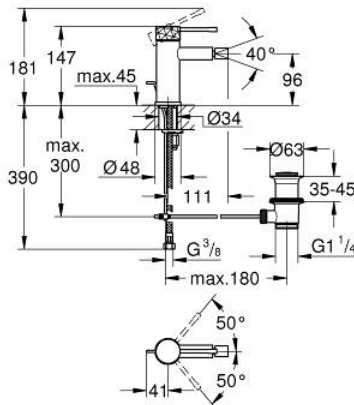

24 178 DE1 **ESSENCE SINGLE-LEVER BIDET MIXER 1/2"**
S-SIZE

PRODUCT DESCRIPTION

- Colour: brushed crafted warm sunset
- crafted metal lever
- GROHE SilkMove 28 mm ceramic cartridge
- with temperature limiter
- GROHE LongLife finish
- GROHE EcoJoy - less water, perfect flow
- maximum flow rate (at 3 bar): 5 l/min
- GROHE FastFixation Plus installation system
- ball-joint mousseur
- pop-up waste set 1 1/4"
- flexible connection hoses

24 178 DE1 ESSENCE SINGLE-LEVER BIDET MIXER 1/2" S-SIZE

SPARE PARTS, December 2024 – now

- 1: Lever (Spare part-nr. 46917DE0)
 - 2: Fitting ring (Spare part-nr. 46715000)
 - 3: Cartridge (Spare part-nr. 46580000)
 - 4: lift rod (Spare part-nr. 46739DL0)
 - 5: Mousseur (Spare part-nr. 13998000)
 - 6: Escutcheon (Spare part-nr. 48603DL0)
 - 7: Shank mounting kit (Spare part-nr. 46645000)
 - 8: Waste set 1 1/4" (Spare part-nr. 28910DL0)
 - 8.1: Plug (Spare part-nr. 07182DL0)
 - 8.2: Eccentric rod (Spare part-nr. 07052000)
 - 9: Mounting wrench (Spare part-nr. 19017000)*
 - 10: Eccentric rod (Spare part-nr. 07341000)*
- * Optional accessories