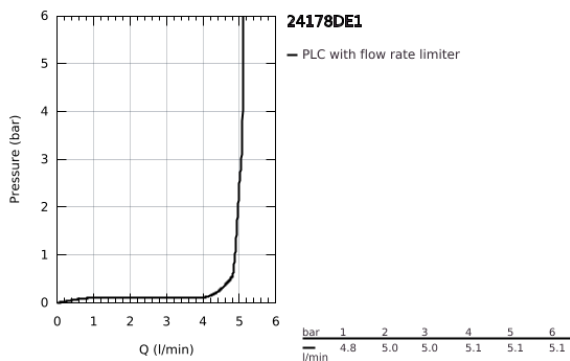

24 178 DE1 **ESSENCE SINGLE-LEVER BIDET MIXER 1/2"**
S-SIZE

PRODUCT DESCRIPTION

- Colour: brushed crafted warm sunset
- crafted metal lever
- GROHE SilkMove 28 mm ceramic cartridge
- with temperature limiter
- GROHE LongLife finish
- GROHE EcoJoy - less water, perfect flow
- maximum flow rate (at 3 bar): 5 l/min
- GROHE FastFixation Plus installation system
- ball-joint mousseur
- pop-up waste set 1 1/4"
- flexible connection hoses

24 178 DE1 ESSENCE SINGLE-LEVER BIDET MIXER 1/2" S-SIZE

SPARE PARTS, December 2024 – now

- 1: Lever (Spare part-nr. 46917DE0)
 - 2: Fitting ring (Spare part-nr. 46715000)
 - 3: Cartridge (Spare part-nr. 46580000)
 - 4: lift rod (Spare part-nr. 46739DL0)
 - 5: Mousseur (Spare part-nr. 13998000)
 - 6: Escutcheon (Spare part-nr. 48603DL0)
 - 7: Shank mounting kit (Spare part-nr. 46645000)
 - 8: Waste set 1 1/4" (Spare part-nr. 28910DL0)
 - 8.1: Plug (Spare part-nr. 07182DL0)
 - 8.2: Eccentric rod (Spare part-nr. 07052000)
 - 9: Mounting wrench (Spare part-nr. 19017000)*
 - 10: Eccentric rod (Spare part-nr. 07341000)*
- * Optional accessories