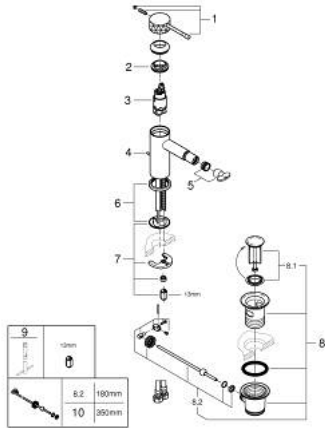

24 178 DE1 **ESSENCE SINGLE-LEVER BIDET MIXER 1/2"**
S-SIZE

PRODUCT DESCRIPTION

- Colour: brushed crafted warm sunset
- crafted metal lever
- GROHE SilkMove 28 mm ceramic cartridge
- with temperature limiter
- GROHE LongLife finish
- GROHE EcoJoy - less water, perfect flow
- maximum flow rate (at 3 bar): 5 l/min
- GROHE FastFixation Plus installation system
- ball-joint mousseur
- pop-up waste set 1 1/4"
- flexible connection hoses

24 178 DE1 ESSENCE SINGLE-LEVER BIDET MIXER 1/2" S-SIZE

SPARE PARTS, December 2024 – now

- 1: Lever (Spare part-nr. 46917DE0)
 - 2: Fitting ring (Spare part-nr. 46715000)
 - 3: Cartridge (Spare part-nr. 46580000)
 - 4: lift rod (Spare part-nr. 46739DL0)
 - 5: Mousseur (Spare part-nr. 13998000)
 - 6: Escutcheon (Spare part-nr. 48603DL0)
 - 7: Shank mounting kit (Spare part-nr. 46645000)
 - 8: Waste set 1 1/4" (Spare part-nr. 28910DL0)
 - 8.1: Plug (Spare part-nr. 07182DL0)
 - 8.2: Eccentric rod (Spare part-nr. 07052000)
 - 9: Mounting wrench (Spare part-nr. 19017000)*
 - 10: Eccentric rod (Spare part-nr. 07341000)*
- * Optional accessories