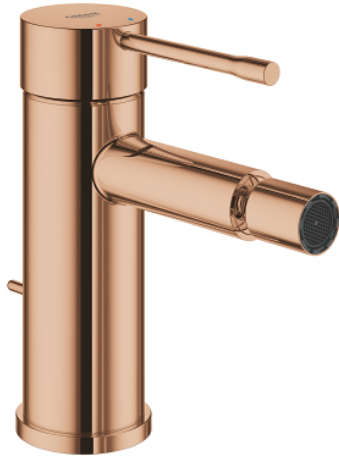

24 178 DA1 **ESSENCE SINGLE-LEVER BIDET MIXER 1/2"**
S-SIZE

PRODUCT DESCRIPTION

- Colour: warm sunset
- GROHE SilkMove 28 mm ceramic cartridge
- with temperature limiter
- GROHE LongLife finish
- GROHE EcoJoy - less water, perfect flow
- maximum flow rate (at 3 bar): 5 l/min
- GROHE FastFixation Plus installation system
- ball-joint mousseur
- pop-up waste set 1 1/4"
- flexible connection hoses

24 178 DA1 **ESSENCE SINGLE-LEVER BIDET MIXER 1/2"**
S-SIZE

SPARE PARTS, February 2022 – now

- 1: Lever (Spare part-nr. 46917DA0)
 - 2: Fitting ring (Spare part-nr. 46715000)
 - 3: Cartridge (Spare part-nr. 46580000)
 - 4: lift rod (Spare part-nr. 46739DA0)
 - 5: Mousseur (Spare part-nr. 13998000)
 - 6: Escutcheon (Spare part-nr. 48603DA0)
 - 7: Shank mounting kit (Spare part-nr. 46645000)
 - 8: Waste set 1 1/4" (Spare part-nr. 28910DA0)
 - 8.1: Plug (Spare part-nr. 07182DA0)
 - 8.2: Eccentric rod (Spare part-nr. 07052000)
 - 9: Mounting wrench (Spare part-nr. 19017000)*
 - 10: Eccentric rod (Spare part-nr. 07341000)*
- * Optional accessories