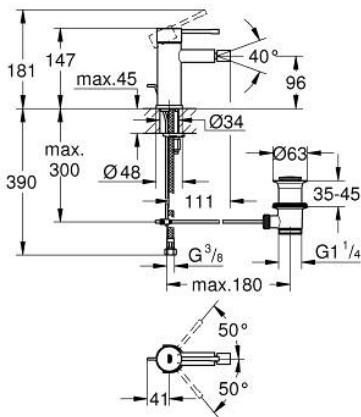

24 178 DA1 **ESSENCE SINGLE-LEVER BIDET MIXER 1/2"**
S-SIZE

PRODUCT DESCRIPTION

- Colour: warm sunset
- GROHE SilkMove 28 mm ceramic cartridge
- with temperature limiter
- GROHE LongLife finish
- GROHE EcoJoy - less water, perfect flow
- maximum flow rate (at 3 bar): 5 l/min
- GROHE FastFixation Plus installation system
- ball-joint mousseur
- pop-up waste set 1 1/4"
- flexible connection hoses

24 178 DA1 **ESSENCE SINGLE-LEVER BIDET MIXER 1/2"**
S-SIZE

SPARE PARTS, February 2022 – now

- 1: Lever (Spare part-nr. 46917DA0)
 - 2: Fitting ring (Spare part-nr. 46715000)
 - 3: Cartridge (Spare part-nr. 46580000)
 - 4: lift rod (Spare part-nr. 46739DA0)
 - 5: Mousseur (Spare part-nr. 13998000)
 - 6: Escutcheon (Spare part-nr. 48603DA0)
 - 7: Shank mounting kit (Spare part-nr. 46645000)
 - 8: Waste set 1 1/4" (Spare part-nr. 28910DA0)
 - 8.1: Plug (Spare part-nr. 07182DA0)
 - 8.2: Eccentric rod (Spare part-nr. 07052000)
 - 9: Mounting wrench (Spare part-nr. 19017000)*
 - 10: Eccentric rod (Spare part-nr. 07341000)*
- * Optional accessories