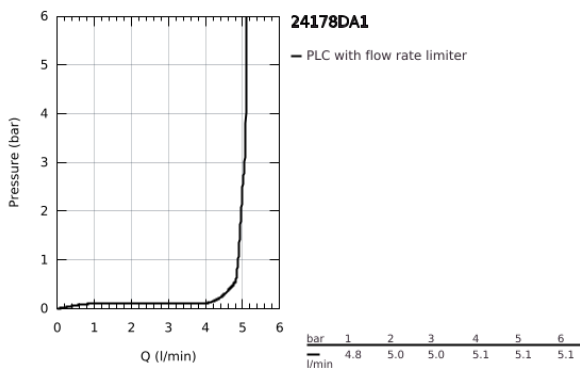

24 178 DA1 **ESSENCE SINGLE-LEVER BIDET MIXER 1/2"**
S-SIZE

PRODUCT DESCRIPTION

- Colour: warm sunset
- GROHE SilkMove 28 mm ceramic cartridge
- with temperature limiter
- GROHE LongLife finish
- GROHE EcoJoy - less water, perfect flow
- maximum flow rate (at 3 bar): 5 l/min
- GROHE FastFixation Plus installation system
- ball-joint mousseur
- pop-up waste set 1 1/4"
- flexible connection hoses

24 178 DA1 **ESSENCE SINGLE-LEVER BIDET MIXER 1/2"**
S-SIZE

SPARE PARTS, February 2022 – now

- 1: Lever (Spare part-nr. 46917DA0)
 - 2: Fitting ring (Spare part-nr. 46715000)
 - 3: Cartridge (Spare part-nr. 46580000)
 - 4: lift rod (Spare part-nr. 46739DA0)
 - 5: Mousseur (Spare part-nr. 13998000)
 - 6: Escutcheon (Spare part-nr. 48603DA0)
 - 7: Shank mounting kit (Spare part-nr. 46645000)
 - 8: Waste set 1 1/4" (Spare part-nr. 28910DA0)
 - 8.1: Plug (Spare part-nr. 07182DA0)
 - 8.2: Eccentric rod (Spare part-nr. 07052000)
 - 9: Mounting wrench (Spare part-nr. 19017000)*
 - 10: Eccentric rod (Spare part-nr. 07341000)*
- * Optional accessories