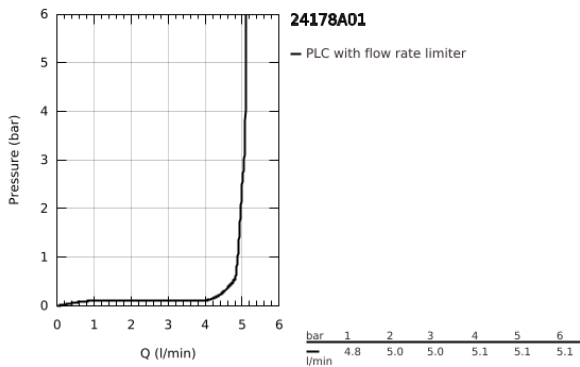

24 178 A01 **ESSENCE SINGLE-LEVER BIDET MIXER 1/2"**
S-SIZE

PRODUCT DESCRIPTION

- Colour: hard graphite
- GROHE SilkMove 28 mm ceramic cartridge
- with temperature limiter
- GROHE LongLife finish
- GROHE EcoJoy - less water, perfect flow
- maximum flow rate (at 3 bar): 5 l/min
- GROHE FastFixation Plus installation system
- ball-joint mousseur
- pop-up waste set 1 1/4"
- flexible connection hoses

24 178 A01 ESSENCE SINGLE-LEVER BIDET MIXER 1/2" S-SIZE

SPARE PARTS, February 2022 – now

- 1: Lever (Spare part-nr. 46917A00)
 - 2: Fitting ring (Spare part-nr. 46715000)
 - 3: Cartridge (Spare part-nr. 46580000)
 - 4: Pop-up rod (Spare part-nr. 46739A00)
 - 5: Mousseur (Spare part-nr. 13998000)
 - 6: Escutcheon (Spare part-nr. 48603A00)
 - 7: Shank mounting kit (Spare part-nr. 46645000)
 - 8: Waste set 1 1/4" (Spare part-nr. 28910A00)
 - 8.1: Plug (Spare part-nr. 07182A00)
 - 8.2: Eccentric rod (Spare part-nr. 07052000)
 - 9: Mounting wrench (Spare part-nr. 19017000)*
 - 10: Eccentric rod (Spare part-nr. 07341000)*
- * Optional accessories