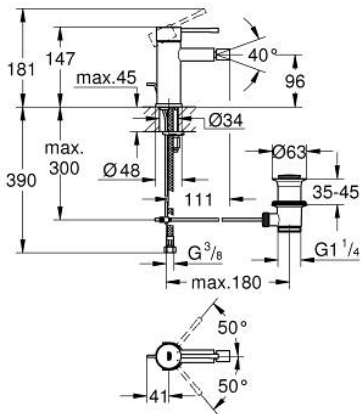

24 178 A01 **ESSENCE SINGLE-LEVER BIDET MIXER 1/2"**
S-SIZE

PRODUCT DESCRIPTION

- Colour: hard graphite
- GROHE SilkMove 28 mm ceramic cartridge
- with temperature limiter
- GROHE LongLife finish
- GROHE EcoJoy - less water, perfect flow
- maximum flow rate (at 3 bar): 5 l/min
- GROHE FastFixation Plus installation system
- ball-joint mousseur
- pop-up waste set 1 1/4"
- flexible connection hoses

24 178 A01 ESSENCE SINGLE-LEVER BIDET MIXER 1/2" S-SIZE

SPARE PARTS, February 2022 – now

- 1: Lever (Spare part-nr. 46917A00)
 - 2: Fitting ring (Spare part-nr. 46715000)
 - 3: Cartridge (Spare part-nr. 46580000)
 - 4: Pop-up rod (Spare part-nr. 46739A00)
 - 5: Mousseur (Spare part-nr. 13998000)
 - 6: Escutcheon (Spare part-nr. 48603A00)
 - 7: Shank mounting kit (Spare part-nr. 46645000)
 - 8: Waste set 1 1/4" (Spare part-nr. 28910A00)
 - 8.1: Plug (Spare part-nr. 07182A00)
 - 8.2: Eccentric rod (Spare part-nr. 07052000)
 - 9: Mounting wrench (Spare part-nr. 19017000)*
 - 10: Eccentric rod (Spare part-nr. 07341000)*
- * Optional accessories