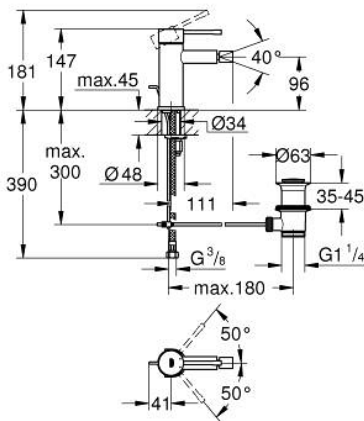

24 178 001 **ESSENCE SINGLE-LEVER BIDET MIXER 1/2"**
S-SIZE

PRODUCT DESCRIPTION

- Colour: chrome
- GROHE SilkMove 28 mm ceramic cartridge
- with temperature limiter
- GROHE LongLife finish
- GROHE EcoJoy - less water, perfect flow
- maximum flow rate (at 3 bar): 5 l/min
- GROHE FastFixation Plus installation system
- ball-joint mousseur
- pop-up waste set 1 1/4"
- flexible connection hoses

24 178 001 **ESSENCE SINGLE-LEVER BIDET MIXER 1/2"**
S-SIZE

SPARE PARTS, February 2022 – now

- 1: Lever (Spare part-nr. 46917000)
 - 2: Fitting ring (Spare part-nr. 46715000)
 - 3: Cartridge (Spare part-nr. 46580000)
 - 4: Pop-up rod (Spare part-nr. 46739000)
 - 5: Mousseur (Spare part-nr. 13998000)
 - 6: Escutcheon (Spare part-nr. 48603000)
 - 7: Shank mounting kit (Spare part-nr. 46645000)
 - 8: Waste set 1 1/4" (Spare part-nr. 28910000)
 - 8.1: Plug (Spare part-nr. 07182000)
 - 8.2: Eccentric rod (Spare part-nr. 07052000)
 - 9: Mounting wrench (Spare part-nr. 19017000)*
 - 10: Eccentric rod (Spare part-nr. 07341000)*
- * Optional accessories