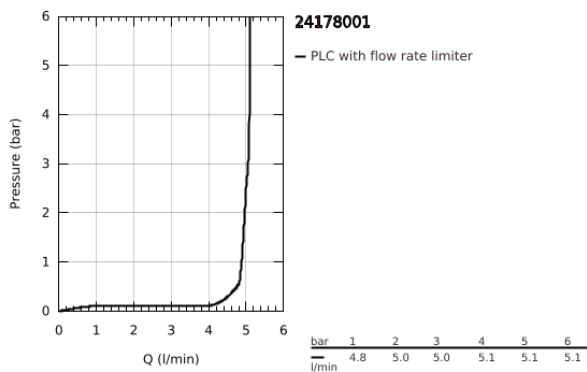

24 178 001 **ESSENCE SINGLE-LEVER BIDET MIXER 1/2"**
S-SIZE

PRODUCT DESCRIPTION

- Colour: chrome
- GROHE SilkMove 28 mm ceramic cartridge
- with temperature limiter
- GROHE LongLife finish
- GROHE EcoJoy - less water, perfect flow
- maximum flow rate (at 3 bar): 5 l/min
- GROHE FastFixation Plus installation system
- ball-joint mousseur
- pop-up waste set 1 1/4"
- flexible connection hoses

24 178 001 **ESSENCE SINGLE-LEVER BIDET MIXER 1/2"**
S-SIZE

SPARE PARTS, February 2022 – now

- 1: Lever (Spare part-nr. 46917000)
 - 2: Fitting ring (Spare part-nr. 46715000)
 - 3: Cartridge (Spare part-nr. 46580000)
 - 4: Pop-up rod (Spare part-nr. 46739000)
 - 5: Mousseur (Spare part-nr. 13998000)
 - 6: Escutcheon (Spare part-nr. 48603000)
 - 7: Shank mounting kit (Spare part-nr. 46645000)
 - 8: Waste set 1 1/4" (Spare part-nr. 28910000)
 - 8.1: Plug (Spare part-nr. 07182000)
 - 8.2: Eccentric rod (Spare part-nr. 07052000)
 - 9: Mounting wrench (Spare part-nr. 19017000)*
 - 10: Eccentric rod (Spare part-nr. 07341000)*
- * Optional accessories