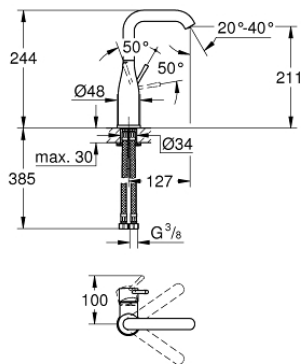

24 177 KF1 ESSENCE SINGLE-LEVER BASIN MIXER 1/2" L-SIZE

PRODUCT DESCRIPTION

- Colour: phantom black
- GROHE SilkMove 28 mm ceramic cartridge
- with temperature limiter
- GROHE EcoJoy - less water, perfect flow
- maximum flow rate (at 3 bar): 5 l/min
- GROHE AquaGuide adjustable mousseur
- GROHE FastFixation Plus installation system
- swivel spout with mousseur and stop limiter
- adjustable swivel area 0° / 150° / 360°
- smooth body
- flexible connection hoses

24 177 KF1 ESSENCE SINGLE-LEVER BASIN MIXER 1/2" L-SIZE

SPARE PARTS, March 2022 – now

- 1: Lever (Spare part-nr. 46919KF0)
 - 2: Cartridge (Spare part-nr. 46580000)
 - 3: screw ring (Spare part-nr. 48591000)
 - 4: Swivel tube spout (Spare part-nr. 13374KF0)
 - 5: Escutcheon (Spare part-nr. 48603KF0)
 - 6: Shank mounting kit (Spare part-nr. 46645000)
 - 7: Mounting wrench (Spare part-nr. 19017000)*
 - 8: Waste set with push-open plug (Spare part-nr. 65807KF0)*
- * Optional accessories