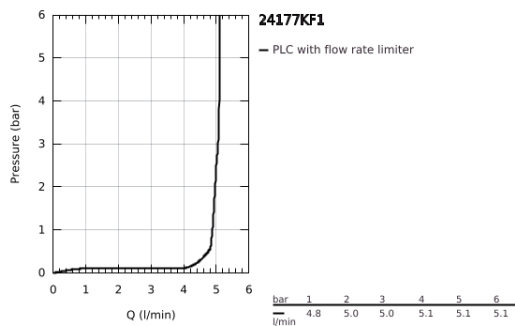

24 177 KF1 ESSENCE SINGLE-LEVER BASIN MIXER 1/2" L-SIZE

PRODUCT DESCRIPTION

- Colour: phantom black
- GROHE SilkMove 28 mm ceramic cartridge
- with temperature limiter
- GROHE EcoJoy - less water, perfect flow
- maximum flow rate (at 3 bar): 5 l/min
- GROHE AquaGuide adjustable mousseur
- GROHE FastFixation Plus installation system
- swivel spout with mousseur and stop limiter
- adjustable swivel area 0° / 150° / 360°
- smooth body
- flexible connection hoses

24 177 KF1 ESSENCE SINGLE-LEVER BASIN MIXER 1/2" L-SIZE

SPARE PARTS, March 2022 – now

- 1: Lever (Spare part-nr. 46919KF0)
 - 2: Cartridge (Spare part-nr. 46580000)
 - 3: screw ring (Spare part-nr. 48591000)
 - 4: Swivel tube spout (Spare part-nr. 13374KF0)
 - 5: Escutcheon (Spare part-nr. 48603KF0)
 - 6: Shank mounting kit (Spare part-nr. 46645000)
 - 7: Mounting wrench (Spare part-nr. 19017000)*
 - 8: Waste set with push-open plug (Spare part-nr. 65807KF0)*
- * Optional accessories