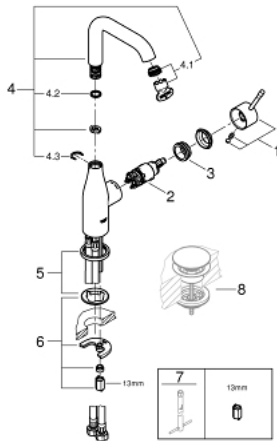

24 177 KF1 ESSENCE SINGLE-LEVER BASIN MIXER 1/2" L-SIZE

PRODUCT DESCRIPTION

- Colour: phantom black
- GROHE SilkMove 28 mm ceramic cartridge
- with temperature limiter
- GROHE EcoJoy - less water, perfect flow
- maximum flow rate (at 3 bar): 5 l/min
- GROHE AquaGuide adjustable mousseur
- GROHE FastFixation Plus installation system
- swivel spout with mousseur and stop limiter
- adjustable swivel area 0° / 150° / 360°
- smooth body
- flexible connection hoses

24 177 KF1 ESSENCE SINGLE-LEVER BASIN MIXER 1/2" L-SIZE

SPARE PARTS, March 2022 – now

- 1: Lever (Spare part-nr. 46919KF0)
 - 2: Cartridge (Spare part-nr. 46580000)
 - 3: screw ring (Spare part-nr. 48591000)
 - 4: Swivel tube spout (Spare part-nr. 13374KF0)
 - 5: Escutcheon (Spare part-nr. 48603KF0)
 - 6: Shank mounting kit (Spare part-nr. 46645000)
 - 7: Mounting wrench (Spare part-nr. 19017000)*
 - 8: Waste set with push-open plug (Spare part-nr. 65807KF0)*
- * Optional accessories