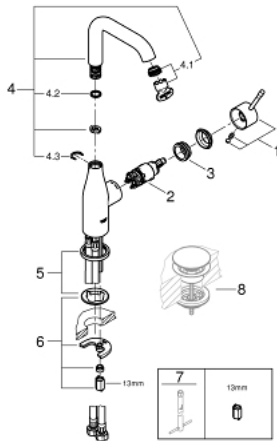

24 177 001 **ESSENCE SINGLE-LEVER BASIN MIXER 1/2"**
L-SIZE

PRODUCT DESCRIPTION

- Colour: chrome
- GROHE SilkMove 28 mm ceramic cartridge
- with temperature limiter
- GROHE LongLife finish
- GROHE EcoJoy - less water, perfect flow
- maximum flow rate (at 3 bar): 5 l/min
- GROHE AquaGuide adjustable mousseur
- GROHE FastFixation Plus installation system
- swivel spout with mousseur and stop limiter
- adjustable swivel area 0° / 150° / 360°
- smooth body
- flexible connection hoses

24 177 001 **ESSENCE SINGLE-LEVER BASIN MIXER 1/2"**
L-SIZE

SPARE PARTS, February 2022 – now

- 1: Lever (Spare part-nr. 46919000)
 - 2: Cartridge (Spare part-nr. 46580000)
 - 3: screw ring (Spare part-nr. 48591000)
 - 4: Swivel tube spout (Spare part-nr. 13374000)
 - 4.1: Mousseur (Spare part-nr. 48270000)
 - 4.2: Sealing washer (Spare part-nr. 0128500M)
 - 4.3: Safety ring (Spare part-nr. 4826600M)
 - 5: Escutcheon (Spare part-nr. 48603000)
 - 6: Shank mounting kit (Spare part-nr. 46645000)
 - 7: Mounting wrench (Spare part-nr. 19017000)*
 - 8: Waste set with push-open plug (Spare part-nr. 65807000)*
- * Optional accessories