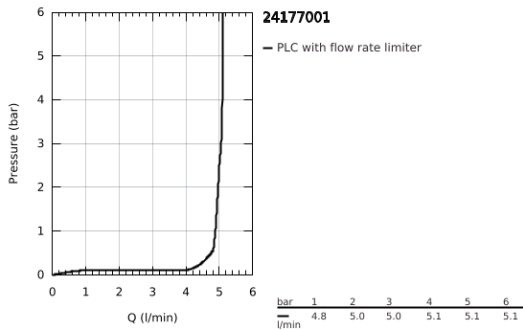

24 177 001 **ESSENCE SINGLE-LEVER BASIN MIXER 1/2"**
L-SIZE

PRODUCT DESCRIPTION

- Colour: chrome
- GROHE SilkMove 28 mm ceramic cartridge
- with temperature limiter
- GROHE LongLife finish
- GROHE EcoJoy - less water, perfect flow
- maximum flow rate (at 3 bar): 5 l/min
- GROHE AquaGuide adjustable mousseur
- GROHE FastFixation Plus installation system
- swivel spout with mousseur and stop limiter
- adjustable swivel area 0° / 150° / 360°
- smooth body
- flexible connection hoses
- replaces Essence basin mixer 23 541 001

24 177 001 **ESSENCE SINGLE-LEVER BASIN MIXER 1/2"**
L-SIZE

SPARE PARTS, February 2022 – now

- 1: Lever (Spare part-nr. 46919000)
 - 2: Cartridge (Spare part-nr. 46580000)
 - 3: screw ring (Spare part-nr. 48591000)
 - 4: Swivel tube spout (Spare part-nr. 13374000)
 - 4.1: Mousseur (Spare part-nr. 48270000)
 - 4.2: Sealing washer (Spare part-nr. 0128500M)
 - 4.3: Safety ring (Spare part-nr. 4826600M)
 - 5: Escutcheon (Spare part-nr. 48603000)
 - 6: Shank mounting kit (Spare part-nr. 46645000)
 - 7: Mounting wrench (Spare part-nr. 19017000)*
 - 8: Waste set with push-open plug (Spare part-nr. 65807000)*
- * Optional accessories