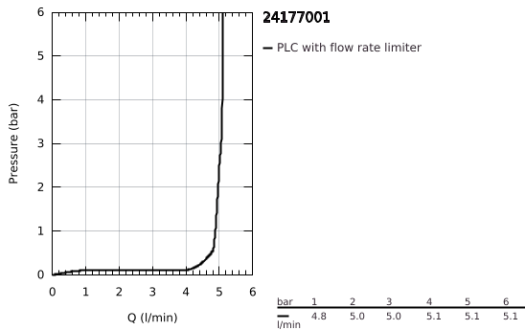

24 177 001 **ESSENCE SINGLE-LEVER BASIN MIXER 1/2"**  
**L-SIZE**

**PRODUCT DESCRIPTION**

- Colour: chrome
- GROHE SilkMove 28 mm ceramic cartridge
- with temperature limiter
- GROHE LongLife finish
- GROHE EcoJoy - less water, perfect flow
- maximum flow rate (at 3 bar): 5 l/min
- GROHE AquaGuide adjustable mousseur
- GROHE FastFixation Plus installation system
- swivel spout with mousseur and stop limiter
- adjustable swivel area 0° / 150° / 360°
- smooth body
- flexible connection hoses

24 177 001 **ESSENCE SINGLE-LEVER BASIN MIXER 1/2"**  
**L-SIZE**

**SPARE PARTS**, February 2022 – now

- 1: Lever (Spare part-nr. 46919000)
  - 2: Cartridge (Spare part-nr. 46580000)
  - 3: screw ring (Spare part-nr. 48591000)
  - 4: Swivel tube spout (Spare part-nr. 13374000)
  - 4.1: Mousseur (Spare part-nr. 48270000)
  - 4.2: Sealing washer (Spare part-nr. 0128500M)
  - 4.3: Safety ring (Spare part-nr. 4826600M)
  - 5: Escutcheon (Spare part-nr. 48603000)
  - 6: Shank mounting kit (Spare part-nr. 46645000)
  - 7: Mounting wrench (Spare part-nr. 19017000)\*
  - 8: Waste set with push-open plug (Spare part-nr. 65807000)\*
- \* Optional accessories