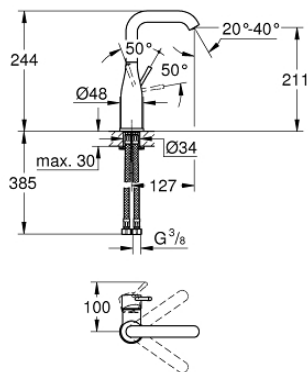

24 177 001 **ESSENCE SINGLE-LEVER BASIN MIXER 1/2"**
L-SIZE

PRODUCT DESCRIPTION

- Colour: chrome
- GROHE SilkMove 28 mm ceramic cartridge
- with temperature limiter
- GROHE LongLife finish
- GROHE EcoJoy - less water, perfect flow
- maximum flow rate (at 3 bar): 5 l/min
- GROHE AquaGuide adjustable mousseur
- GROHE FastFixation Plus installation system
- swivel spout with mousseur and stop limiter
- adjustable swivel area 0° / 150° / 360°
- smooth body
- flexible connection hoses

24 177 001 **ESSENCE SINGLE-LEVER BASIN MIXER 1/2"**
L-SIZE

SPARE PARTS, February 2022 – now

- 1: Lever (Spare part-nr. 46919000)
 - 2: Cartridge (Spare part-nr. 46580000)
 - 3: screw ring (Spare part-nr. 48591000)
 - 4: Swivel tube spout (Spare part-nr. 13374000)
 - 4.1: Mousseur (Spare part-nr. 48270000)
 - 4.2: Sealing washer (Spare part-nr. 0128500M)
 - 4.3: Safety ring (Spare part-nr. 4826600M)
 - 5: Escutcheon (Spare part-nr. 48603000)
 - 6: Shank mounting kit (Spare part-nr. 46645000)
 - 7: Mounting wrench (Spare part-nr. 19017000)*
 - 8: Waste set with push-open plug (Spare part-nr. 65807000)*
- * Optional accessories