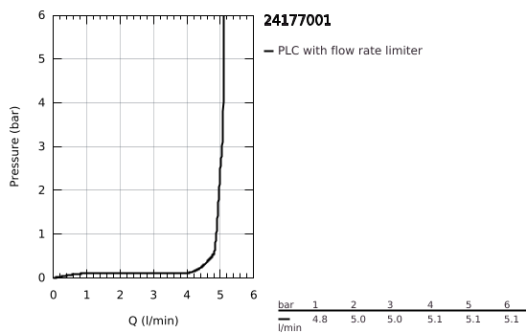

24 177 001 **ESSENCE SINGLE-LEVER BASIN MIXER 1/2"**
L-SIZE

PRODUCT DESCRIPTION

- Colour: chrome
- GROHE SilkMove 28 mm ceramic cartridge
- with temperature limiter
- GROHE LongLife finish
- GROHE EcoJoy - less water, perfect flow
- maximum flow rate (at 3 bar): 5 l/min
- GROHE AquaGuide adjustable mousseur
- GROHE FastFixation Plus installation system
- swivel spout with mousseur and stop limiter
- adjustable swivel area 0° / 150° / 360°
- smooth body
- flexible connection hoses

24 177 001 **ESSENCE SINGLE-LEVER BASIN MIXER 1/2"**
L-SIZE

SPARE PARTS, February 2022 – now

- 1: Lever (Spare part-nr. 46919000)
 - 2: Cartridge (Spare part-nr. 46580000)
 - 3: screw ring (Spare part-nr. 48591000)
 - 4: Swivel tube spout (Spare part-nr. 13374000)
 - 4.1: Mousseur (Spare part-nr. 48270000)
 - 4.2: Sealing washer (Spare part-nr. 0128500M)
 - 4.3: Safety ring (Spare part-nr. 4826600M)
 - 5: Escutcheon (Spare part-nr. 48603000)
 - 6: Shank mounting kit (Spare part-nr. 46645000)
 - 7: Mounting wrench (Spare part-nr. 19017000)*
 - 8: Waste set with push-open plug (Spare part-nr. 65807000)*
- * Optional accessories