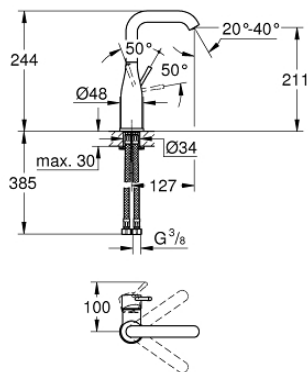

24 177 001 **ESSENCE SINGLE-LEVER BASIN MIXER 1/2"**  
**L-SIZE**

**PRODUCT DESCRIPTION**

- Colour: chrome
- GROHE SilkMove 28 mm ceramic cartridge
- with temperature limiter
- GROHE LongLife finish
- GROHE EcoJoy - less water, perfect flow
- maximum flow rate (at 3 bar): 5 l/min
- GROHE AquaGuide adjustable mousseur
- GROHE FastFixation Plus installation system
- swivel spout with mousseur and stop limiter
- adjustable swivel area 0° / 150° / 360°
- smooth body
- flexible connection hoses

24 177 001 **ESSENCE SINGLE-LEVER BASIN MIXER 1/2"**  
**L-SIZE**

**SPARE PARTS**, February 2022 – now

- 1: Lever (Spare part-nr. 46919000)
  - 2: Cartridge (Spare part-nr. 46580000)
  - 3: screw ring (Spare part-nr. 48591000)
  - 4: Swivel tube spout (Spare part-nr. 13374000)
  - 4.1: Mousseur (Spare part-nr. 48270000)
  - 4.2: Sealing washer (Spare part-nr. 0128500M)
  - 4.3: Safety ring (Spare part-nr. 4826600M)
  - 5: Escutcheon (Spare part-nr. 48603000)
  - 6: Shank mounting kit (Spare part-nr. 46645000)
  - 7: Mounting wrench (Spare part-nr. 19017000)\*
  - 8: Waste set with push-open plug (Spare part-nr. 65807000)\*
- \* Optional accessories