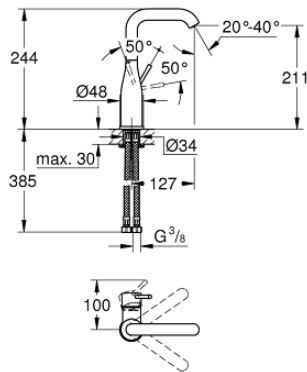

24 177 001 **ESSENCE SINGLE-LEVER BASIN MIXER 1/2"**
L-SIZE

PRODUCT DESCRIPTION

- Colour: chrome
- GROHE SilkMove 28 mm ceramic cartridge
- with temperature limiter
- GROHE LongLife finish
- GROHE EcoJoy - less water, perfect flow
- maximum flow rate (at 3 bar): 5 l/min
- GROHE AquaGuide adjustable mousseur
- GROHE FastFixation Plus installation system
- swivel spout with mousseur and stop limiter
- adjustable swivel area 0° / 150° / 360°
- smooth body
- flexible connection hoses
- replaces Essence basin mixer 23 541 001

24 177 001 **ESSENCE SINGLE-LEVER BASIN MIXER 1/2"**
L-SIZE

SPARE PARTS, February 2022 – now

- 1: Lever (Spare part-nr. 46919000)
 - 2: Cartridge (Spare part-nr. 46580000)
 - 3: screw ring (Spare part-nr. 48591000)
 - 4: Swivel tube spout (Spare part-nr. 13374000)
 - 4.1: Mousseur (Spare part-nr. 48270000)
 - 4.2: Sealing washer (Spare part-nr. 0128500M)
 - 4.3: Safety ring (Spare part-nr. 4826600M)
 - 5: Escutcheon (Spare part-nr. 48603000)
 - 6: Shank mounting kit (Spare part-nr. 46645000)
 - 7: Mounting wrench (Spare part-nr. 19017000)*
 - 8: Waste set with push-open plug (Spare part-nr. 65807000)*
- * Optional accessories