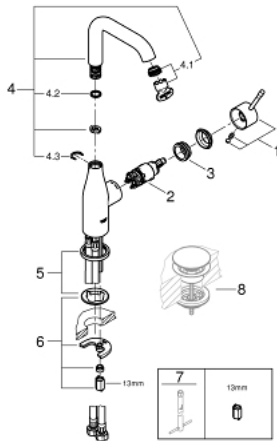

24 177 001 **ESSENCE SINGLE-LEVER BASIN MIXER 1/2"**
L-SIZE

PRODUCT DESCRIPTION

- Colour: chrome
- GROHE SilkMove 28 mm ceramic cartridge
- with temperature limiter
- GROHE LongLife finish
- GROHE EcoJoy - less water, perfect flow
- maximum flow rate (at 3 bar): 5 l/min
- GROHE AquaGuide adjustable mousseur
- GROHE FastFixation Plus installation system
- swivel spout with mousseur and stop limiter
- adjustable swivel area 0° / 150° / 360°
- smooth body
- flexible connection hoses
- replaces Essence basin mixer 23 541 001

24 177 001 **ESSENCE SINGLE-LEVER BASIN MIXER 1/2"**
L-SIZE

SPARE PARTS, February 2022 – now

- 1: Lever (Spare part-nr. 46919000)
 - 2: Cartridge (Spare part-nr. 46580000)
 - 3: screw ring (Spare part-nr. 48591000)
 - 4: Swivel tube spout (Spare part-nr. 13374000)
 - 4.1: Mousseur (Spare part-nr. 48270000)
 - 4.2: Sealing washer (Spare part-nr. 0128500M)
 - 4.3: Safety ring (Spare part-nr. 4826600M)
 - 5: Escutcheon (Spare part-nr. 48603000)
 - 6: Shank mounting kit (Spare part-nr. 46645000)
 - 7: Mounting wrench (Spare part-nr. 19017000)*
 - 8: Waste set with push-open plug (Spare part-nr. 65807000)*
- * Optional accessories