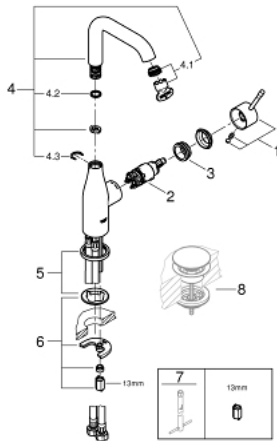

24 177 001 **ESSENCE SINGLE-LEVER BASIN MIXER 1/2"**  
**L-SIZE**

**PRODUCT DESCRIPTION**

- Colour: chrome
- GROHE SilkMove 28 mm ceramic cartridge
- with temperature limiter
- GROHE LongLife finish
- GROHE EcoJoy - less water, perfect flow
- maximum flow rate (at 3 bar): 5 l/min
- GROHE AquaGuide adjustable mousseur
- GROHE FastFixation Plus installation system
- swivel spout with mousseur and stop limiter
- adjustable swivel area 0° / 150° / 360°
- smooth body
- flexible connection hoses

24 177 001 **ESSENCE SINGLE-LEVER BASIN MIXER 1/2"**  
**L-SIZE**

**SPARE PARTS**, February 2022 – now

- 1: Lever (Spare part-nr. 46919000)
  - 2: Cartridge (Spare part-nr. 46580000)
  - 3: screw ring (Spare part-nr. 48591000)
  - 4: Swivel tube spout (Spare part-nr. 13374000)
  - 4.1: Mousseur (Spare part-nr. 48270000)
  - 4.2: Sealing washer (Spare part-nr. 0128500M)
  - 4.3: Safety ring (Spare part-nr. 4826600M)
  - 5: Escutcheon (Spare part-nr. 48603000)
  - 6: Shank mounting kit (Spare part-nr. 46645000)
  - 7: Mounting wrench (Spare part-nr. 19017000)\*
  - 8: Waste set with push-open plug (Spare part-nr. 65807000)\*
- \* Optional accessories