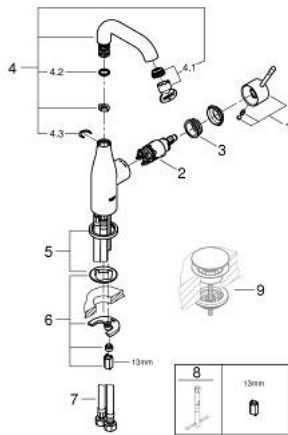

24 176 001 **ESSENCE SINGLE-LEVER BASIN MIXER 1/2"**
M-SIZE

PRODUCT DESCRIPTION

- Colour: chrome
- GROHE SilkMove 28 mm ceramic cartridge
- with temperature limiter
- GROHE LongLife finish
- GROHE EcoJoy - less water, perfect flow
- maximum flow rate (at 3 bar): 5 l/min
- GROHE AquaGuide adjustable mousseur
- GROHE FastFixation Plus installation system
- swivel spout with mousseur and stop limiter
- adjustable swivel area 0° / 150° / 360°
- smooth body
- flexible connection hoses

24 176 001 **ESSENCE SINGLE-LEVER BASIN MIXER 1/2"**
M-SIZE

SPARE PARTS, February 2022 – now

- 1: Lever (Spare part-nr. 46919000)
- 2: Cartridge (Spare part-nr. 46580000)
- 3: screw ring (Spare part-nr. 48591000)
- 4: Swivel tube spout (Spare part-nr. 13373000)
- 4.1: Mousseur (Spare part-nr. 48270000)
- 4.2: Sealing washer (Spare part-nr. 0128500M)
- 4.3: Safety ring (Spare part-nr. 4826600M)
- 5: Escutcheon (Spare part-nr. 48603000)
- 6: Shank mounting kit (Spare part-nr. 46645000)
- 7: Connection hose (Spare part-nr. 46255000)
- 8: Mounting wrench (Spare part-nr. 19017000)*
- 9: Waste set with push-open plug (Spare part-nr. 65807000)*