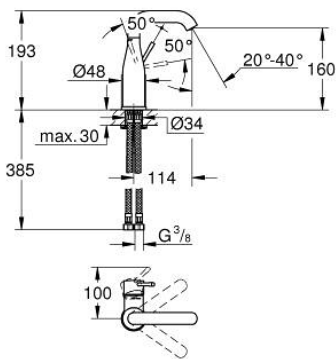

24 176 001 **ESSENCE SINGLE-LEVER BASIN MIXER 1/2"**
M-SIZE

PRODUCT DESCRIPTION

- Colour: chrome
- GROHE SilkMove 28 mm ceramic cartridge
- with temperature limiter
- GROHE LongLife finish
- GROHE EcoJoy - less water, perfect flow
- maximum flow rate (at 3 bar): 5 l/min
- GROHE AquaGuide adjustable mousseur
- GROHE FastFixation Plus installation system
- swivel spout with mousseur and stop limiter
- adjustable swivel area 0° / 150° / 360°
- smooth body
- flexible connection hoses

24 176 001 **ESSENCE SINGLE-LEVER BASIN MIXER 1/2"**
M-SIZE

SPARE PARTS, February 2022 – now

- 1: Lever (Spare part-nr. 46919000)
- 2: Cartridge (Spare part-nr. 46580000)
- 3: screw ring (Spare part-nr. 48591000)
- 4: Swivel tube spout (Spare part-nr. 13373000)
- 4.1: Mousseur (Spare part-nr. 48270000)
- 4.2: Sealing washer (Spare part-nr. 0128500M)
- 4.3: Safety ring (Spare part-nr. 4826600M)
- 5: Escutcheon (Spare part-nr. 48603000)
- 6: Shank mounting kit (Spare part-nr. 46645000)
- 7: Connection hose (Spare part-nr. 46255000)
- 8: Mounting wrench (Spare part-nr. 19017000)*
- 9: Waste set with push-open plug (Spare part-nr. 65807000)*