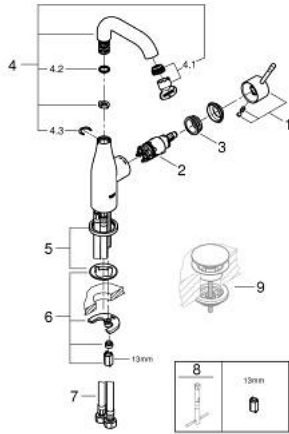

24 176 001 **ESSENCE SINGLE-LEVER BASIN MIXER 1/2"**
M-SIZE

PRODUCT DESCRIPTION

- Colour: chrome
- GROHE SilkMove 28 mm ceramic cartridge
- with temperature limiter
- GROHE LongLife finish
- GROHE EcoJoy - less water, perfect flow
- maximum flow rate (at 3 bar): 5 l/min
- GROHE AquaGuide adjustable mousseur
- GROHE FastFixation Plus installation system
- swivel spout with mousseur and stop limiter
- adjustable swivel area 0° / 150° / 360°
- smooth body
- flexible connection hoses

24 176 001 **ESSENCE SINGLE-LEVER BASIN MIXER 1/2"**
M-SIZE

SPARE PARTS, February 2022 – now

- 1: Lever (Spare part-nr. 46919000)
 - 2: Cartridge (Spare part-nr. 46580000)
 - 3: screw ring (Spare part-nr. 48591000)
 - 4: Swivel tube spout (Spare part-nr. 13373000)
 - 4.1: Mousseur (Spare part-nr. 48270000)
 - 4.2: Sealing washer (Spare part-nr. 0128500M)
 - 4.3: Safety ring (Spare part-nr. 4826600M)
 - 5: Escutcheon (Spare part-nr. 48603000)
 - 6: Shank mounting kit (Spare part-nr. 46645000)
 - 7: Connection hose (Spare part-nr. 46255000)
 - 8: Mounting wrench (Spare part-nr. 19017000)*
 - 9: Waste set with push-open plug (Spare part-nr. 65807000)*
- * Optional accessories