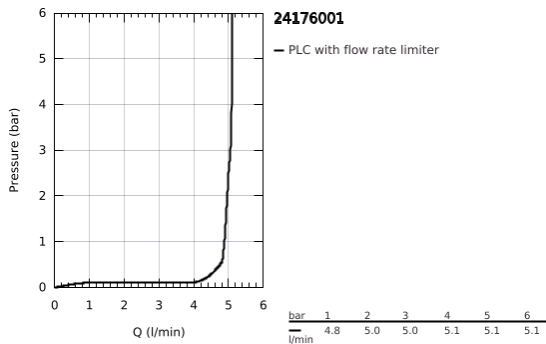

24 176 001 **ESSENCE SINGLE-LEVER BASIN MIXER 1/2"**
M-SIZE

PRODUCT DESCRIPTION

- Colour: chrome
- GROHE SilkMove 28 mm ceramic cartridge
- with temperature limiter
- GROHE LongLife finish
- GROHE EcoJoy - less water, perfect flow
- maximum flow rate (at 3 bar): 5 l/min
- GROHE AquaGuide adjustable mousseur
- GROHE FastFixation Plus installation system
- swivel spout with mousseur and stop limiter
- adjustable swivel area 0° / 150° / 360°
- smooth body
- flexible connection hoses
- replaces Essence basin mixer 23 463 001

24 176 001 **ESSENCE SINGLE-LEVER BASIN MIXER 1/2"**
M-SIZE

SPARE PARTS, February 2022 – now

- 1: Lever (Spare part-nr. 46919000)
- 2: Cartridge (Spare part-nr. 46580000)
- 3: screw ring (Spare part-nr. 48591000)
- 4: Swivel tube spout (Spare part-nr. 13373000)
- 4.1: Mousseur (Spare part-nr. 48270000)
- 4.2: Sealing washer (Spare part-nr. 0128500M)
- 4.3: Safety ring (Spare part-nr. 4826600M)
- 5: Escutcheon (Spare part-nr. 48603000)
- 6: Shank mounting kit (Spare part-nr. 46645000)
- 7: Connection hose (Spare part-nr. 46255000)
- 8: Mounting wrench (Spare part-nr. 19017000)*
- 9: Waste set with push-open plug (Spare part-nr. 65807000)*