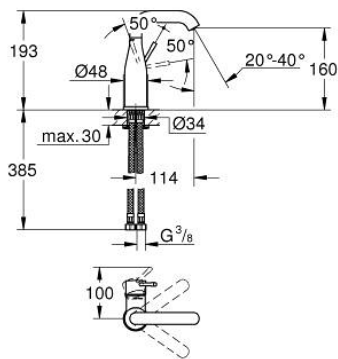

24 176 001 **ESSENCE SINGLE-LEVER BASIN MIXER 1/2"**
M-SIZE

PRODUCT DESCRIPTION

- Colour: chrome
- GROHE SilkMove 28 mm ceramic cartridge
- with temperature limiter
- GROHE LongLife finish
- GROHE EcoJoy - less water, perfect flow
- maximum flow rate (at 3 bar): 5 l/min
- GROHE AquaGuide adjustable mousseur
- GROHE FastFixation Plus installation system
- swivel spout with mousseur and stop limiter
- adjustable swivel area 0° / 150° / 360°
- smooth body
- flexible connection hoses

24 176 001 **ESSENCE SINGLE-LEVER BASIN MIXER 1/2"**
M-SIZE

SPARE PARTS, February 2022 – now

- 1: Lever (Spare part-nr. 46919000)
 - 2: Cartridge (Spare part-nr. 46580000)
 - 3: screw ring (Spare part-nr. 48591000)
 - 4: Swivel tube spout (Spare part-nr. 13373000)
 - 4.1: Mousseur (Spare part-nr. 48270000)
 - 4.2: Sealing washer (Spare part-nr. 0128500M)
 - 4.3: Safety ring (Spare part-nr. 4826600M)
 - 5: Escutcheon (Spare part-nr. 48603000)
 - 6: Shank mounting kit (Spare part-nr. 46645000)
 - 7: Connection hose (Spare part-nr. 46255000)
 - 8: Mounting wrench (Spare part-nr. 19017000)*
 - 9: Waste set with push-open plug (Spare part-nr. 65807000)*
- * Optional accessories