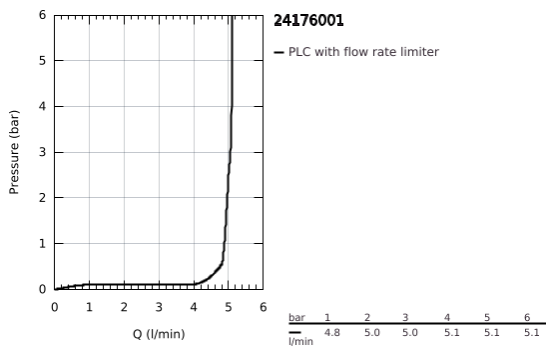

24 176 001 **ESSENCE SINGLE-LEVER BASIN MIXER 1/2"**
M-SIZE

PRODUCT DESCRIPTION

- Colour: chrome
- GROHE SilkMove 28 mm ceramic cartridge
- with temperature limiter
- GROHE LongLife finish
- GROHE EcoJoy - less water, perfect flow
- maximum flow rate (at 3 bar): 5 l/min
- GROHE AquaGuide adjustable mousseur
- GROHE FastFixation Plus installation system
- swivel spout with mousseur and stop limiter
- adjustable swivel area 0° / 150° / 360°
- smooth body
- flexible connection hoses

24 176 001 **ESSENCE SINGLE-LEVER BASIN MIXER 1/2"**
M-SIZE

SPARE PARTS, February 2022 – now

- 1: Lever (Spare part-nr. 46919000)
- 2: Cartridge (Spare part-nr. 46580000)
- 3: screw ring (Spare part-nr. 48591000)
- 4: Swivel tube spout (Spare part-nr. 13373000)
- 4.1: Mousseur (Spare part-nr. 48270000)
- 4.2: Sealing washer (Spare part-nr. 0128500M)
- 4.3: Safety ring (Spare part-nr. 4826600M)
- 5: Escutcheon (Spare part-nr. 48603000)
- 6: Shank mounting kit (Spare part-nr. 46645000)
- 7: Connection hose (Spare part-nr. 46255000)
- 8: Mounting wrench (Spare part-nr. 19017000)*
- 9: Waste set with push-open plug (Spare part-nr. 65807000)*