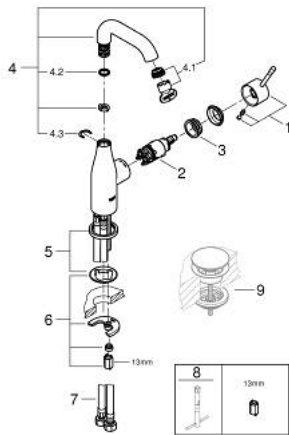

24 176 001 **ESSENCE SINGLE-LEVER BASIN MIXER 1/2"**
M-SIZE

PRODUCT DESCRIPTION

- Colour: chrome
- GROHE SilkMove 28 mm ceramic cartridge
- with temperature limiter
- GROHE LongLife finish
- GROHE EcoJoy - less water, perfect flow
- maximum flow rate (at 3 bar): 5 l/min
- GROHE AquaGuide adjustable mousseur
- GROHE FastFixation Plus installation system
- swivel spout with mousseur and stop limiter
- adjustable swivel area 0° / 150° / 360°
- smooth body
- flexible connection hoses
- replaces Essence basin mixer 23 463 001

24 176 001 **ESSENCE SINGLE-LEVER BASIN MIXER 1/2"**
M-SIZE

SPARE PARTS, February 2022 – now

- 1: Lever (Spare part-nr. 46919000)
- 2: Cartridge (Spare part-nr. 46580000)
- 3: screw ring (Spare part-nr. 48591000)
- 4: Swivel tube spout (Spare part-nr. 13373000)
- 4.1: Mousseur (Spare part-nr. 48270000)
- 4.2: Sealing washer (Spare part-nr. 0128500M)
- 4.3: Safety ring (Spare part-nr. 4826600M)
- 5: Escutcheon (Spare part-nr. 48603000)
- 6: Shank mounting kit (Spare part-nr. 46645000)
- 7: Connection hose (Spare part-nr. 46255000)
- 8: Mounting wrench (Spare part-nr. 19017000)*
- 9: Waste set with push-open plug (Spare part-nr. 65807000)*