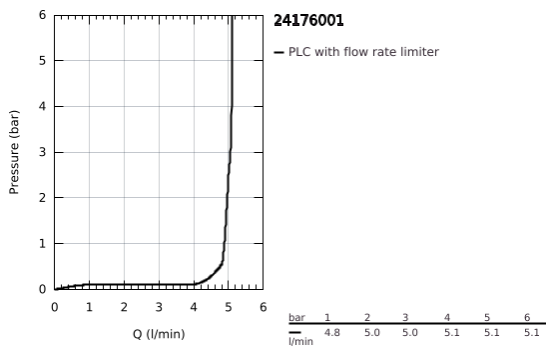

24 176 001 **ESSENCE SINGLE-LEVER BASIN MIXER 1/2"**
M-SIZE

PRODUCT DESCRIPTION

- Colour: chrome
- GROHE SilkMove 28 mm ceramic cartridge
- with temperature limiter
- GROHE LongLife finish
- GROHE EcoJoy - less water, perfect flow
- maximum flow rate (at 3 bar): 5 l/min
- GROHE AquaGuide adjustable mousseur
- GROHE FastFixation Plus installation system
- swivel spout with mousseur and stop limiter
- adjustable swivel area 0° / 150° / 360°
- smooth body
- flexible connection hoses

24 176 001 **ESSENCE SINGLE-LEVER BASIN MIXER 1/2"**
M-SIZE

SPARE PARTS, February 2022 – now

- 1: Lever (Spare part-nr. 46919000)
 - 2: Cartridge (Spare part-nr. 46580000)
 - 3: screw ring (Spare part-nr. 48591000)
 - 4: Swivel tube spout (Spare part-nr. 13373000)
 - 4.1: Mousseur (Spare part-nr. 48270000)
 - 4.2: Sealing washer (Spare part-nr. 0128500M)
 - 4.3: Safety ring (Spare part-nr. 4826600M)
 - 5: Escutcheon (Spare part-nr. 48603000)
 - 6: Shank mounting kit (Spare part-nr. 46645000)
 - 7: Connection hose (Spare part-nr. 46255000)
 - 8: Mounting wrench (Spare part-nr. 19017000)*
 - 9: Waste set with push-open plug (Spare part-nr. 65807000)*
- * Optional accessories