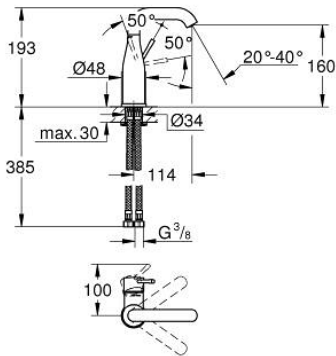

24 176 001 **ESSENCE SINGLE-LEVER BASIN MIXER 1/2"**
M-SIZE

PRODUCT DESCRIPTION

- Colour: chrome
- GROHE SilkMove 28 mm ceramic cartridge
- with temperature limiter
- GROHE LongLife finish
- GROHE EcoJoy - less water, perfect flow
- maximum flow rate (at 3 bar): 5 l/min
- GROHE AquaGuide adjustable mousseur
- GROHE FastFixation Plus installation system
- swivel spout with mousseur and stop limiter
- adjustable swivel area 0° / 150° / 360°
- smooth body
- flexible connection hoses
- replaces Essence basin mixer 23 463 001

24 176 001 **ESSENCE SINGLE-LEVER BASIN MIXER 1/2"**
M-SIZE

SPARE PARTS, February 2022 – now

- 1: Lever (Spare part-nr. 46919000)
- 2: Cartridge (Spare part-nr. 46580000)
- 3: screw ring (Spare part-nr. 48591000)
- 4: Swivel tube spout (Spare part-nr. 13373000)
- 4.1: Mousseur (Spare part-nr. 48270000)
- 4.2: Sealing washer (Spare part-nr. 0128500M)
- 4.3: Safety ring (Spare part-nr. 4826600M)
- 5: Escutcheon (Spare part-nr. 48603000)
- 6: Shank mounting kit (Spare part-nr. 46645000)
- 7: Connection hose (Spare part-nr. 46255000)
- 8: Mounting wrench (Spare part-nr. 19017000)*
- 9: Waste set with push-open plug (Spare part-nr. 65807000)*