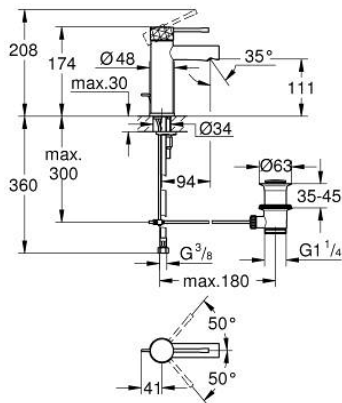

24 175 PF1 **ESSENCE SINGLE-LEVER BASIN MIXER 1/2"**
S-SIZE

PRODUCT DESCRIPTION

- Colour: crafted chrome
- crafted metal lever
- GROHE SilkMove 28 mm ceramic cartridge
- with temperature limiter
- GROHE LongLife finish
- GROHE EcoJoy - less water, perfect flow
- maximum flow rate (at 3 bar): 5 l/min
- GROHE FastFixation Plus installation system
- pop-up waste set 1 1/4"
- flexible connection hoses
- Showroom+ exclusive

24 175 PF1 ESSENCE SINGLE-LEVER BASIN MIXER 1/2" S-SIZE

SPARE PARTS, March 2024 – now

- 1: Lever (Spare part-nr. 46917PF0)
 - 2: Fitting ring (Spare part-nr. 46715000)
 - 3: Cartridge (Spare part-nr. 46580000)
 - 4: Pop-up rod (Spare part-nr. 46739000)
 - 5: Mousseur (Spare part-nr. 46765000)
 - 6: Escutcheon (Spare part-nr. 48603000)
 - 7: Shank mounting kit (Spare part-nr. 46645000)
 - 8: Waste set 1 1/4" (Spare part-nr. 28910000)
 - 8.1: Plug (Spare part-nr. 07182000)
 - 8.2: Eccentric rod (Spare part-nr. 07052000)
 - 9: Mounting wrench (Spare part-nr. 19017000)*
 - 10: Eccentric rod (Spare part-nr. 07341000)*
- * Optional accessories