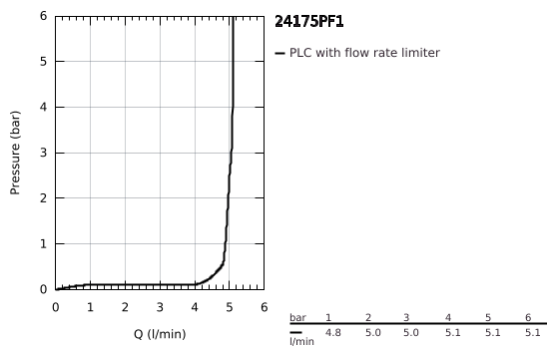

24 175 PF1 **ESSENCE SINGLE-LEVER BASIN MIXER 1/2"**
S-SIZE

PRODUCT DESCRIPTION

- Colour: crafted chrome
- crafted metal lever
- GROHE SilkMove 28 mm ceramic cartridge
- with temperature limiter
- GROHE LongLife finish
- GROHE EcoJoy - less water, perfect flow
- maximum flow rate (at 3 bar): 5 l/min
- GROHE FastFixation Plus installation system
- pop-up waste set 1 1/4"
- flexible connection hoses
- Showroom+ exclusive

24 175 PF1 ESSENCE SINGLE-LEVER BASIN MIXER 1/2" S-SIZE

SPARE PARTS, March 2024 – now

- 1: Lever (Spare part-nr. 46917PF0)
 - 2: Fitting ring (Spare part-nr. 46715000)
 - 3: Cartridge (Spare part-nr. 46580000)
 - 4: Pop-up rod (Spare part-nr. 46739000)
 - 5: Mousseur (Spare part-nr. 46765000)
 - 6: Escutcheon (Spare part-nr. 48603000)
 - 7: Shank mounting kit (Spare part-nr. 46645000)
 - 8: Waste set 1 1/4" (Spare part-nr. 28910000)
 - 8.1: Plug (Spare part-nr. 07182000)
 - 8.2: Eccentric rod (Spare part-nr. 07052000)
 - 9: Mounting wrench (Spare part-nr. 19017000)*
 - 10: Eccentric rod (Spare part-nr. 07341000)*
- * Optional accessories