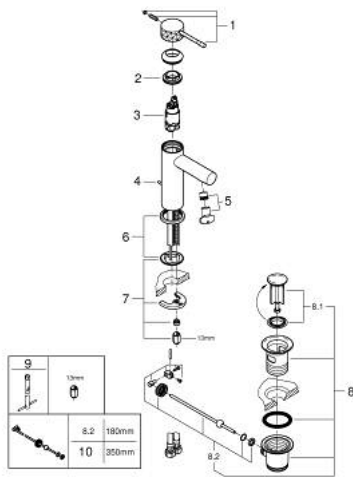

24 175 PF1 **ESSENCE SINGLE-LEVER BASIN MIXER 1/2"**
S-SIZE

PRODUCT DESCRIPTION

- Colour: crafted chrome
- crafted metal lever
- GROHE SilkMove 28 mm ceramic cartridge
- with temperature limiter
- GROHE LongLife finish
- GROHE EcoJoy - less water, perfect flow
- maximum flow rate (at 3 bar): 5 l/min
- GROHE FastFixation Plus installation system
- pop-up waste set 1 1/4"
- flexible connection hoses
- Showroom+ exclusive

24 175 PF1 ESSENCE SINGLE-LEVER BASIN MIXER 1/2" S-SIZE

SPARE PARTS, March 2024 – now

- 1: Lever (Spare part-nr. 46917PF0)
 - 2: Fitting ring (Spare part-nr. 46715000)
 - 3: Cartridge (Spare part-nr. 46580000)
 - 4: Pop-up rod (Spare part-nr. 46739000)
 - 5: Mousseur (Spare part-nr. 46765000)
 - 6: Escutcheon (Spare part-nr. 48603000)
 - 7: Shank mounting kit (Spare part-nr. 46645000)
 - 8: Waste set 1 1/4" (Spare part-nr. 28910000)
 - 8.1: Plug (Spare part-nr. 07182000)
 - 8.2: Eccentric rod (Spare part-nr. 07052000)
 - 9: Mounting wrench (Spare part-nr. 19017000)*
 - 10: Eccentric rod (Spare part-nr. 07341000)*
- * Optional accessories