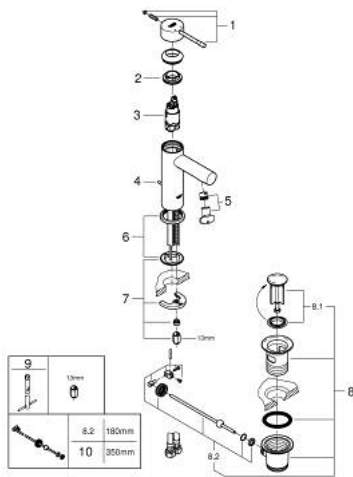

24 175 001 **ESSENCE SINGLE-LEVER BASIN MIXER 1/2"**
S-SIZE

PRODUCT DESCRIPTION

- Colour: chrome
- GROHE SilkMove 28 mm ceramic cartridge
- with temperature limiter
- GROHE LongLife finish
- GROHE EcoJoy - less water, perfect flow
- maximum flow rate (at 3 bar): 5 l/min
- GROHE FastFixation Plus installation system
- pop-up waste set 1 1/4"
- flexible connection hoses
- replaces Essence basin mixer 32 898 001

24 175 001 **ESSENCE SINGLE-LEVER BASIN MIXER 1/2"**
S-SIZE

SPARE PARTS, December 2021 – now

- 1: Lever (Spare part-nr. 46917000)
 - 2: Fitting ring (Spare part-nr. 46715000)
 - 3: Cartridge (Spare part-nr. 46580000)
 - 4: Pop-up rod (Spare part-nr. 46739000)
 - 5: Mousseur (Spare part-nr. 46765000)
 - 6: Escutcheon (Spare part-nr. 48603000)
 - 7: Shank mounting kit (Spare part-nr. 46645000)
 - 8: Waste set 1 1/4" (Spare part-nr. 28910000)
 - 8.1: Plug (Spare part-nr. 07182000)
 - 8.2: Eccentric rod (Spare part-nr. 07052000)
 - 9: Mounting wrench (Spare part-nr. 19017000)*
 - 10: Eccentric rod (Spare part-nr. 07341000)*
- * Optional accessories