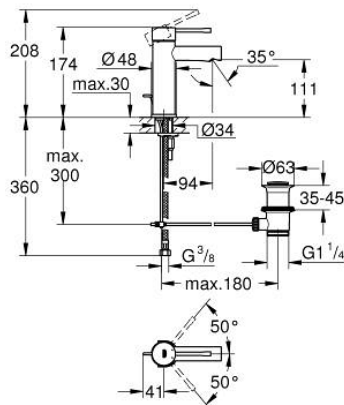

24 175 001 **ESSENCE SINGLE-LEVER BASIN MIXER 1/2"**  
**S-SIZE**

**PRODUCT DESCRIPTION**

- Colour: chrome
- GROHE SilkMove 28 mm ceramic cartridge
- with temperature limiter
- GROHE LongLife finish
- GROHE EcoJoy - less water, perfect flow
- maximum flow rate (at 3 bar): 5 l/min
- GROHE FastFixation Plus installation system
- pop-up waste set 1 1/4"
- flexible connection hoses

24 175 001 **ESSENCE SINGLE-LEVER BASIN MIXER 1/2"**  
**S-SIZE**

**SPARE PARTS**, December 2021 – now

- 1: Lever (Spare part-nr. 46917000)
  - 2: Fitting ring (Spare part-nr. 46715000)
  - 3: Cartridge (Spare part-nr. 46580000)
  - 4: Pop-up rod (Spare part-nr. 46739000)
  - 5: Mousseur (Spare part-nr. 46765000)
  - 6: Escutcheon (Spare part-nr. 48603000)
  - 7: Shank mounting kit (Spare part-nr. 46645000)
  - 8: Waste set 1 1/4" (Spare part-nr. 28910000)
  - 8.1: Plug (Spare part-nr. 07182000)
  - 8.2: Eccentric rod (Spare part-nr. 07052000)
  - 9: Mounting wrench (Spare part-nr. 19017000)\*
  - 10: Eccentric rod (Spare part-nr. 07341000)\*
- \* Optional accessories