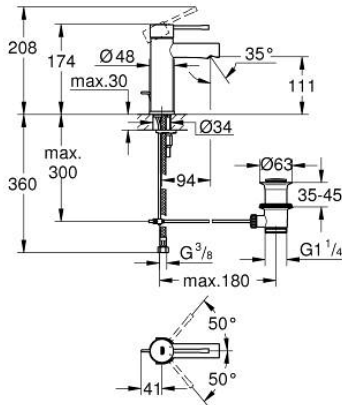

24 175 001 **ESSENCE SINGLE-LEVER BASIN MIXER 1/2"**
S-SIZE

PRODUCT DESCRIPTION

- Colour: chrome
- GROHE SilkMove 28 mm ceramic cartridge
- with temperature limiter
- GROHE LongLife finish
- GROHE EcoJoy - less water, perfect flow
- maximum flow rate (at 3 bar): 5 l/min
- GROHE FastFixation Plus installation system
- pop-up waste set 1 1/4"
- flexible connection hoses

24 175 001 **ESSENCE SINGLE-LEVER BASIN MIXER 1/2"**
S-SIZE

SPARE PARTS, December 2021 – now

- 1: Lever (Spare part-nr. 46917000)
 - 2: Fitting ring (Spare part-nr. 46715000)
 - 3: Cartridge (Spare part-nr. 46580000)
 - 4: Pop-up rod (Spare part-nr. 46739000)
 - 5: Mousseur (Spare part-nr. 46765000)
 - 6: Escutcheon (Spare part-nr. 48603000)
 - 7: Shank mounting kit (Spare part-nr. 46645000)
 - 8: Waste set 1 1/4" (Spare part-nr. 28910000)
 - 8.1: Plug (Spare part-nr. 07182000)
 - 8.2: Eccentric rod (Spare part-nr. 07052000)
 - 9: Mounting wrench (Spare part-nr. 19017000)*
 - 10: Eccentric rod (Spare part-nr. 07341000)*
- * Optional accessories