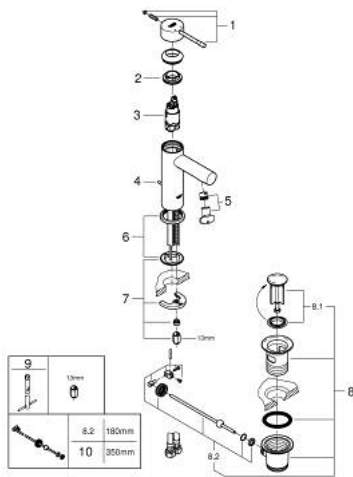

24 175 001 **ESSENCE SINGLE-LEVER BASIN MIXER 1/2"**  
**S-SIZE**

**PRODUCT DESCRIPTION**

- Colour: chrome
- GROHE SilkMove 28 mm ceramic cartridge
- with temperature limiter
- GROHE LongLife finish
- GROHE EcoJoy - less water, perfect flow
- maximum flow rate (at 3 bar): 5 l/min
- GROHE FastFixation Plus installation system
- pop-up waste set 1 1/4"
- flexible connection hoses

24 175 001 **ESSENCE SINGLE-LEVER BASIN MIXER 1/2"**  
**S-SIZE**

**SPARE PARTS**, December 2021 – now

- 1: Lever (Spare part-nr. 46917000)
  - 2: Fitting ring (Spare part-nr. 46715000)
  - 3: Cartridge (Spare part-nr. 46580000)
  - 4: Pop-up rod (Spare part-nr. 46739000)
  - 5: Mousseur (Spare part-nr. 46765000)
  - 6: Escutcheon (Spare part-nr. 48603000)
  - 7: Shank mounting kit (Spare part-nr. 46645000)
  - 8: Waste set 1 1/4" (Spare part-nr. 28910000)
  - 8.1: Plug (Spare part-nr. 07182000)
  - 8.2: Eccentric rod (Spare part-nr. 07052000)
  - 9: Mounting wrench (Spare part-nr. 19017000)\*
  - 10: Eccentric rod (Spare part-nr. 07341000)\*
- \* Optional accessories