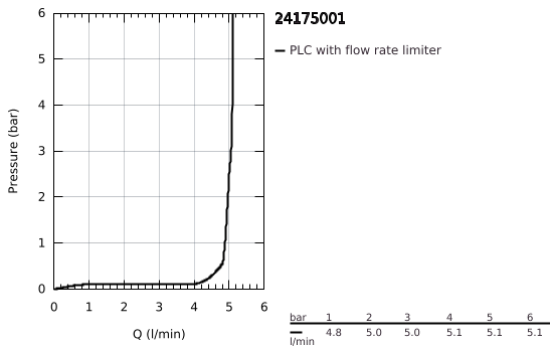

24 175 001 **ESSENCE SINGLE-LEVER BASIN MIXER 1/2"**
S-SIZE

PRODUCT DESCRIPTION

- Colour: chrome
- GROHE SilkMove 28 mm ceramic cartridge
- with temperature limiter
- GROHE LongLife finish
- GROHE EcoJoy - less water, perfect flow
- maximum flow rate (at 3 bar): 5 l/min
- GROHE FastFixation Plus installation system
- pop-up waste set 1 1/4"
- flexible connection hoses

24 175 001 **ESSENCE SINGLE-LEVER BASIN MIXER 1/2"**
S-SIZE

SPARE PARTS, December 2021 – now

- 1: Lever (Spare part-nr. 46917000)
 - 2: Fitting ring (Spare part-nr. 46715000)
 - 3: Cartridge (Spare part-nr. 46580000)
 - 4: Pop-up rod (Spare part-nr. 46739000)
 - 5: Mousseur (Spare part-nr. 46765000)
 - 6: Escutcheon (Spare part-nr. 48603000)
 - 7: Shank mounting kit (Spare part-nr. 46645000)
 - 8: Waste set 1 1/4" (Spare part-nr. 28910000)
 - 8.1: Plug (Spare part-nr. 07182000)
 - 8.2: Eccentric rod (Spare part-nr. 07052000)
 - 9: Mounting wrench (Spare part-nr. 19017000)*
 - 10: Eccentric rod (Spare part-nr. 07341000)*
- * Optional accessories