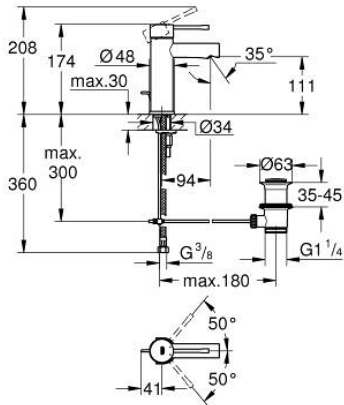

24 175 001 **ESSENCE SINGLE-LEVER BASIN MIXER 1/2"**
S-SIZE

PRODUCT DESCRIPTION

- Colour: chrome
- GROHE SilkMove 28 mm ceramic cartridge
- with temperature limiter
- GROHE LongLife finish
- GROHE EcoJoy - less water, perfect flow
- maximum flow rate (at 3 bar): 5 l/min
- GROHE FastFixation Plus installation system
- pop-up waste set 1 1/4"
- flexible connection hoses
- replaces Essence basin mixer 32 898 001

24 175 001 **ESSENCE SINGLE-LEVER BASIN MIXER 1/2"**
S-SIZE

SPARE PARTS, December 2021 – now

- 1: Lever (Spare part-nr. 46917000)
 - 2: Fitting ring (Spare part-nr. 46715000)
 - 3: Cartridge (Spare part-nr. 46580000)
 - 4: Pop-up rod (Spare part-nr. 46739000)
 - 5: Mousseur (Spare part-nr. 46765000)
 - 6: Escutcheon (Spare part-nr. 48603000)
 - 7: Shank mounting kit (Spare part-nr. 46645000)
 - 8: Waste set 1 1/4" (Spare part-nr. 28910000)
 - 8.1: Plug (Spare part-nr. 07182000)
 - 8.2: Eccentric rod (Spare part-nr. 07052000)
 - 9: Mounting wrench (Spare part-nr. 19017000)*
 - 10: Eccentric rod (Spare part-nr. 07341000)*
- * Optional accessories