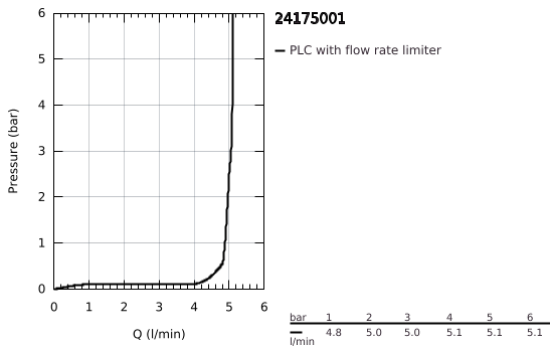

24 175 001 **ESSENCE SINGLE-LEVER BASIN MIXER 1/2"**
S-SIZE

PRODUCT DESCRIPTION

- Colour: chrome
- GROHE SilkMove 28 mm ceramic cartridge
- with temperature limiter
- GROHE LongLife finish
- GROHE EcoJoy - less water, perfect flow
- maximum flow rate (at 3 bar): 5 l/min
- GROHE FastFixation Plus installation system
- pop-up waste set 1 1/4"
- flexible connection hoses
- replaces Essence basin mixer 32 898 001

24 175 001 **ESSENCE SINGLE-LEVER BASIN MIXER 1/2"**
S-SIZE

SPARE PARTS, December 2021 – now

- 1: Lever (Spare part-nr. 46917000)
 - 2: Fitting ring (Spare part-nr. 46715000)
 - 3: Cartridge (Spare part-nr. 46580000)
 - 4: Pop-up rod (Spare part-nr. 46739000)
 - 5: Mousseur (Spare part-nr. 46765000)
 - 6: Escutcheon (Spare part-nr. 48603000)
 - 7: Shank mounting kit (Spare part-nr. 46645000)
 - 8: Waste set 1 1/4" (Spare part-nr. 28910000)
 - 8.1: Plug (Spare part-nr. 07182000)
 - 8.2: Eccentric rod (Spare part-nr. 07052000)
 - 9: Mounting wrench (Spare part-nr. 19017000)*
 - 10: Eccentric rod (Spare part-nr. 07341000)*
- * Optional accessories