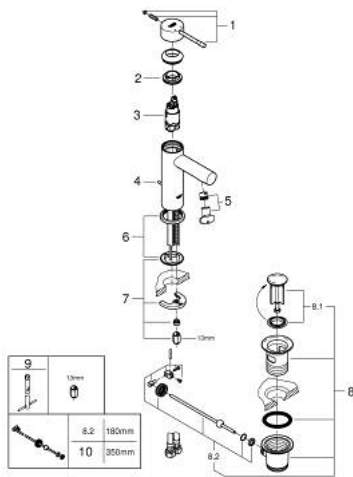

24 175 001 **ESSENCE SINGLE-LEVER BASIN MIXER 1/2"**
S-SIZE

PRODUCT DESCRIPTION

- Colour: chrome
- GROHE SilkMove 28 mm ceramic cartridge
- with temperature limiter
- GROHE LongLife finish
- GROHE EcoJoy - less water, perfect flow
- maximum flow rate (at 3 bar): 5 l/min
- GROHE FastFixation Plus installation system
- pop-up waste set 1 1/4"
- flexible connection hoses

24 175 001 **ESSENCE SINGLE-LEVER BASIN MIXER 1/2"**
S-SIZE

SPARE PARTS, December 2021 – now

- 1: Lever (Spare part-nr. 46917000)
 - 2: Fitting ring (Spare part-nr. 46715000)
 - 3: Cartridge (Spare part-nr. 46580000)
 - 4: Pop-up rod (Spare part-nr. 46739000)
 - 5: Mousseur (Spare part-nr. 46765000)
 - 6: Escutcheon (Spare part-nr. 48603000)
 - 7: Shank mounting kit (Spare part-nr. 46645000)
 - 8: Waste set 1 1/4" (Spare part-nr. 28910000)
 - 8.1: Plug (Spare part-nr. 07182000)
 - 8.2: Eccentric rod (Spare part-nr. 07052000)
 - 9: Mounting wrench (Spare part-nr. 19017000)*
 - 10: Eccentric rod (Spare part-nr. 07341000)*
- * Optional accessories