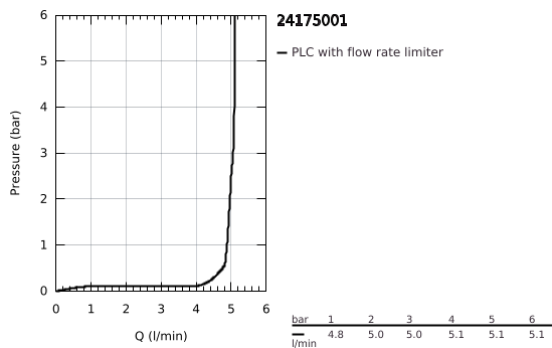

24 175 001 **ESSENCE SINGLE-LEVER BASIN MIXER 1/2"**  
**S-SIZE**

**PRODUCT DESCRIPTION**

- Colour: chrome
- GROHE SilkMove 28 mm ceramic cartridge
- with temperature limiter
- GROHE LongLife finish
- GROHE EcoJoy - less water, perfect flow
- maximum flow rate (at 3 bar): 5 l/min
- GROHE FastFixation Plus installation system
- pop-up waste set 1 1/4"
- flexible connection hoses

24 175 001 **ESSENCE SINGLE-LEVER BASIN MIXER 1/2"**  
**S-SIZE**

**SPARE PARTS**, December 2021 – now

- 1: Lever (Spare part-nr. 46917000)
  - 2: Fitting ring (Spare part-nr. 46715000)
  - 3: Cartridge (Spare part-nr. 46580000)
  - 4: Pop-up rod (Spare part-nr. 46739000)
  - 5: Mousseur (Spare part-nr. 46765000)
  - 6: Escutcheon (Spare part-nr. 48603000)
  - 7: Shank mounting kit (Spare part-nr. 46645000)
  - 8: Waste set 1 1/4" (Spare part-nr. 28910000)
  - 8.1: Plug (Spare part-nr. 07182000)
  - 8.2: Eccentric rod (Spare part-nr. 07052000)
  - 9: Mounting wrench (Spare part-nr. 19017000)\*
  - 10: Eccentric rod (Spare part-nr. 07341000)\*
- \* Optional accessories